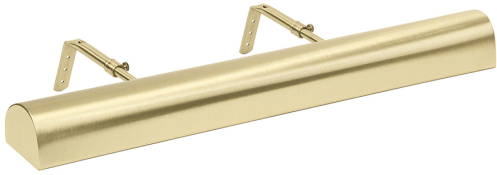

HOUSE OF TROY

CLASSIC TRADITIONAL LED PICTURE LIGHT

Traditional LED 36" Satin Brass Picture Light

- **SKU:** TLEDZ36-51
- **Finish Shown:** Satin Brass
- Other finishes available. Please call 800-428-5367 for assistance.
- **Dimensions:** 2.25"H x 36"W x 5"-7"D
- **Switch:** In-line switch on cord 3' from plug
- **Shade Size:** 36"
- **Shade Material:** Metal
- **Base Material:** Metal
- **Voltage:** 120
- **Number of Bulbs:** 1
- **Bulb:** LED-13.5W, 2700K, 90CRI, 1080 Lumens
- **Type of Bulbs:** LED
- **Bulb Included:** Yes

[Read More](#)

SKU: TLEDZ36-51

Price: \$944.00

INDEX

C

Classic Traditional LED Picture Light 1