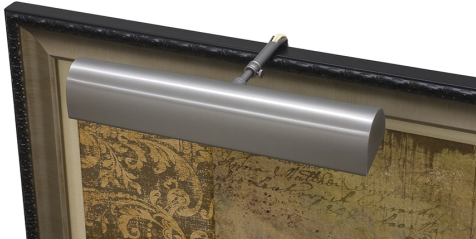

HOUSE OF TROY

CLASSIC TRADITIONAL LED PICTURE LIGHT

Traditional LED 14" Pewter Picture Light

- **SKU:** TLEDZ14-31
- **Finish Shown:** Pewter
- Other finishes available. Please call 800-428-5367 for assistance.
- **Dimensions:** 2.25"H x 14"W x 5"-7"D
- **Switch:** In-line switch on cord 3' from plug
- **Shade Size:** 14"
- **Shade Material:** Metal
- **Base Material:** Metal
- **Voltage:** 120
- **Number of Bulbs:** 1
- **Bulb:** LED-4.5W, 2700K, 90CRI, 360 Lumens
- **Type of Bulbs:** LED
- **Bulb Included:** Yes

[Read More](#)

SKU: TLEDZ14-31

Price: \$364.00

INDEX

C

Classic Traditional LED Picture Light 1