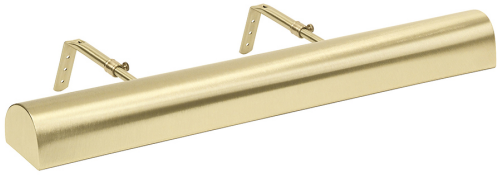

## CLASSIC TRADITIONAL LED PICTURE LIGHT

Traditional LED 24" Satin Brass Picture Light

- **SKU:** TLEDZ24-51
- **Finish Shown:** Satin Brass
- Other finishes available. Please call 800-428-5367 for assistance.
- **Dimensions:** 2.25"H x 24"W x 5"-7"D
- **Switch:** In-line switch on cord 3' from plug
- **Shade Size:** 24"
- **Shade Material:** Metal
- **Base Material:** Metal
- **Voltage:** 120
- **Number of Bulbs:** 1
- **Bulb:** LED-9W, 2700K, 90CRI, 720 Lumens
- **Type of Bulbs:** LED
- **Bulb Included:** Yes