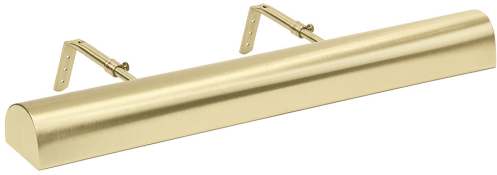

HOUSE OF TROY

CLASSIC TRADITIONAL LED PICTURE LIGHT

Traditional LED 24" Satin Brass Picture Light

- **SKU:** TLEDZ24-51
- **Finish Shown:** Satin Brass
- Other finishes available. Please call 800-428-5367 for assistance.
- **Dimensions:** 2.25"H x 24"W x 5"-7"D
- **Switch:** In-line switch on cord 3' from plug
- **Shade Size:** 24"
- **Shade Material:** Metal
- **Base Material:** Metal
- **Voltage:** 120
- **Number of Bulbs:** 1
- **Bulb:** LED-9W, 2700K, 90CRI, 720 Lumens
- **Type of Bulbs:** LED
- **Bulb Included:** Yes

[Read More](#)

SKU: TLEDZ24-51

Price: \$652.00

INDEX

C

Classic Traditional LED Picture Light 1