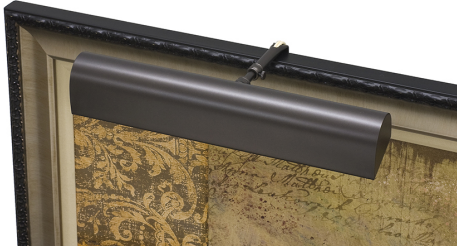

HOUSE OF TROY

CLASSIC TRADITIONAL LED PICTURE LIGHT

Traditional LED 14" Mahogany Bronze Picture Light

- **SKU:** TLEDZ14-81
- **Finish Shown:** Mahogany Bronze
- Other finishes available. Please call 800-428-5367 for assistance.
- **Dimensions:** 2.25"H x 14"W x 5"-7"D
- **Switch:** In-line switch on cord 3' from plug
- **Shade Size:** 14"
- **Shade Material:** Metal
- **Base Material:** Metal
- **Voltage:** 120
- **Number of Bulbs:** 1
- **Bulb:** LED-4.5W, 2700K, 90CRI, 360 Lumens
- **Type of Bulbs:** LED
- **Bulb Included:** Yes

[Read More](#)

SKU: TLEDZ14-81

Price: \$364.00

INDEX

C

Classic Traditional LED Picture Light 1