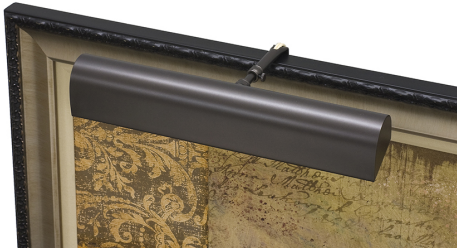

HOUSE OF TROY

CLASSIC TRADITIONAL LED PICTURE LIGHT

Traditional LED 14" Mahogany Bronze Picture Light

- **SKU:** TLEDZ14-81
- **Finish Shown:** Mahogany Bronze
- Other finishes available. Please call 800-428-5367 for assistance.
- **Dimensions:** 2.25"H x 14"W x 5"-7"D
- **Switch:** In-line switch on cord 3' from plug
- **Shade Size:** 14"
- **Shade Material:** Metal
- **Base Material:** Metal
- **Voltage:** 120
- **Number of Bulbs:** 1
- **Bulb:** LED-4.5W, 2700K, 90CRI, 360 Lumens
- **Type of Bulbs:** LED
- **Bulb Included:** Yes

[Read More](#)

SKU: TLEDZ14-81

Price: \$364.00

INDEX

C

Classic Traditional LED Picture Light 1