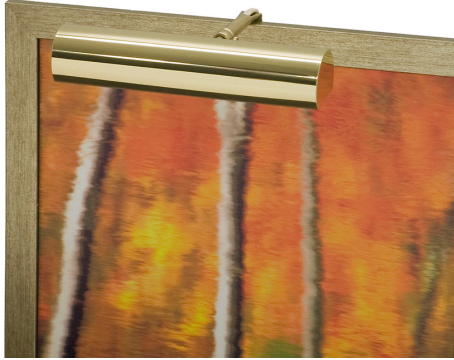

HOUSE OF TROY

CLASSIC CONTEMPORARY PICTURE LIGHT

Contemporary 9" Polished Brass Picture Light

- **SKU:** C9-61
- **Finish Shown:** Polished Brass
- Other finishes available. Please call 800-428-5367 for assistance.
- **Dimensions:** 2"H x 9"W x 5"-7"D
- **Switch:** In-line hi-lo switch on cord 3' from plug
- **Shade Size:** 9"
- **Shade Material:** Metal
- **Base Material:** Metal
- **Voltage:** 120
- **Number of Bulbs:** 1
- **Bulb:** 25W-T10 or 40W-T10 medium base
- **Type of Bulbs:** Incandescent
- **Bulb Included:** No

[Read More](#)

SKU: C9-61

Price: \$100.00

INDEX

C

Classic Contemporary Picture Light 1