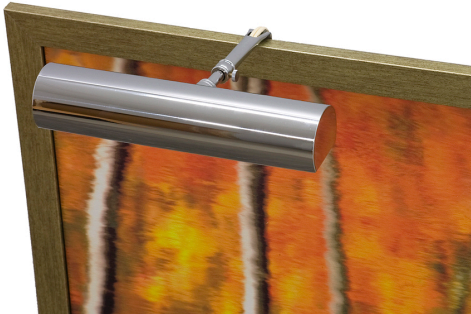

HOUSE OF TROY

CLASSIC CONTEMPORARY PICTURE LIGHT

Contemporary 9" Polished Chrome Picture Light

- **SKU:** C9-62
- **Finish Shown:** Chrome
- Other finishes available. Please call 800-428-5367 for assistance.
- **Dimensions:** 2"H x 9"W x 5"-7"D
- **Switch:** In-line hi-lo switch on cord 3' from plug
- **Shade Size:** 9"
- **Shade Material:** Metal
- **Base Material:** Metal
- **Voltage:** 120
- **Number of Bulbs:** 1
- **Bulb:** 25W-T10 or 40W-T10 medium base
- **Type of Bulbs:** Incandescent
- **Bulb Included:** No

[Read More](#)

SKU: C9-62

Price: \$116.00

INDEX

C

Classic Contemporary Picture Light 1