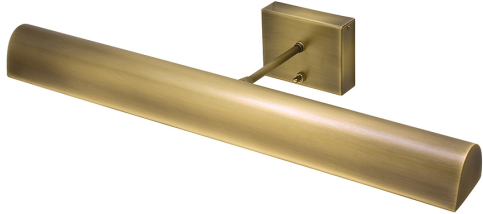

HOUSE OF TROY

BATTERY OPERATED TRADITIONAL LED PICTURE LIGHT

Battery Operated Classic LED 24" Antique Brass
Picture Light

- **SKU:** BTLED24-71
- **Finish Shown:** Antique Brass
- Other finishes available. Please call 800-428-5367 for assistance.
- **Dimensions:** 3.25"H x 24"W x 9.5"D
- **Base/Backplate:** 3.25" x 4.5" x 1"
- **Switch:** Switch on back plate
- **Shade Size:** 24"
- **Shade Material:** Metal
- **Base Material:** Metal
- **Voltage:** 6
- **Number of Bulbs:** 1
- **Bulb:** LED-6.4W, 3000K, 75CRI, 88 Lumens
- **Type of Bulbs:** LED
- **Bulb Included:** Yes

[Read More](#)

SKU: BTLED24-71

Price: \$298.00

INDEX

B

Battery Operated Traditional LED Picture Light 1