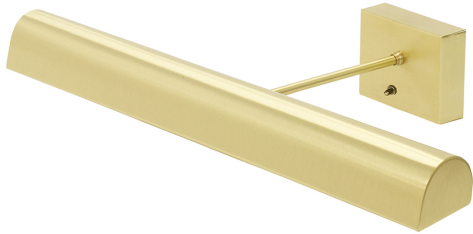

HOUSE OF TROY

BATTERY OPERATED TRADITIONAL LED PICTURE LIGHT

Battery Operated Classic LED 24" Satin Brass
Picture Light

- **SKU:** BTLED24-51
- **Finish Shown:** Satin Brass
- Other finishes available. Please call 800-428-5367 for assistance.
- **Dimensions:** 3.25"H x 24"W x 9.5"D
- **Base/Backplate:** 3.25" x 4.5" x 1"
- **Switch:** Switch on back plate
- **Shade Size:** 24"
- **Shade Material:** Metal
- **Base Material:** Metal
- **Voltage:** 6
- **Number of Bulbs:** 1
- **Bulb:** LED-6.4W, 3000K, 75CRI, 88 Lumens
- **Type of Bulbs:** LED
- **Bulb Included:** Yes

[Read More](#)

SKU: BTLED24-51

Price: \$278.00

INDEX

B

Battery Operated Traditional LED Picture Light 1