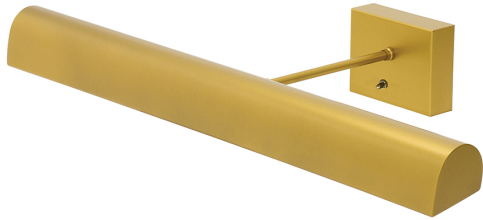

HOUSE OF TROY

BATTERY OPERATED TRADITIONAL LED PICTURE LIGHT

Battery Operated Classic LED 24" Gold Picture Light

- **SKU:** BTLED24-1
- **Finish Shown:** Gold
- Other finishes available. Please call 800-428-5367 for assistance.
- **Dimensions:** 3.25"H x 24"W x 9.5"D
- **Base/Backplate:** 3.25" x 4.5" x 1"
- **Switch:** Switch on back plate
- **Shade Size:** 24"
- **Shade Material:** Metal
- **Base Material:** Metal
- **Voltage:** 6
- **Number of Bulbs:** 1
- **Bulb:** LED-6.4W, 3000K, 75CRI, 88 Lumens
- **Type of Bulbs:** LED
- **Bulb Included:** Yes

[Read More](#)

SKU: BTLED24-1

Price: \$278.00

INDEX

B

Battery Operated Traditional LED Picture Light 1