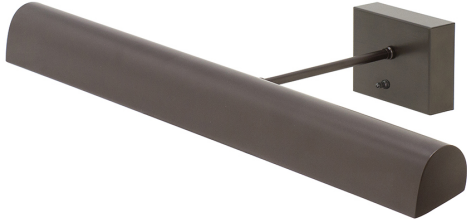

HOUSE OF TROY

BATTERY OPERATED TRADITIONAL LED PICTURE LIGHT

Battery Operated Classic LED 24" Mahogany
Bronze Picture Light

- **SKU:** BTLED24-81
- **Finish Shown:** Mahogany Bronze
- Other finishes available. Please call 800-428-5367 for assistance.
- **Dimensions:** 3.25"H x 24"W x 9.5"D
- **Base/Backplate:** 3.25" x 4.5" x 1"
- **Switch:** Switch on back plate
- **Shade Size:** 24"
- **Shade Material:** Metal
- **Base Material:** Metal
- **Voltage:** 6
- **Number of Bulbs:** 1
- **Bulb:** LED-6.4W, 3000K, 75CRI, 88 Lumens
- **Type of Bulbs:** LED
- **Bulb Included:** Yes

[Read More](#)

SKU: BTLED24-81

Price: \$290.00

INDEX

B

Battery Operated Traditional LED Picture Light 1