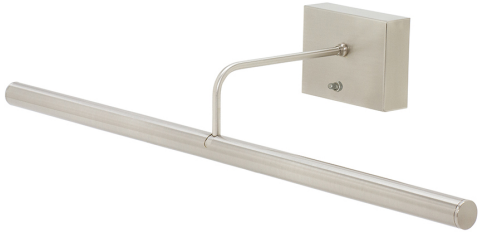

HOUSE OF TROY

BATTERY OPERATED SLIM-LINE LED PICTURE LIGHT

Battery Operated Slim-LED 24" Satin Nickel Picture Light

- **SKU:** BSLED24-52
- **Finish Shown:** Satin Nickel
- Other finishes available. Please call 800-428-5367 for assistance.
- **Dimensions:** 3.25"H x 24"W x 7"D
- **Base/Backplate:** 3.25" x 4.5" x 1"
- **Switch:** Switch on back plate
- **Shade Size:** 24"
- **Shade Material:** Metal
- **Base Material:** Metal
- **Voltage:** 6
- **Number of Bulbs:** 1
- **Bulb:** LED-6.4W, 3000K, 75CRI, 88 Lumens
- **Type of Bulbs:** LED
- **Bulb Included:** Yes

[Read More](#)

SKU: BSLED24-52

Price: \$366.00

INDEX

B

Battery Operated Slim-Line LED Picture Light 1