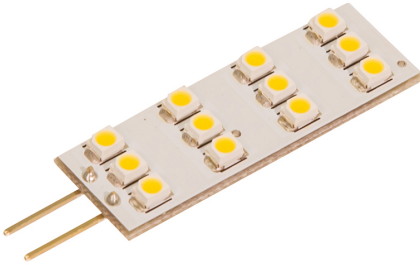

HOUSE OF TROY

ADVENT PROFILE BI-PIN LED

Advent Profile Bi-Pin LED

- **SKU:** APL-LED
- **Dimensions:** .125"H x .5"W x 1.5"D
- **Voltage:** 24
- **Number of Bulbs:** 1
- **Bulb:** LED-2W, 3000K, 85CRI, 140 Lumens
- **Type of Bulbs:** LED

[Read More](#)

SKU: APL-LED

Price: $24.00