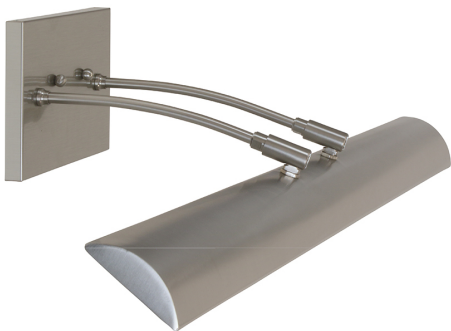

ZENITH PICTURE LIGHT

Zenith 36"Direct Wire LEDZ picture light

- **SKU:** DZLEDZ36-52
- **Finish Shown:** Satin Nickel
- Other finishes available. Please call 800-428-5367 for assistance.
- **Dimensions:** 4.5"H x 36"W x 10.5"D
- **Base/Backplate:** 4.5" x 8"
- **Shade Size:** 36"
- **Shade Material:** Metal
- **Base Material:** Metal
- **Voltage:** 120
- **Number of Bulbs:** 1
- **Bulb:** LED-13.5W, 2700K, 90CRI, 1080 Lumens
- **Type of Bulbs:** LED
- **Bulb Included:** Yes

[Read More](#)

SKU: DZLEDZ36-52

Price: $854.00