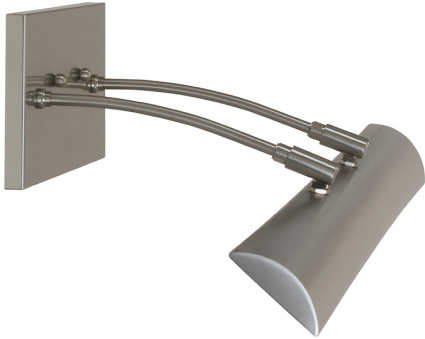

ZENITH PICTURE LIGHT

Zenith 24"Direct Wire LEDZ picture light

- **SKU:** DZLEDZ24-52
- **Finish Shown:** Satin Nickel
- Other finishes available. Please call 800-428-5367 for assistance.
- **Dimensions:** 4.5"H x 24"W x 10.5"D
- **Base/Backplate:** 4.5" x 8"
- **Shade Size:** 24"
- **Shade Material:** Metal
- **Base Material:** Metal
- **Voltage:** 120
- **Number of Bulbs:** 1
- **Bulb:** LED-9W, 2700K, 90CRI, 720 Lumens
- **Type of Bulbs:** LED
- **Bulb Included:** Yes

[Read More](#)

SKU: DZLEDZ24-52

Price: $650.00