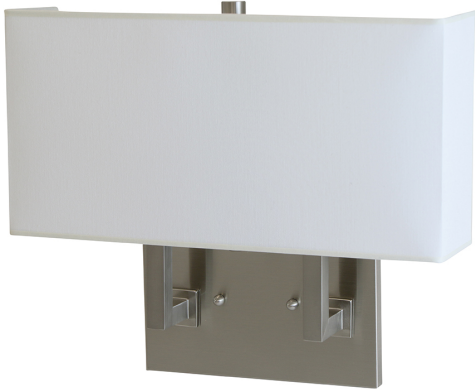

HOUSE OF TROY

WALL SCONCE WL632-SN

Direct Wire ADA wall sconce in satin nickel

- **SKU:** WL632-SN
- **Finish Shown:** Satin Nickel
- Other finishes available. Please call 800-428-5367 for assistance.
- **Dimensions:** 11.5"H x 14.5"W x 4"D
- **Base/Backplate:** 4.5" x 8"
- **Shade Model:** 40373
- **Shade Size:** (14.5" x 3.5") x (14.5" x 3.5") x 7"
- **Shade Material:** Fine Linen Hardback
- **Base Material:** metal
- **Voltage:** 120
- **Number of Bulbs:** 2
- **Bulb:** 40W B10
- **Type of Bulbs:** LED
- **Bulb Included:** No

[Read More](#)

SKU: WL632-SN

Price: \$370.00

WALL SCONCE WL632-ABZ

Direct Wire ADA wall sconce in architectural bronze

- **SKU:** WL632-ABZ
- **Finish Shown:** Architectural Bronze
- Other finishes available. Please call 800-428-5367 for assistance.
- **Dimensions:** 11.5"H x 14.5"W x 4"D
- **Base/Backplate:** 4.5" x 8"
- **Shade Model:** 40373
- **Shade Size:** (14.5" x 3.5") x (14.5" x 3.5") x 7"
- **Shade Material:** Fine Linen Hardback
- **Base Material:** metal
- **Voltage:** 120
- **Number of Bulbs:** 2
- **Bulb:** 40W B10
- **Type of Bulbs:** LED
- **Bulb Included:** No

[Read More](#)

SKU: WL631-ABZ

Price: \$234.00

WALL SCONCE WL631-SN

Direct Wire ADA wall sconce in satin nickel

- **SKU:** WL631-SN
- **Finish Shown:** Satin Nickel
- Other finishes available. Please call 800-428-5367 for assistance.
- **Dimensions:** 11.5"H x 7"W x 4"D
- **Base/Backplate:** 4.5" x 4.5"
- **Shade Model:** 40372
- **Shade Size:** (7" x 3.5") x (7" x 3.5") x 7"
- **Shade Material:** Fine Linen Hardback
- **Base Material:** metal
- **Voltage:** 120
- **Number of Bulbs:** 1
- **Bulb:** 40W B10
- **Type of Bulbs:** LED
- **Bulb Included:** No