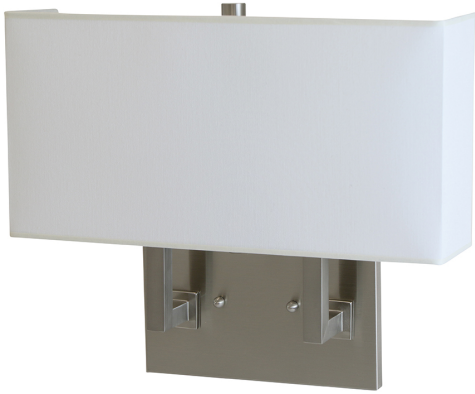

HOUSE OF TROY

WALL SCONCE WL632-SN

Direct Wire ADA wall sconce in satin nickel

- **SKU:** WL632-SN
- **Finish Shown:** Satin Nickel
- Other finishes available. Please call 800-428-5367 for assistance.
- **Dimensions:** 11.5"H x 14.5"W x 4"D
- **Base/Backplate:** 4.5" x 8"
- **Shade Model:** 40373
- **Shade Size:** (14.5" x 3.5") x (14.5" x 3.5") x 7"
- **Shade Material:** Fine Linen Hardback
- **Base Material:** metal
- **Voltage:** 120
- **Number of Bulbs:** 2
- **Bulb:** 40W B10
- **Type of Bulbs:** LED
- **Bulb Included:** No

[Read More](#)

SKU: WL632-SN

Price: \$370.00

WALL SCONCE WL632-ABZ

Direct Wire ADA wall sconce in architectural bronze

- **SKU:** WL632-ABZ
- **Finish Shown:** Architectural Bronze
- Other finishes available. Please call 800-428-5367 for assistance.
- **Dimensions:** 11.5"H x 14.5"W x 4"D
- **Base/Backplate:** 4.5" x 8"
- **Shade Model:** 40373
- **Shade Size:** (14.5" x 3.5") x (14.5" x 3.5") x 7"
- **Shade Material:** Fine Linen Hardback
- **Base Material:** metal
- **Voltage:** 120
- **Number of Bulbs:** 2
- **Bulb:** 40W B10
- **Type of Bulbs:** LED
- **Bulb Included:** No

[Read More](#)

SKU: WL631-ABZ

Price: \$234.00

WALL SCONCE WL631-SN

Direct Wire ADA wall sconce in satin nickel

- **SKU:** WL631-SN
- **Finish Shown:** Satin Nickel
- Other finishes available. Please call 800-428-5367 for assistance.
- **Dimensions:** 11.5"H x 7"W x 4"D
- **Base/Backplate:** 4.5" x 4.5"
- **Shade Model:** 40372
- **Shade Size:** (7" x 3.5") x (7" x 3.5") x 7"
- **Shade Material:** Fine Linen Hardback
- **Base Material:** metal
- **Voltage:** 120
- **Number of Bulbs:** 1
- **Bulb:** 40W B10
- **Type of Bulbs:** LED
- **Bulb Included:** No