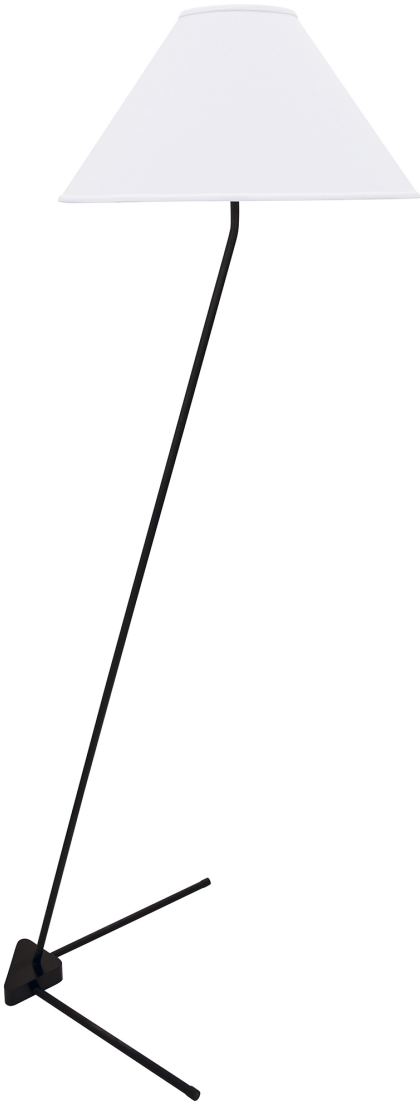

VICTORY FLOOR LAMPS

Victory Floor Lamps with Fabric Shade in Black

- **SKU:** VIC900-BLK
- **Finish Shown:** Black
- Other finishes available. Please call 800-428-5367 for assistance.
- **Dimensions:** 61.25"H x 20W x D
- **Base/Backplate:** 17" ext
- **Switch:** On Socket
- **Shade Model:** 40377
- **Shade Size:** 6" x 20" x 12"
- **Shade Material:** White Linen Hardback
- **Base Material:** Metal
- **Voltage:** 120
- **Number of Bulbs:** 1
- **Bulb:** 100W 3-way medium base
- **Type of Bulbs:** LED
- **Bulb Included:** No

[Read More](#)

SKU: VIC900-BLK

Price: $322.00