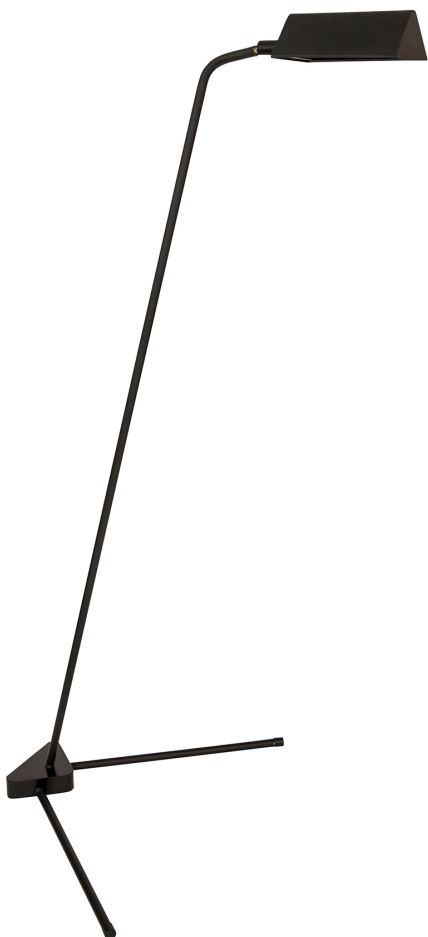

HOUSE OF TROY

VICTORY TABLE LAMPS

Victory Table Lamps with Metal Shade in Black

- **SKU:** VIC950-BLK
- **Finish Shown:** Black
- Other finishes available. Please call 800-428-5367 for assistance.
- **Dimensions:** 16"H x 4W x 12D
- **Base/Backplate:** 11" ext
- **Switch:** Full Range Dimmer
- **Shade Size:** 6.5" x 4" x 2.25"
- **Shade Material:** Metal
- **Base Material:** Metal
- **Voltage:** 120
- **Number of Bulbs:** 1
- **Bulb:** LED5W Candelabra
- **Type of Bulbs:** LED
- **Bulb Included:** Yes

[Read More](#)

SKU: VIC950-BLK

Price: \$286.00

VICTORY TABLE LAMPS

Victory Table Lamps with Metal Shade in Champagne

- **SKU:** VIC950-CT
- **Finish Shown:** Champagne
- Other finishes available. Please call 800-428-5367 for assistance.
- **Dimensions:** 16"H x 4W x 12D
- **Base/Backplate:** 11" ext
- **Switch:** Full Range Dimmer
- **Shade Size:** 6.5" x 4" x 2.25"
- **Shade Material:** Metal
- **Base Material:** Metal
- **Voltage:** 120
- **Number of Bulbs:** 1
- **Bulb:** LED5W Candelabra
- **Type of Bulbs:** LED
- **Bulb Included:** Yes

[Read More](#)

SKU: VIC950-CT

Price: \$286.00

VICTORY FLOOR LAMPS

Victory Floor Lamps with Metal Shade in Black

- **SKU:** VIC925-BLK
- **Finish Shown:** Black
- Other finishes available. Please call 800-428-5367 for assistance.
- **Dimensions:** 48"H x 4W x 12D
- **Base/Backplate:** 17" ext
- **Switch:** Full Range Dimmer
- **Shade Size:** 6.5" x 4" x 2.25"
- **Shade Material:** Metal
- **Base Material:** Metal
- **Voltage:** 120
- **Number of Bulbs:** 1
- **Bulb:** LED5W Candelabra
- **Type of Bulbs:** LED
- **Bulb Included:** Yes