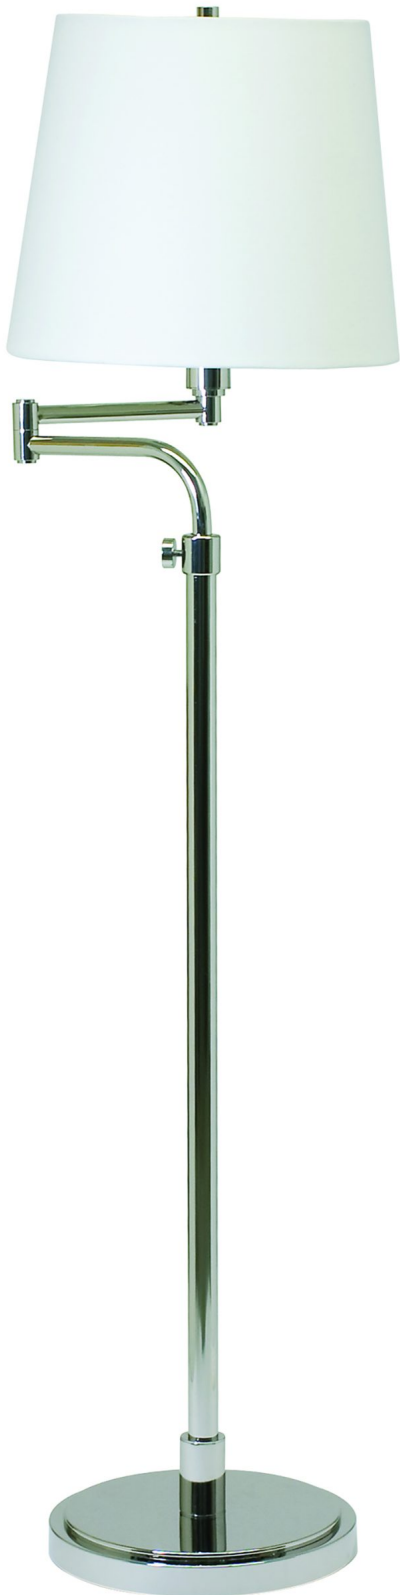

TOWNHOUSE ADJUSTABLE SWING ARM FLOOR LAMPS

Townhouse Adjustable Swing Arm Floor Lamps in Polished Nickel

- **SKU:** TH700-PN
- **Finish Shown:** Polished Nickel
- Other finishes available. Please call 800-428-5367 for assistance.
- **Dimensions:** 50"-58"H x 13"W x 20"D
- **Base/Backplate:** 10"
- **Switch:** On Socket
- **Shade Model:** 40412N
- **Shade Size:** 10" x 13" x 11"
- **Shade Material:** Off-White Linen Hardback
- **Base Material:** Metal
- **Voltage:** 120
- **Number of Bulbs:** 1
- **Bulb:** 100W 3-way medium base
- **Type of Bulbs:** LED
- **Bulb Included:** No

[Read More](#)

SKU: TH700-PN

Price: $362.00