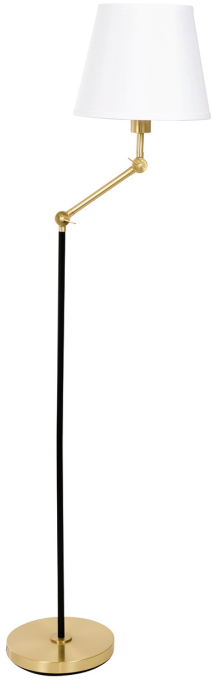

HOUSE OF TROY

TAYLOR FLOOR LAMPS

Taylor Black and satin nickel adjustable Floor Lamps

- **SKU:** T400-BLKSN
- **Finish Shown:** Black and Satin nickel
- Other finishes available. Please call 800-428-5367 for assistance.
- **Dimensions:** 59"-62"H x 19"W x 12"D
- **Base/Backplate:** 10" round
- **Switch:** On Socket
- **Shade Size:** 8 x 12 x 9.5
- **Shade Material:** Off-White Hardback
- **Base Material:** Metal
- **Voltage:** 120
- **Number of Bulbs:** 1
- **Bulb:** 60 watt medium base
- **Type of Bulbs:** LED
- **Bulb Included:** No

[Read More](#)

SKU: T400-BLKSN

Price: \$498.00

TAYLOR FLOOR LAMPS

Taylor Black and Brushed Brass adjustable Floor Lamps

- **SKU:** T400-BLKBB
- **Finish Shown:** Black and Brushed brass
- Other finishes available. Please call 800-428-5367 for assistance.
- **Dimensions:** 59"-62"H x 19"W x 12"D
- **Base/Backplate:** 10" round
- **Switch:** On Socket
- **Shade Size:** 8 x 12 x 9.5
- **Shade Material:** Off-White Hardback
- **Base Material:** Metal
- **Voltage:** 120
- **Number of Bulbs:** 1
- **Bulb:** 60 watt medium base
- **Type of Bulbs:** LED
- **Bulb Included:** No

[Read More](#)

SKU: T400-BLKBB

Price: \$498.00

INDEX

T

Taylor Floor Lamps 1