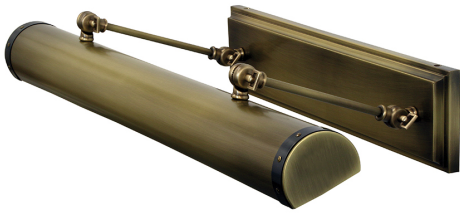

[Read More](#)

SKU: DST42-ABMB

Price: \$976.00

DIRECT WIRE STEAMER PICTURE LIGHT

Steamer Direct Wire 42" picture light

- **SKU:** DST42-MBAB
- **Finish Shown:** Mahogany Bronze with Antique Brass accents
- Other finishes available. Please call 800-428-5367 for assistance.
- **Dimensions:** 4.5"H x 42"W x 12.5"D
- **Base/Backplate:** 4.5" x 32"
- **Shade Size:** 42"
- **Shade Material:** Metal
- **Base Material:** Metal
- **Voltage:** 120
- **Number of Bulbs:** 6
- **Bulb:** 25W-T10 or 40W-T10 medium base

- **Type of Bulbs:** Incandescent
- **Bulb Included:** No

[Read More](#)

SKU: DST42-MBAB

Price: \$976.00

DIRECT WIRE STEAMER PICTURE LIGHT

Steamer Direct Wire 42" picture light

- **SKU:** DST42-SNBLK
- **Finish Shown:** Satin Nickel with Black accents
- Other finishes available. Please call 800-428-5367 for assistance.
- **Dimensions:** 4.5"H x 42"W x 12.5"D
- **Base/Backplate:** 4.5" x 32"
- **Shade Size:** 42"
- **Shade Material:** Metal
- **Base Material:** Metal
- **Voltage:** 120
- **Number of Bulbs:** 6
- **Bulb:** 25W-T10 or 40W-T10 medium base
- **Type of Bulbs:** Incandescent
- **Bulb Included:** No

[Read More](#)

SKU: DST42-SNBLK

Price: \$1,094.00

DIRECT WIRE STEAMER PICTURE LIGHT

Steamer Direct Wire 30" picture light

- **SKU:** DST30-ABMB
- **Finish Shown:** Antique Brass with Mahogany Bronze accents
- Other finishes available. Please call 800-428-5367 for assistance.
- **Dimensions:** 4.5"H x 30"W x 12.5"D
- **Base/Backplate:** 4.5" x 20"
- **Shade Size:** 30"
- **Shade Material:** Metal
- **Base Material:** Metal
- **Voltage:** 120
- **Number of Bulbs:** 4
- **Bulb:** 25W-T10 or 40W-T10 medium base
- **Type of Bulbs:** Incandescent
- **Bulb Included:** No