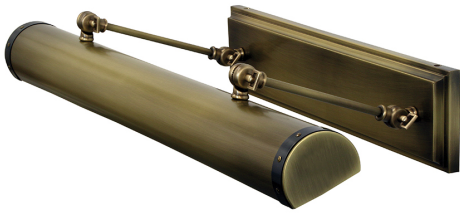

DIRECT WIRE STEAMER PICTURE LIGHT

Steamer Direct Wire 30" picture light

- **SKU:** DST30-ABMB
- **Finish Shown:** Antique Brass with Mahogany Bronze accents
- Other finishes available. Please call 800-428-5367 for assistance.
- **Dimensions:** 4.5"H x 30"W x 12.5"D
- **Base/Backplate:** 4.5" x 20"
- **Shade Size:** 30"
- **Shade Material:** Metal
- **Base Material:** Metal
- **Voltage:** 120
- **Number of Bulbs:** 4
- **Bulb:** 25W-T10 or 40W-T10 medium base
- **Type of Bulbs:** Incandescent
- **Bulb Included:** No

[Read More](#)

SKU: DST30-ABMB

Price: $734.00