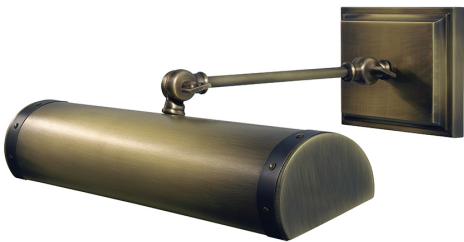

DIRECT WIRE STEAMER LED PICTURE LIGHT

Steamer Direct Wire LEDZ 16" picture light

- **SKU:** DSTLEDZ16-ABMB
- **Finish Shown:** Antique Brass with Mahogany Bronze accents
- Other finishes available. Please call 800-428-5367 for assistance.
- **Dimensions:** 4.5"H x 16"W x 12.5"D
- **Base/Backplate:** 4.5" x 6"
- **Shade Size:** 16"
- **Shade Material:** Metal
- **Base Material:** Metal
- **Voltage:** 120
- **Number of Bulbs:** 1
- **Bulb:** LED-4.5W, 2700K, 90CRI, 360 Lumens
- **Type of Bulbs:** LED
- **Bulb Included:** Yes

[Read More](#)

SKU: DSTLEDZ16-ABMB

Price: $614.00