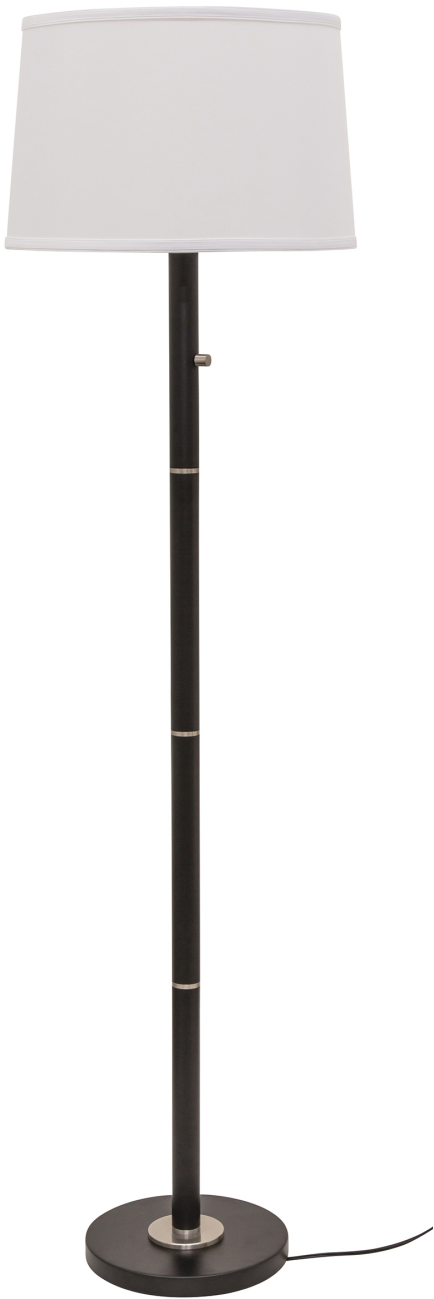

RUPERT FLOOR LAMPS

Rupert three way floor lamp in black with satin nickel accents

- **SKU:** RU703-BLK
- **Finish Shown:** Black
- Other finishes available. Please call 800-428-5367 for assistance.
- **Dimensions:** 62"H x 17"W x 17"D
- **Base/Backplate:** 11"
- **Switch:** full range dimmer on column
- **Shade Model:** 40433
- **Shade Size:** 15" x 17" x 10.5"
- **Shade Material:** White Linen Hardback
- **Base Material:** Metal
- **Voltage:** 120
- **Number of Bulbs:** 3
- **Bulb:** 100W medium base
- **Type of Bulbs:** LED
- **Bulb Included:** No

[Read More](#)

SKU: RU703-BLK

Price: $496.00