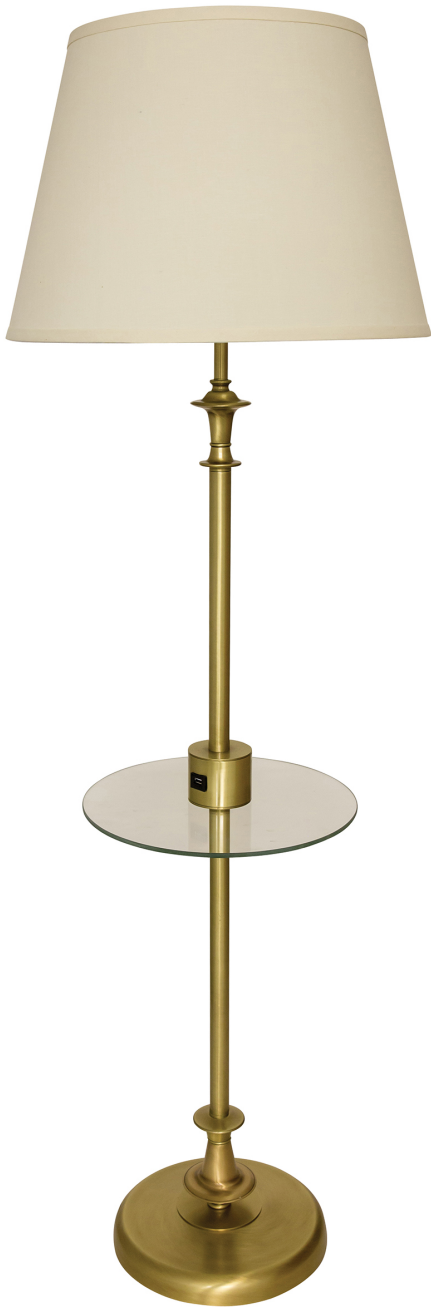

HOUSE OF TROY

RANDOLPH TABLE LAMPS

Randolph Oil Rubbed Bronze Table Lamps

- **SKU:** RA350-OB
- **Finish Shown:** Oil Rubbed Bronze
- Other finishes available. Please call 800-428-5367 for assistance.
- **Dimensions:** 29"H x 16W x D
- **Base/Backplate:** 11
- **Switch:** On Socket
- **Shade Model:** 40497
- **Shade Size:** 11" x 16" x 11"
- **Shade Material:** Off White Linen Hardback
- **Base Material:** Metal
- **Voltage:** 120
- **Number of Bulbs:** 1
- **Bulb:** 100W 3-way medium base
- **Type of Bulbs:** LED
- **Bulb Included:** No

[Read More](#)

SKU: RA350-OB

Price: \$296.00

RANDOLPH TABLE LAMPS

Randolph Antique Brass Table Lamps

- **SKU:** RA350-AB
- **Finish Shown:** Antique Brass
- Other finishes available. Please call 800-428-5367 for assistance.
- **Dimensions:** 29"H x 16W x D
- **Base/Backplate:** 11
- **Switch:** On Socket
- **Shade Model:** 40497
- **Shade Size:** 11" x 16" x 11"
- **Shade Material:** Off White Linen Hardback
- **Base Material:** Metal
- **Voltage:** 120
- **Number of Bulbs:** 1
- **Bulb:** 100W 3-way medium base
- **Type of Bulbs:** LED
- **Bulb Included:** No

[Read More](#)

SKU: RA350-AB

Price: \$296.00

RANDOLPH FLOOR LAMPS

Randolph Floor Lamps with Table and USB Port in Antique Brass

- **SKU:** RA302-AB
- **Finish Shown:** Antique Brass
- Other finishes available. Please call 800-428-5367 for assistance.
- **Dimensions:** 57"H x 18W x D
- **Base/Backplate:** 11
- **Switch:** On Socket
- **Shade Model:** 40569
- **Shade Size:** 12" x 18" x 12"
- **Shade Material:** Off White Linen Hardback
- **Base Material:** Metal
- **Voltage:** 120
- **Number of Bulbs:** 1
- **Bulb:** 100W 3-way medium base
- **Type of Bulbs:** LED
- **Bulb Included:** No