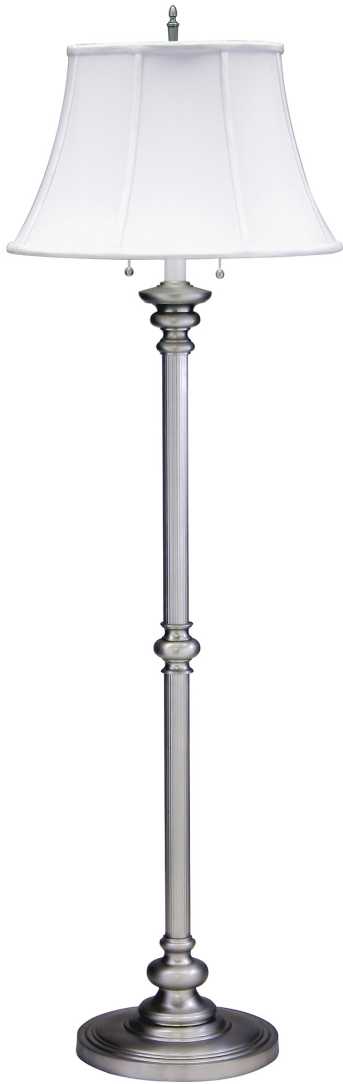

[Read More](#)

SKU: N602-OB

Price: \$508.00

NEWPORT TWIN PULL FLOOR LAMPS

Newport 57.5" Antique Brass Floor Lamps

- **SKU:** N601-AB
- **Finish Shown:** Antique Brass
- Other finishes available. Please call 800-428-5367 for assistance.
- **Dimensions:** 57.5"H x 19"W x 19"D
- **Base/Backplate:** 12"
- **Switch:** Twin pull chain switches
- **Shade Model:** 40451
- **Shade Size:** 12" x 19" x 12"
- **Shade Material:** Off-White Linen Softback
- **Base Material:** Metal
- **Voltage:** 120
- **Number of Bulbs:** 2
- **Bulb:** 100W medium base
- **Type of Bulbs:** LED
- **Bulb Included:** No

[Read More](#)

SKU: N601-AB

Price: \$488.00

NEWPORT TWIN PULL FLOOR LAMPS

Newport 57.5" Oil Rubbed Bronze Floor

- **SKU:** N601-OB
- **Finish Shown:** Oil Rubbed Bronze
- Other finishes available. Please call 800-428-5367 for assistance.
- **Dimensions:** 57.5"H x 19"W x 19"D
- **Base/Backplate:** 12"
- **Switch:** Twin pull chain switches
- **Shade Model:** 40451
- **Shade Size:** 12" x 19" x 12"
- **Shade Material:** Off-White Linen Softback
- **Base Material:** Metal
- **Voltage:** 120
- **Number of Bulbs:** 2
- **Bulb:** 100W medium base
- **Type of Bulbs:** LED
- **Bulb Included:** No

[Read More](#)

SKU: N601-OB

Price: \$488.00

NEWPORT TWIN PULL FLOOR LAMPS

Newport 57.5" Pewter Floor Lamps

- **SKU:** N601-PTR
- **Finish Shown:** Pewter
- Other finishes available. Please call 800-428-5367 for assistance.
- **Dimensions:** 57.5"H x 19"W x 19"D
- **Base/Backplate:** 12"
- **Switch:** Twin pull chain switches
- **Shade Model:** 40453
- **Shade Size:** 12" x 19" x 12"
- **Shade Material:** White Linen Softback
- **Base Material:** Metal
- **Voltage:** 120
- **Number of Bulbs:** 2
- **Bulb:** 100W medium base
- **Type of Bulbs:** LED
- **Bulb Included:** No