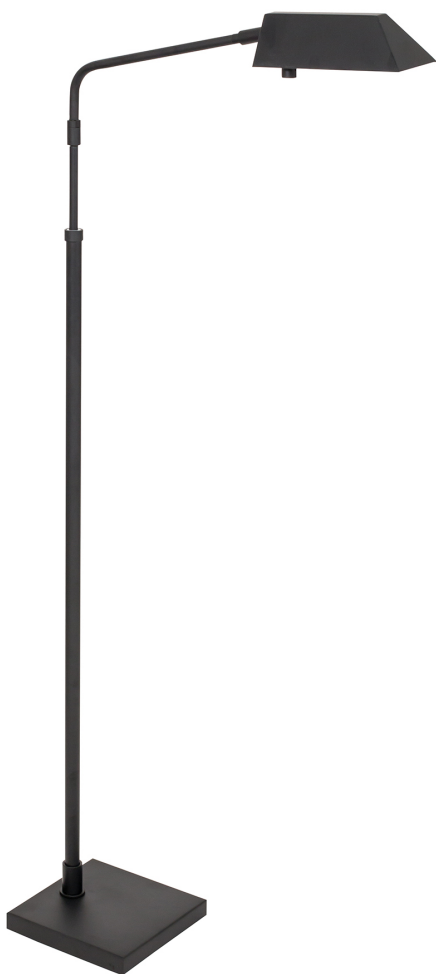

## NEWBURY FLOOR LAMPS

Newbury Adjustable Floor Lamps in Satin Nickel

- **SKU:** NEW200-SN
- **Finish Shown:** Satin Nickel
- Other finishes available. Please call 800-428-5367 for assistance.
- **Dimensions:** 42" to 54" H x 10"W x 18"D
- **Base/Backplate:** 10" x 10"
- **Switch:** On Shade
- **Shade Size:** 2"H x 3"W x 7"L
- **Shade Material:** Metal
- **Base Material:** Metal
- **Voltage:** 120
- **Number of Bulbs:** 1
- **Bulb:** LED-3000K, 90+CRI, 5W, 545 Lumens  
Candelabra Base
- **Type of Bulbs:** LED
- **Bulb Included:** Yes

[Read More](#)

**SKU:** NEW250-BLK

**Price:** \$292.00

## NEWBURY FLOOR LAMPS

Newbury Adjustable Floor Lamps in Antique Brass

- **SKU:** NEW200-AB
- **Finish Shown:** Antique Brass
- Other finishes available. Please call 800-428-5367 for assistance.
- **Dimensions:** 42" to 54" H x 10"W x 18"D
- **Base/Backplate:** 10" x 10"
- **Switch:** On Shade
- **Shade Size:** 2"H x 3"W x 7"L
- **Shade Material:** Metal
- **Base Material:** Metal
- **Voltage:** 120
- **Number of Bulbs:** 1
- **Bulb:** LED-3000K, 90+CRI, 5W, 545 Lumens  
Candelabra Base
- **Type of Bulbs:** LED
- **Bulb Included:** Yes

## NEWBURY FLOOR LAMPS

Newbury Adjustable Floor Lamps in Black

- **SKU:** NEW200-BLK
- **Finish Shown:** Black
- Other finishes available. Please call 800-428-5367 for assistance.
- **Dimensions:** 42" to 54" H x 10"W x 18"D
- **Base/Backplate:** 10" x 10"
- **Switch:** On Shade
- **Shade Size:** 2"H x 3"W x 7"L
- **Shade Material:** Metal
- **Base Material:** Metal
- **Voltage:** 120
- **Number of Bulbs:** 1
- **Bulb:** LED-3000K, 90+CRI, 5W, 545 Lumens  
Candelabra Base
- **Type of Bulbs:** LED
- **Bulb Included:** Yes