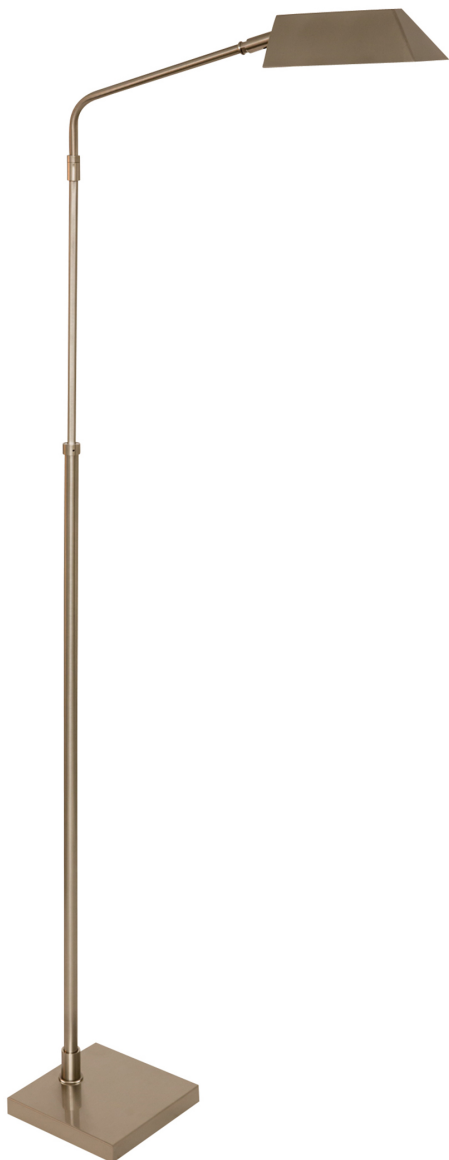

- **Bulb Included:** Yes

[Read More](#)

**SKU:** NEW250-SN

**Price:** \$292.00

## NEWBURY WALL SWINGS

Newbury Wall Swings in Black with USB Port

- **SKU:** NEW275-BLK
- **Finish Shown:** Satin Nickel
- Other finishes available. Please call 800-428-5367 for assistance.
- **Dimensions:** 5"H x 5"W x 17.5"D
- **Base/Backplate:** 5" x 5"
- **Switch:** On Shade
- **Shade Size:** 2"H x 3"W x 7"L
- **Shade Material:** Metal
- **Base Material:** Metal
- **Voltage:** 120
- **Number of Bulbs:** 1
- **Bulb:** LED-3000K, 90+CRI, 5W, 545 Lumens  
Candelabra Base
- **Type of Bulbs:** LED
- **Bulb Included:** Yes

[Read More](#)

**SKU:** NEW275-BLK

**Price:** \$276.00

## NEWBURY FLOOR LAMPS

Newbury Adjustable Floor Lamps in Satin Nickel

- **SKU:** NEW200-SN
- **Finish Shown:** Satin Nickel
- Other finishes available. Please call 800-428-5367 for assistance.
- **Dimensions:** 42" to 54" H x 10"W x 18"D
- **Base/Backplate:** 10" x 10"
- **Switch:** On Shade
- **Shade Size:** 2"H x 3"W x 7"L
- **Shade Material:** Metal
- **Base Material:** Metal
- **Voltage:** 120
- **Number of Bulbs:** 1
- **Bulb:** LED-3000K, 90+CRI, 5W, 545 Lumens  
Candelabra Base
- **Type of Bulbs:** LED
- **Bulb Included:** Yes