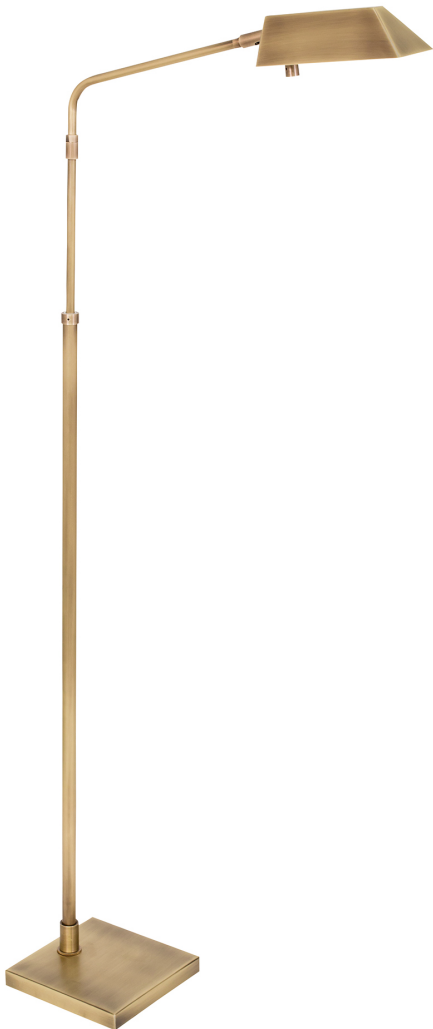

## NEWBURY FLOOR LAMPS

Newbury Adjustable Floor Lamps in Satin Nickel

- **SKU:** NEW200-SN
- **Finish Shown:** Satin Nickel
- Other finishes available. Please call 800-428-5367 for assistance.
- **Dimensions:** 42" to 54" H x 10"W x 18"D
- **Base/Backplate:** 10" x 10"
- **Switch:** On Shade
- **Shade Size:** 2"H x 3"W x 7"L
- **Shade Material:** Metal
- **Base Material:** Metal
- **Voltage:** 120
- **Number of Bulbs:** 1
- **Bulb:** LED-3000K, 90+CRI, 5W, 545 Lumens  
Candelabra Base
- **Type of Bulbs:** LED
- **Bulb Included:** Yes

## NEWBURY TABLE LAMPS

Newbury Table Lamps in Black with USB Port

- **SKU:** NEW250-BLK
- **Finish Shown:** Satin Nickel
- Other finishes available. Please call 800-428-5367 for assistance.
- **Dimensions:** 21"H x 7"W x 20.5"D
- **Base/Backplate:** 7" x 7"
- **Switch:** On Shade
- **Shade Size:** 2"H x 3"W x 7"L
- **Shade Material:** Metal
- **Base Material:** Metal
- **Voltage:** 120
- **Number of Bulbs:** 1
- **Bulb:** LED-3000K, 90+CRI, 5W, 545 Lumens Candelabra Base
- **Type of Bulbs:** LED
- **Bulb Included:** Yes

[Read More](#)

**SKU:** NEW250-BLK

**Price:** \$292.00

## NEWBURY FLOOR LAMPS

Newbury Adjustable Floor Lamps in Antique Brass

- **SKU:** NEW200-AB
- **Finish Shown:** Antique Brass
- Other finishes available. Please call 800-428-5367 for assistance.
- **Dimensions:** 42" to 54" H x 10"W x 18"D
- **Base/Backplate:** 10" x 10"
- **Switch:** On Shade
- **Shade Size:** 2"H x 3"W x 7"L
- **Shade Material:** Metal
- **Base Material:** Metal
- **Voltage:** 120
- **Number of Bulbs:** 1
- **Bulb:** LED-3000K, 90+CRI, 5W, 545 Lumens  
Candelabra Base
- **Type of Bulbs:** LED
- **Bulb Included:** Yes