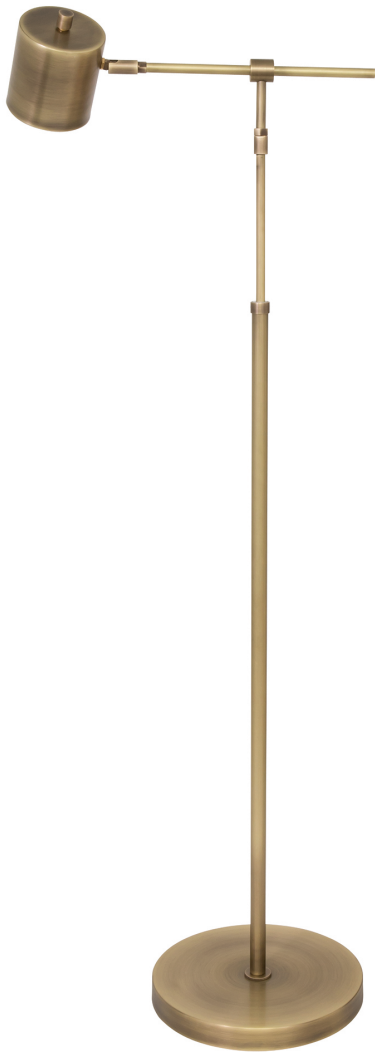

[Read More](#)

SKU: MO250-AB

Price: \$312.00

MORRIS TABLE LAMPS

Morris Adjustable LED Table Lamps with USB port in Oil Rubbed Bronze

- **SKU:** MO250-OB
- **Finish Shown:** Oil Rubbed Bronze
- Other finishes available. Please call 800-428-5367 for assistance.
- **Dimensions:** 22"H x 15.5"W x 10.5"D
- **Base/Backplate:** 8"
- **Switch:** On Shade
- **Shade Size:** 3.75" x 4"
- **Shade Material:** Metal
- **Base Material:** Metal
- **Voltage:** 120
- **Number of Bulbs:** 1
- **Bulb:** Integrated LED-3000K, 80 CRI, 6.2W, 600 Lumens
- **Type of Bulbs:** LED
- **Bulb Included:** Yes

[Read More](#)

SKU: MO250-OB

Price: \$312.00

MORRIS FLOOR LAMPS

Morris Adjustable LED Floor Lamps in Satin Nickel

- **SKU:** MO200-SN
- **Finish Shown:** Satin Nickel
- Other finishes available. Please call 800-428-5367 for assistance.
- **Dimensions:** 39" to 51"H x 15.5"W x 10.5"D
- **Base/Backplate:** 10"
- **Switch:** On Shade
- **Shade Size:** 3.75" x 4"
- **Shade Material:** Metal
- **Base Material:** Metal
- **Voltage:** 120
- **Number of Bulbs:** 1
- **Bulb:** Integrated LED-3000K, 80 CRI, 6.2W, 600 Lumens
- **Type of Bulbs:** LED
- **Bulb Included:** Yes

[Read More](#)

SKU: MO200-SN

Price: \$456.00

MORRIS FLOOR LAMPS

Morris Adjustable LED Floor Lamps in Antique Brass

- **SKU:** MO200-AB
- **Finish Shown:** Antique Brass
- Other finishes available. Please call 800-428-5367 for assistance.
- **Dimensions:** 39" to 51"H x 15.5"W x 10.5"D
- **Base/Backplate:** 10"
- **Switch:** On Shade
- **Shade Size:** 3.75" x 4"
- **Shade Material:** Metal
- **Base Material:** Metal
- **Voltage:** 120
- **Number of Bulbs:** 1
- **Bulb:** Integrated LED-3000K, 80 CRI, 6.2W, 600 Lumens
- **Type of Bulbs:** LED
- **Bulb Included:** Yes