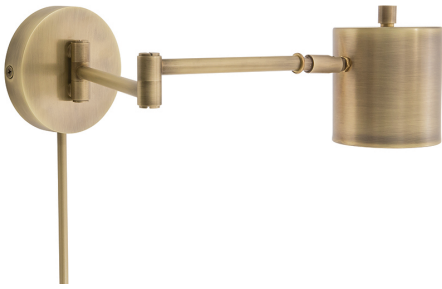

MORRIS WALL SWINGS

Morris Adjustable LED Wall Swings in Antique Brass

- **SKU:** MO275-AB
- **Finish Shown:** Antique Brass
- Other finishes available. Please call 800-428-5367 for assistance.
- **Dimensions:** 5"H x 5"W x 21.5"D
- **Base/Backplate:** 5"
- **Switch:** On Shade
- **Shade Size:** 3.75" x 4"
- **Shade Material:** Metal
- **Base Material:** Metal
- **Voltage:** 120
- **Number of Bulbs:** 1
- **Bulb:** Integrated LED-3000K, 80 CRI, 6.2W, 600 Lumens
- **Type of Bulbs:** LED
- **Bulb Included:** Yes

[Read More](#)

SKU: MO275-AB

Price: $240.00