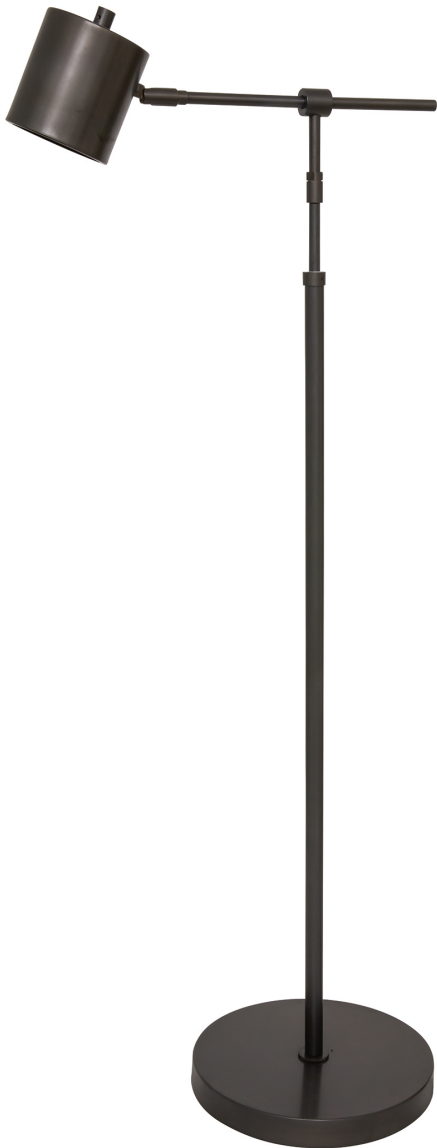

[Read More](#)

SKU: MO250-OB

Price: \$312.00

MORRIS FLOOR LAMPS

Morris Adjustable LED Floor Lamps in Satin Nickel

- **SKU:** MO200-SN
- **Finish Shown:** Satin Nickel
- Other finishes available. Please call 800-428-5367 for assistance.
- **Dimensions:** 39" to 51"H x 15.5"W x 10.5"D
- **Base/Backplate:** 10"
- **Switch:** On Shade
- **Shade Size:** 3.75" x 4"
- **Shade Material:** Metal
- **Base Material:** Metal
- **Voltage:** 120
- **Number of Bulbs:** 1
- **Bulb:** Integrated LED-3000K, 80 CRI, 6.2W, 600 Lumens
- **Type of Bulbs:** LED
- **Bulb Included:** Yes

[Read More](#)

SKU: MO200-SN

Price: \$456.00

MORRIS FLOOR LAMPS

Morris Adjustable LED Floor Lamps in Antique Brass

- **SKU:** MO200-AB
- **Finish Shown:** Antique Brass
- Other finishes available. Please call 800-428-5367 for assistance.
- **Dimensions:** 39" to 51"H x 15.5"W x 10.5"D
- **Base/Backplate:** 10"
- **Switch:** On Shade
- **Shade Size:** 3.75" x 4"
- **Shade Material:** Metal
- **Base Material:** Metal
- **Voltage:** 120
- **Number of Bulbs:** 1
- **Bulb:** Integrated LED-3000K, 80 CRI, 6.2W, 600 Lumens
- **Type of Bulbs:** LED
- **Bulb Included:** Yes

[Read More](#)

SKU: MO200-AB

Price: \$456.00

MORRIS FLOOR LAMPS

Morris Adjustable LED Floor Lamps in Oil Rubbed Bronze

- **SKU:** MO200-OB
- **Finish Shown:** Oil Rubbed Bronze
- Other finishes available. Please call 800-428-5367 for assistance.
- **Dimensions:** 39" to 51"H x 15.5"W x 10.5"D
- **Base/Backplate:** 10"
- **Switch:** On Shade
- **Shade Size:** 3.75" x 4"
- **Shade Material:** Metal
- **Base Material:** Metal
- **Voltage:** 120
- **Number of Bulbs:** 1
- **Bulb:** Integrated LED-3000K, 80 CRI, 6.2W, 600 Lumens
- **Type of Bulbs:** LED
- **Bulb Included:** Yes