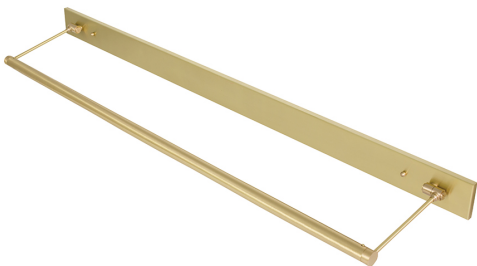

[Read More](#)

SKU: DMLEDZ43-91

Price: \$1,022.00

DIRECT WIRE MENDON PICTURE LIGHT

Mendon 29" Direct Wire LED Picture Light

- **SKU:** DMLEDZ29-71
- **Finish Shown:** Antique Brass
- Other finishes available. Please call 800-428-5367 for assistance.
- **Dimensions:** 2.75"H x 33"W x 8"D
- **Base/Backplate:** 33" x 2.75"
- **Shade Size:** 29"
- **Shade Material:** Metal
- **Base Material:** Metal
- **Voltage:** 120
- **Bulb:** LED-9W, 2700K, 90CRI, 720 Lumens
- **Type of Bulbs:** LED
- **Bulb Included:** Yes

[Read More](#)

SKU: DMLEDZ29-71

Price: \$808.00

DIRECT WIRE MENDON PICTURE LIGHT

Mendon 29" Direct Wire LED Picture Light

- **SKU:** DMLEDZ29-91
- **Finish Shown:** Oil Rubbed Bronze
- Other finishes available. Please call 800-428-5367 for assistance.
- **Dimensions:** 2.75"H x 33"W x 8"D
- **Base/Backplate:** 33" x 2.75"
- **Shade Size:** 29"
- **Shade Material:** Metal
- **Base Material:** Metal
- **Voltage:** 120
- **Bulb:** LED-9W, 2700K, 90CRI, 720 Lumens
- **Type of Bulbs:** LED
- **Bulb Included:** Yes

[Read More](#)

SKU: DMLEDZ29-91

Price: \$808.00

DIRECT WIRE MENDON PICTURE LIGHT

Mendon 43" Direct Wire LED Picture Light

- **SKU:** DMLEDZ43-51
- **Finish Shown:** Satin Brass
- Other finishes available. Please call 800-428-5367 for assistance.
- **Dimensions:** 2.75"H x 47"W x 8"D
- **Base/Backplate:** 47" x 2.75"
- **Shade Size:** 43"
- **Shade Material:** Metal
- **Base Material:** Metal
- **Voltage:** 120
- **Bulb:** LED-13.5W, 2700K, 90CRI, 1080 Lumens
- **Type of Bulbs:** LED
- **Bulb Included:** Yes