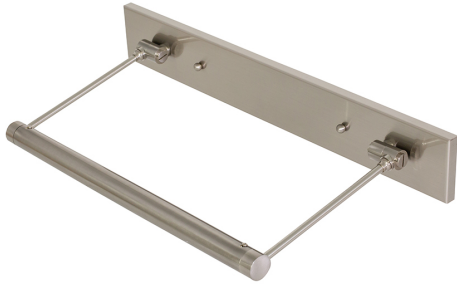

DIRECT WIRE MENDON PICTURE LIGHT

Mendon 15" Direct Wire LED Picture Light

- **SKU:** DMLEDZ15-52
- **Finish Shown:** Satin Nickel
- Other finishes available. Please call 800-428-5367 for assistance.
- **Dimensions:** 2.75"H x 19"W x 8"D
- **Base/Backplate:** 19" x 2.75"
- **Shade Size:** 15"
- **Shade Material:** Metal
- **Base Material:** Metal
- **Voltage:** 120
- **Bulb:** LED-4.5W, 2700K, 90CRI, 360 Lumens
- **Type of Bulbs:** LED
- **Bulb Included:** Yes

[Read More](#)

SKU: DMLEDZ15-52

Price: $566.00