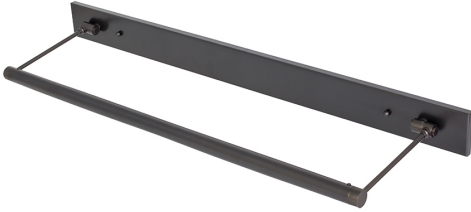

DIRECT WIRE MENDON PICTURE LIGHT

Mendon 43" Direct Wire LED Picture Light

- **SKU:** DMLEDZ43-91
- **Finish Shown:** Oil Rubbed Bronze
- Other finishes available. Please call 800-428-5367 for assistance.
- **Dimensions:** 2.75"H x 47"W x 8"D
- **Base/Backplate:** 47" x 2.75"
- **Shade Size:** 43"
- **Shade Material:** Metal
- **Base Material:** Metal
- **Voltage:** 120
- **Bulb:** LED-13.5W, 2700K, 90CRI, 1080 Lumens
- **Type of Bulbs:** LED
- **Bulb Included:** Yes

[Read More](#)

SKU: DMLEDZ43-91

Price: \$1,022.00

DIRECT WIRE MENDON PICTURE LIGHT

Mendon 29" Direct Wire LED Picture Light

- **SKU:** DMLEDZ29-71
- **Finish Shown:** Antique Brass
- Other finishes available. Please call 800-428-5367 for assistance.
- **Dimensions:** 2.75"H x 33"W x 8"D
- **Base/Backplate:** 33" x 2.75"
- **Shade Size:** 29"
- **Shade Material:** Metal
- **Base Material:** Metal
- **Voltage:** 120
- **Bulb:** LED-9W, 2700K, 90CRI, 720 Lumens
- **Type of Bulbs:** LED
- **Bulb Included:** Yes

[Read More](#)

SKU: DMLEDZ29-71

Price: \$808.00

DIRECT WIRE MENDON PICTURE LIGHT

Mendon 29" Direct Wire LED Picture Light

- **SKU:** DMLEDZ29-91
- **Finish Shown:** Oil Rubbed Bronze
- Other finishes available. Please call 800-428-5367 for assistance.
- **Dimensions:** 2.75"H x 33"W x 8"D
- **Base/Backplate:** 33" x 2.75"
- **Shade Size:** 29"
- **Shade Material:** Metal
- **Base Material:** Metal
- **Voltage:** 120
- **Bulb:** LED-9W, 2700K, 90CRI, 720 Lumens
- **Type of Bulbs:** LED
- **Bulb Included:** Yes