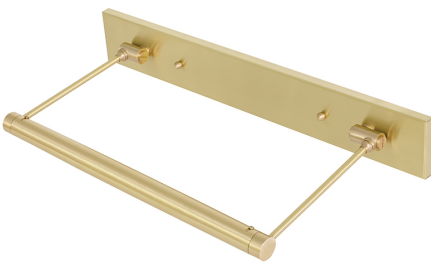

DIRECT WIRE MENDON PICTURE LIGHT

Mendon 15" Direct Wire LED Picture Light

- **SKU:** DMLEDZ15-51
- **Finish Shown:** Satin Brass
- Other finishes available. Please call 800-428-5367 for assistance.
- **Dimensions:** 2.75"H x 19"W x 8"D
- **Base/Backplate:** 19" x 2.75"
- **Shade Size:** 15"
- **Shade Material:** Metal
- **Base Material:** Metal
- **Voltage:** 120
- **Bulb:** LED-4.5W, 2700K, 90CRI, 360 Lumens
- **Type of Bulbs:** LED
- **Bulb Included:** Yes

[Read More](#)

SKU: DMLEDZ15-51

Price: $504.00