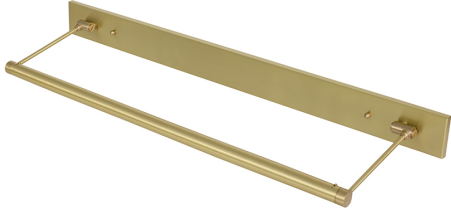

[Read More](#)

SKU: DMLEDZ15-62

Price: \$566.00

DIRECT WIRE MENDON PICTURE LIGHT

Mendon 15" Direct Wire LED Picture Light

- **SKU:** DMLEDZ15-71
- **Finish Shown:** Antique Brass
- Other finishes available. Please call 800-428-5367 for assistance.
- **Dimensions:** 2.75"H x 19"W x 8"D
- **Base/Backplate:** 19" x 2.75"
- **Shade Size:** 15"
- **Shade Material:** Metal
- **Base Material:** Metal
- **Voltage:** 120
- **Bulb:** LED-4.5W, 2700K, 90CRI, 360 Lumens
- **Type of Bulbs:** LED
- **Bulb Included:** Yes

[Read More](#)

SKU: DMLEDZ15-71

Price: \$530.00

DIRECT WIRE MENDON PICTURE LIGHT

Mendon 15" Direct Wire LED Picture Light

- **SKU:** DMLEDZ15-91
- **Finish Shown:** Oil Rubbed Bronze
- Other finishes available. Please call 800-428-5367 for assistance.
- **Dimensions:** 2.75"H x 19"W x 8"D
- **Base/Backplate:** 19" x 2.75"
- **Shade Size:** 15"
- **Shade Material:** Metal
- **Base Material:** Metal
- **Voltage:** 120
- **Bulb:** LED-4.5W, 2700K, 90CRI, 360 Lumens
- **Type of Bulbs:** LED
- **Bulb Included:** Yes

[Read More](#)

SKU: DMLEDZ15-91

Price: \$530.00

DIRECT WIRE MENDON PICTURE LIGHT

Mendon 29" Direct Wire LED Picture Light

- **SKU:** DMLEDZ29-51
- **Finish Shown:** Satin Brass
- Other finishes available. Please call 800-428-5367 for assistance.
- **Dimensions:** 2.75"H x 33"W x 8"D
- **Base/Backplate:** 33" x 2.75"
- **Shade Size:** 29"
- **Shade Material:** Metal
- **Base Material:** Metal
- **Voltage:** 120
- **Bulb:** LED-9W, 2700K, 90CRI, 720 Lumens
- **Type of Bulbs:** LED
- **Bulb Included:** Yes