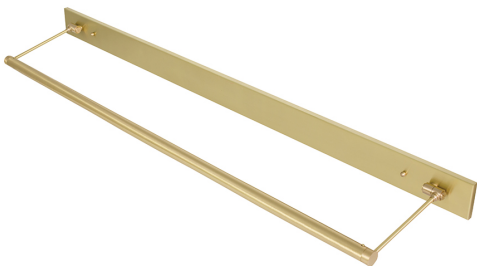

## DIRECT WIRE MENDON PICTURE LIGHT

Mendon 43" Direct Wire LED Picture Light

- **SKU:** DMLEDZ43-91
- **Finish Shown:** Oil Rubbed Bronze
- Other finishes available. Please call 800-428-5367 for assistance.
- **Dimensions:** 2.75"H x 47"W x 8"D
- **Base/Backplate:** 47" x 2.75"
- **Shade Size:** 43"
- **Shade Material:** Metal
- **Base Material:** Metal
- **Voltage:** 120
- **Bulb:** LED-13.5W, 2700K, 90CRI, 1080 Lumens
- **Type of Bulbs:** LED
- **Bulb Included:** Yes

## DIRECT WIRE MENDON PICTURE LIGHT

Mendon 29" Direct Wire LED Picture Light

- **SKU:** DMLEDZ29-71
- **Finish Shown:** Antique Brass
- Other finishes available. Please call 800-428-5367 for assistance.
- **Dimensions:** 2.75"H x 33"W x 8"D
- **Base/Backplate:** 33" x 2.75"
- **Shade Size:** 29"
- **Shade Material:** Metal
- **Base Material:** Metal
- **Voltage:** 120
- **Bulb:** LED-9W, 2700K, 90CRI, 720 Lumens
- **Type of Bulbs:** LED
- **Bulb Included:** Yes

## DIRECT WIRE MENDON PICTURE LIGHT

Mendon 29" Direct Wire LED Picture Light

- **SKU:** DMLEDZ29-91
- **Finish Shown:** Oil Rubbed Bronze
- Other finishes available. Please call 800-428-5367 for assistance.
- **Dimensions:** 2.75"H x 33"W x 8"D
- **Base/Backplate:** 33" x 2.75"
- **Shade Size:** 29"
- **Shade Material:** Metal
- **Base Material:** Metal
- **Voltage:** 120
- **Bulb:** LED-9W, 2700K, 90CRI, 720 Lumens
- **Type of Bulbs:** LED
- **Bulb Included:** Yes

## DIRECT WIRE MENDON PICTURE LIGHT

Mendon 43" Direct Wire LED Picture Light

- **SKU:** DMLEDZ43-51
- **Finish Shown:** Satin Brass
- Other finishes available. Please call 800-428-5367 for assistance.
- **Dimensions:** 2.75"H x 47"W x 8"D
- **Base/Backplate:** 47" x 2.75"
- **Shade Size:** 43"
- **Shade Material:** Metal
- **Base Material:** Metal
- **Voltage:** 120
- **Bulb:** LED-13.5W, 2700K, 90CRI, 1080 Lumens
- **Type of Bulbs:** LED
- **Bulb Included:** Yes