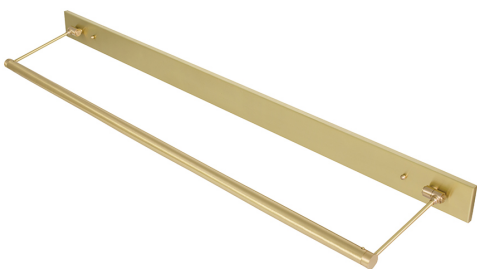

[Read More](#)

SKU: DMLEDZ43-91

Price: \$1,022.00

DIRECT WIRE MENDON PICTURE LIGHT

Mendon 29" Direct Wire LED Picture Light

- **SKU:** DMLEDZ29-71
- **Finish Shown:** Antique Brass
- Other finishes available. Please call 800-428-5367 for assistance.
- **Dimensions:** 2.75"H x 33"W x 8"D
- **Base/Backplate:** 33" x 2.75"
- **Shade Size:** 29"
- **Shade Material:** Metal
- **Base Material:** Metal
- **Voltage:** 120
- **Bulb:** LED-9W, 2700K, 90CRI, 720 Lumens
- **Type of Bulbs:** LED
- **Bulb Included:** Yes

[Read More](#)

SKU: DMLEDZ29-71

Price: \$808.00

DIRECT WIRE MENDON PICTURE LIGHT

Mendon 29" Direct Wire LED Picture Light

- **SKU:** DMLEDZ29-91
- **Finish Shown:** Oil Rubbed Bronze
- Other finishes available. Please call 800-428-5367 for assistance.
- **Dimensions:** 2.75"H x 33"W x 8"D
- **Base/Backplate:** 33" x 2.75"
- **Shade Size:** 29"
- **Shade Material:** Metal
- **Base Material:** Metal
- **Voltage:** 120
- **Bulb:** LED-9W, 2700K, 90CRI, 720 Lumens
- **Type of Bulbs:** LED
- **Bulb Included:** Yes

[Read More](#)

SKU: DMLEDZ29-91

Price: \$808.00

DIRECT WIRE MENDON PICTURE LIGHT

Mendon 43" Direct Wire LED Picture Light

- **SKU:** DMLEDZ43-51
- **Finish Shown:** Satin Brass
- Other finishes available. Please call 800-428-5367 for assistance.
- **Dimensions:** 2.75"H x 47"W x 8"D
- **Base/Backplate:** 47" x 2.75"
- **Shade Size:** 43"
- **Shade Material:** Metal
- **Base Material:** Metal
- **Voltage:** 120
- **Bulb:** LED-13.5W, 2700K, 90CRI, 1080 Lumens
- **Type of Bulbs:** LED
- **Bulb Included:** Yes