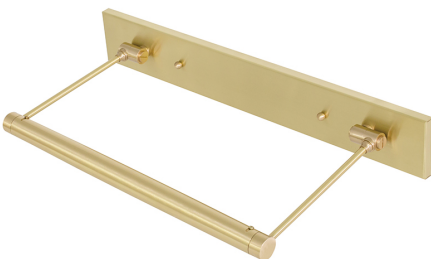

DIRECT WIRE MENDON PICTURE LIGHT

Mendon 15" Direct Wire LED Picture Light

- **SKU:** DMLEDZ15-51
- **Finish Shown:** Satin Brass
- Other finishes available. Please call 800-428-5367 for assistance.
- **Dimensions:** 2.75"H x 19"W x 8"D
- **Base/Backplate:** 19" x 2.75"
- **Shade Size:** 15"
- **Shade Material:** Metal
- **Base Material:** Metal
- **Voltage:** 120
- **Bulb:** LED-4.5W, 2700K, 90CRI, 360 Lumens
- **Type of Bulbs:** LED
- **Bulb Included:** Yes

[Read More](#)

SKU: DMLEDZ15-51

Price: $504.00