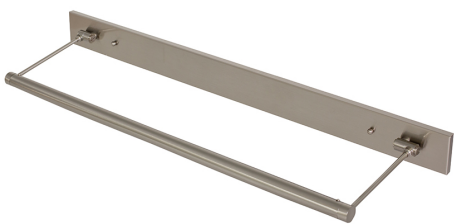

DIRECT WIRE MENDON PICTURE LIGHT

Mendon 29" Direct Wire LED Picture Light

- **SKU:** DMLEDZ29-52
- **Finish Shown:** Satin Nickel
- Other finishes available. Please call 800-428-5367 for assistance.
- **Dimensions:** 2.75"H x 33"W x 8"D
- **Base/Backplate:** 33" x 2.75"
- **Shade Size:** 29"
- **Shade Material:** Metal
- **Base Material:** Metal
- **Voltage:** 120
- **Bulb:** LED-9W, 2700K, 90CRI, 720 Lumens
- **Type of Bulbs:** LED
- **Bulb Included:** Yes

[Read More](#)

SKU: DMLEDZ29-52

Price: $840.00