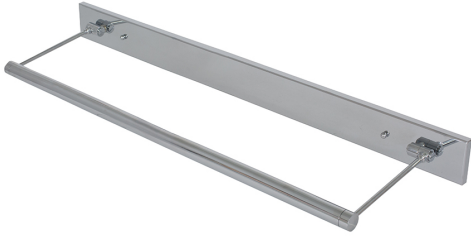

DIRECT WIRE MENDON PICTURE LIGHT

Mendon 29" Direct Wire LED Picture Light

- **SKU:** DMLEDZ29-62
- **Finish Shown:** Chrome
- Other finishes available. Please call 800-428-5367 for assistance.
- **Dimensions:** 2.75"H x 33"W x 8"D
- **Base/Backplate:** 33" x 2.75"
- **Shade Size:** 29"
- **Shade Material:** Metal
- **Base Material:** Metal
- **Voltage:** 120
- **Bulb:** LED-9W, 2700K, 90CRI, 720 Lumens
- **Type of Bulbs:** LED
- **Bulb Included:** Yes

[Read More](#)

SKU: DMLEDZ29-62

Price: $840.00