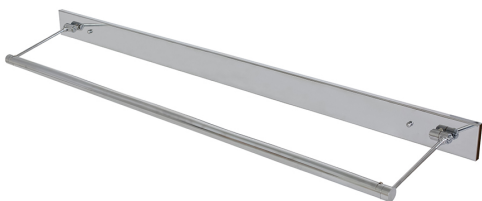

[Read More](#)

SKU: DMLEDZ29-91

Price: \$808.00

DIRECT WIRE MENDON PICTURE LIGHT

Mendon 43" Direct Wire LED Picture Light

- **SKU:** DMLEDZ43-51
- **Finish Shown:** Satin Brass
- Other finishes available. Please call 800-428-5367 for assistance.
- **Dimensions:** 2.75"H x 47"W x 8"D
- **Base/Backplate:** 47" x 2.75"
- **Shade Size:** 43"
- **Shade Material:** Metal
- **Base Material:** Metal
- **Voltage:** 120
- **Bulb:** LED-13.5W, 2700K, 90CRI, 1080 Lumens
- **Type of Bulbs:** LED
- **Bulb Included:** Yes

[Read More](#)

SKU: DMLEDZ43-51

Price: \$962.00

DIRECT WIRE MENDON PICTURE LIGHT

Mendon 43" Direct Wire LED Picture Light

- **SKU:** DMLEDZ43-52
- **Finish Shown:** Satin Nickel
- Other finishes available. Please call 800-428-5367 for assistance.
- **Dimensions:** 2.75"H x 47"W x 8"D
- **Base/Backplate:** 47" x 2.75"
- **Shade Size:** 43"
- **Shade Material:** Metal
- **Base Material:** Metal
- **Voltage:** 120
- **Bulb:** LED-13.5W, 2700K, 90CRI, 1080 Lumens
- **Type of Bulbs:** LED
- **Bulb Included:** Yes

[Read More](#)

SKU: DMLEDZ43-52

Price: \$1,080.00

DIRECT WIRE MENDON PICTURE LIGHT

Mendon 43" Direct Wire LED Picture Light

- **SKU:** DMLEDZ43-62
- **Finish Shown:** Chrome
- Other finishes available. Please call 800-428-5367 for assistance.
- **Dimensions:** 2.75"H x 47"W x 8"D
- **Base/Backplate:** 47" x 2.75"
- **Shade Size:** 43"
- **Shade Material:** Metal
- **Base Material:** Metal
- **Voltage:** 120
- **Bulb:** LED-13.5W, 2700K, 90CRI, 1080 Lumens
- **Type of Bulbs:** LED
- **Bulb Included:** Yes