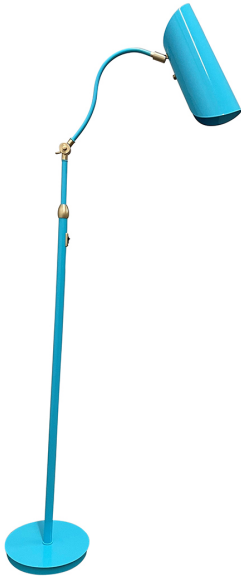

[Read More](#)

SKU: L375-AZSB

Price: \$430.00

LOGAN WALL SWING LAMP

Logan Mint/Satin Nickel Wall Swing Lamp with rolled shade

- **SKU:** L375-MTSN
- **Finish Shown:** Mint/Satin Nickel
- Other finishes available. Please call 800-428-5367 for assistance.
- **Dimensions:** 10.5"H x 5.5"W x 17"-27"D
- **Base/Backplate:** 5" diameter
- **Switch:** Full range dimmer on backplate
- **Shade Size:** (3.5"X 5") (5.5"X6") X 10.5"
- **Shade Material:** Metal
- **Base Material:** Metal
- **Voltage:** 120
- **Number of Bulbs:** 1
- **Bulb:** 100W Type A
- **Type of Bulbs:** LED
- **Bulb Included:** No

- **Bulb Included:** No

[Read More](#)

SKU: L300-ORSB

Price: \$546.00

LOGAN FLOOR LAMPS

Logan White/Satin Nickel Floor Lamps with rolled shade

- **SKU:** L300-WTSN
- **Finish Shown:** White/Satin Nickel
- Other finishes available. Please call 800-428-5367 for assistance.
- **Dimensions:** 48"-64"H x 10.5"W x 18"-24"D
- **Base/Backplate:** 10.5" diameter
- **Switch:** On Column
- **Shade Size:** (3.5" X 5") (5.5"X 6") X 12"
- **Shade Material:** Metal
- **Base Material:** Metal
- **Voltage:** 120
- **Number of Bulbs:** 1
- **Bulb:** 100W Type A
- **Type of Bulbs:** LED
- **Bulb Included:** No

[Read More](#)

SKU: L300-WTSN

Price: \$546.00

LOGAN FLOOR LAMPS

Logan Azure/Satin Brass Floor Lamps with rolled shade

- **SKU:** L300-AZSB
- **Finish Shown:** Azure/Satin Brass
- Other finishes available. Please call 800-428-5367 for assistance.
- **Dimensions:** 48"-64"H x 10.5"W x 18"-24"D
- **Base/Backplate:** 10.5" diameter
- **Switch:** On Column
- **Shade Size:** (3.5" X 5") (5.5"X 6") X 12"
- **Shade Material:** Metal
- **Base Material:** Metal
- **Voltage:** 120
- **Number of Bulbs:** 1
- **Bulb:** 100W Type A
- **Type of Bulbs:** LED
- **Bulb Included:** No