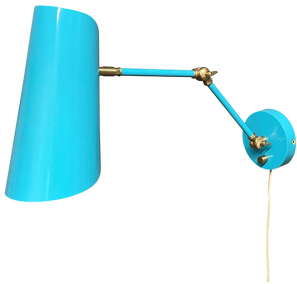

HOUSE OF TROY

LOGAN WALL SWING LAMP

Logan Azure/Satin Brass Wall Swing Lamp with rolled shade

- **SKU:** L375-AZSB
- **Finish Shown:** Azure/Satin Brass
- Other finishes available. Please call 800-428-5367 for assistance.
- **Dimensions:** 10.5"H x 5.5"W x 17"-27"D
- **Base/Backplate:** 5" diameter
- **Switch:** Full range dimmer on backplate
- **Shade Size:** (3.5"X 5") (5.5"X6") X 10.5"
- **Shade Material:** Metal
- **Base Material:** Metal
- **Voltage:** 120
- **Number of Bulbs:** 1
- **Bulb:** 100W Type A
- **Type of Bulbs:** LED
- **Bulb Included:** No

[Read More](#)

SKU: L375-AZSB

Price: \$430.00

LOGAN WALL SWING LAMP

Logan Mint/Satin Nickel Wall Swing Lamp with rolled shade

- **SKU:** L375-MTSN
- **Finish Shown:** Mint/Satin Nickel
- Other finishes available. Please call 800-428-5367 for assistance.
- **Dimensions:** 10.5"H x 5.5"W x 17"-27"D
- **Base/Backplate:** 5" diameter
- **Switch:** Full range dimmer on backplate
- **Shade Size:** (3.5"X 5") (5.5"X6") X 10.5"
- **Shade Material:** Metal
- **Base Material:** Metal
- **Voltage:** 120
- **Number of Bulbs:** 1
- **Bulb:** 100W Type A
- **Type of Bulbs:** LED
- **Bulb Included:** No

[Read More](#)

SKU: L350-WTSN

Price: \$370.00

LOGAN WALL SCONCE

Logan White/Satin Nickel Wall Sconce with rolled shade

- **SKU:** L325-WTSN
- **Finish Shown:** White/Satin Nickel
- Other finishes available. Please call 800-428-5367 for assistance.
- **Dimensions:** 10.5"H x 9"-12"W x 5"D
- **Base/Backplate:** 5" diameter
- **Switch:** Full range dimmer on backplate
- **Shade Size:** (3.5" X 5") (5.5"X 6") X 10.5"
- **Shade Material:** Metal
- **Base Material:** Metal
- **Voltage:** 120
- **Number of Bulbs:** 1
- **Bulb:** 100W Type A
- **Type of Bulbs:** LED
- **Bulb Included:** No