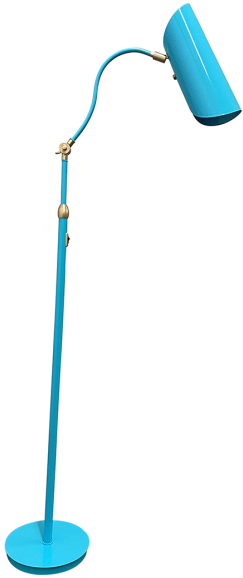

LOGAN FLOOR LAMPS

Logan Azure/Satin Brass Floor Lamps with rolled shade

- **SKU:** L300-AZSB
- **Finish Shown:** Azure/Satin Brass
- Other finishes available. Please call 800-428-5367 for assistance.
- **Dimensions:** 48"-64"H x 10.5"W x 18"-24"D
- **Base/Backplate:** 10.5" diameter
- **Switch:** On Column
- **Shade Size:** (3.5" X 5") (5.5"X 6") X 12"
- **Shade Material:** Metal
- **Base Material:** Metal
- **Voltage:** 120
- **Number of Bulbs:** 1
- **Bulb:** 100W Type A
- **Type of Bulbs:** LED
- **Bulb Included:** No

[Read More](#)

SKU: L300-AZSB

Price: $546.00