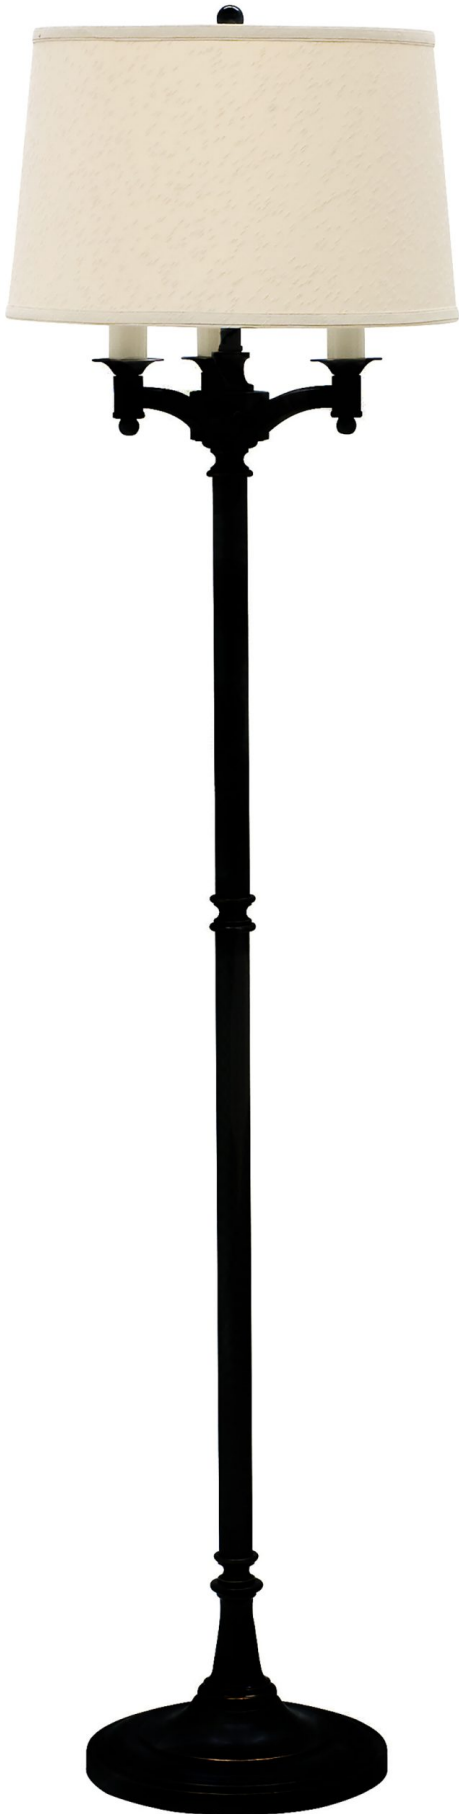

LANCASTER SIX-WAY FLOOR LAMPS

Lancaster 62.75" Black Six Way Floor Lamps

- **SKU:** L800-BLK
- **Finish Shown:** Black
- Other finishes available. Please call 800-428-5367 for assistance.
- **Dimensions:** 62.75"H x 17"W x 17"D
- **Base/Backplate:** 11"
- **Switch:** On Column
- **Shade Model:** 40433
- **Shade Size:** 15" x 17" x 10.5"
- **Shade Material:** White Linen Hardback
- **Base Material:** Metal
- **Voltage:** 120
- **Number of Bulbs:** 1
- **Bulb:** 150W 3-way medium base
- **Type of Bulbs:** LED
- **Bulb Included:** No

[Read More](#)

SKU: L800-BLK

Price: $608.00