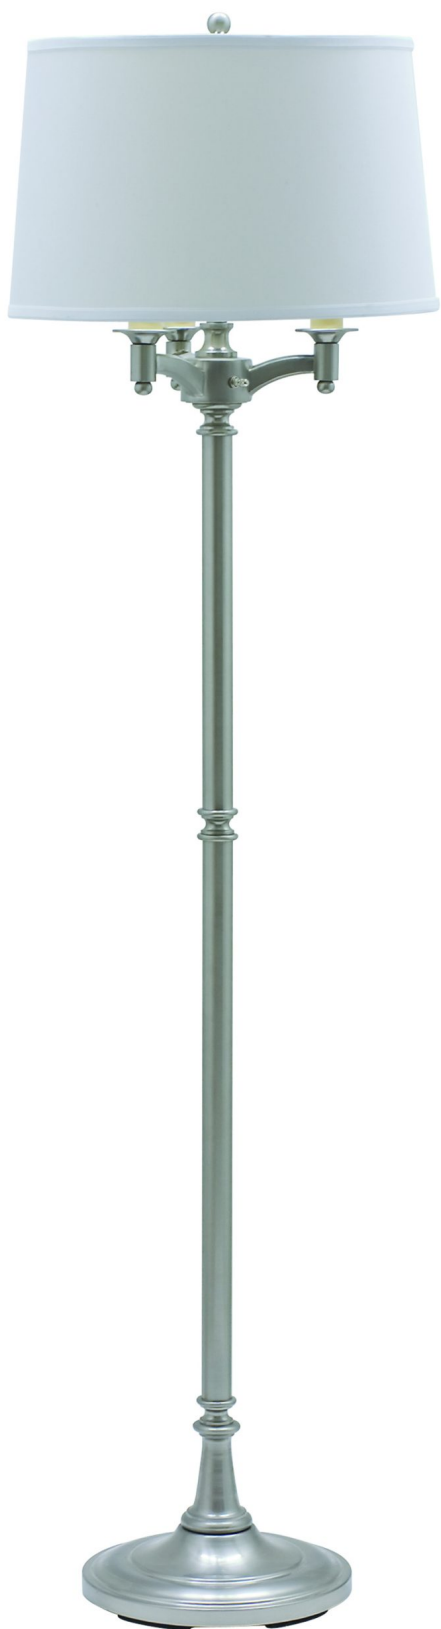

Price: $402.00

LANCASTER SIX-WAY FLOOR LAMPS

Lancaster 62.75" Satin Nickel Six Way Floor Lamps

- **SKU:** L800-SN
- **Finish Shown:** Satin Nickel
- Other finishes available. Please call 800-428-5367 for assistance.
- **Dimensions:** 62.75"H x 17"W x 17"D
- **Base/Backplate:** 11"
- **Switch:** On Column
- **Shade Model:** 40433
- **Shade Size:** 15" x 17" x 10.5"
- **Shade Material:** White Linen Hardback
- **Base Material:** Metal
- **Voltage:** 120
- **Number of Bulbs:** 1
- **Bulb:**(1) 150W 3-way (3) 75W single
- **Type of Bulbs:** LED
- **Bulb Included:** No

[Read More](#)

SKU: L800-SN

Price: $608.00