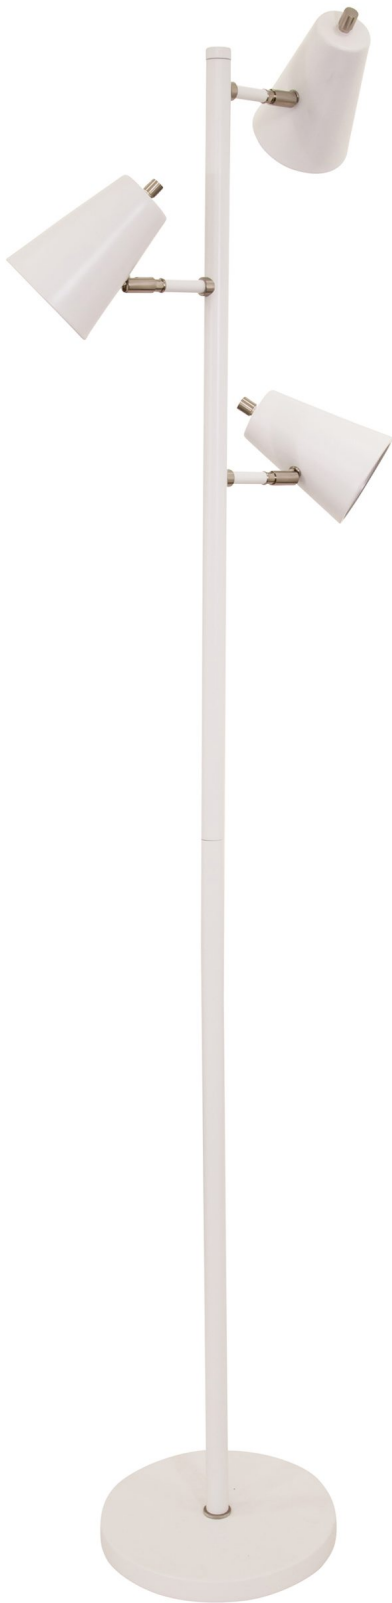

KIRBY LED WALL SWING LAMP

Kirby LED wall lamp in gray with satin nickel accents

- **SKU:** K175-GR
- **Finish Shown:** Gray
- Other finishes available. Please call 800-428-5367 for assistance.
- **Dimensions:** 6.25"H x 5"W x 9.5"D
- **Base/Backplate:** 5"
- **Switch:** On Shade
- **Shade Size:** 2.25" x 4.25" x 5.5"
- **Shade Material:** Metal
- **Base Material:** Metal
- **Voltage:** 120
- **Number of Bulbs:** 1
- **Bulb:** LED-6.2W, 3000K, 80CRI, 600 Lumens
- **Type of Bulbs:** LED
- **Bulb Included:** Yes

[Read More](#)

SKU: K150-WT

Price: \$288.00

KIRBY LED FLOOR LAMP

Kirby LED three light floor lamp in gray with satin nickel accents

- **SKU:** K130-GR
- **Finish Shown:** Gray
- Other finishes available. Please call 800-428-5367 for assistance.
- **Dimensions:** 64"H x 17"W x 5.5"D
- **Base/Backplate:** 11"
- **Switch:** On Shade
- **Shade Size:** 2.25" x 4.25" x 5.5"
- **Shade Material:** Metal
- **Base Material:** Metal
- **Voltage:** 120
- **Number of Bulbs:** 3
- **Bulb:** LED-6.2W, 3000K, 80CRI, 600 Lumens
- **Type of Bulbs:** LED
- **Bulb Included:** Yes

[Read More](#)

SKU: K130-GR

Price: \$472.00

KIRBY LED FLOOR LAMP

Kirby LED three light floor lamp in white with satin nickel accents

- **SKU:** K130-WT
- **Finish Shown:** White
- Other finishes available. Please call 800-428-5367 for assistance.
- **Dimensions:** 64"H x 17"W x 5.5"D
- **Base/Backplate:** 11"
- **Switch:** On Shade
- **Shade Size:** 2.25" x 4.25" x 5.5"
- **Shade Material:** Metal
- **Base Material:** Metal
- **Voltage:** 120
- **Number of Bulbs:** 3
- **Bulb:** LED-6.2W, 3000K, 80CRI, 600 Lumens
- **Type of Bulbs:** LED
- **Bulb Included:** Yes