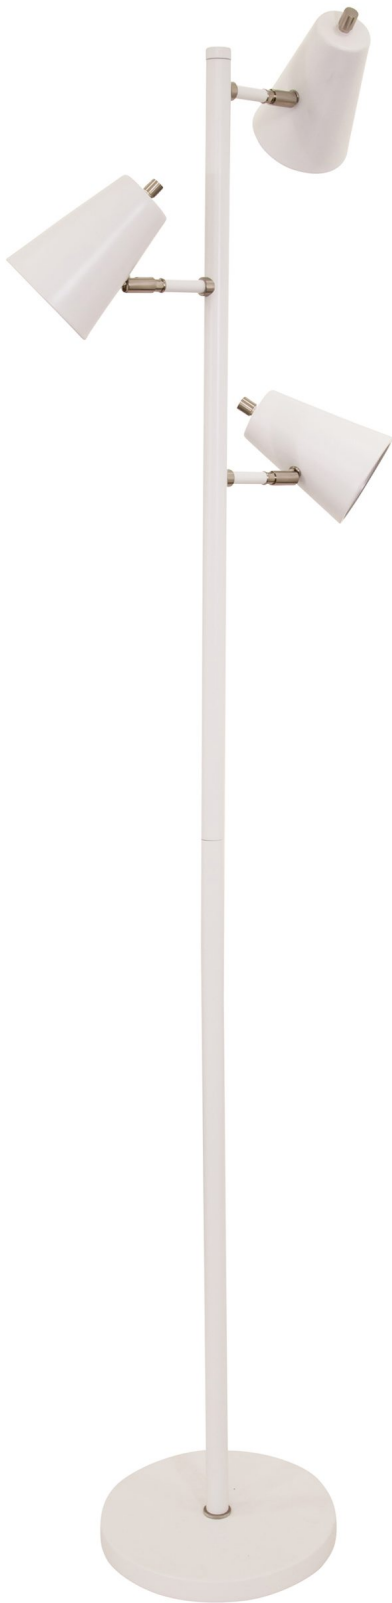

## KIRBY LED WALL SWING LAMP

Kirby LED wall lamp in gray with satin nickel accents

- **SKU:** K175-GR
- **Finish Shown:** Gray
- Other finishes available. Please call 800-428-5367 for assistance.
- **Dimensions:** 6.25"H x 5"W x 9.5"D
- **Base/Backplate:** 5"
- **Switch:** On Shade
- **Shade Size:** 2.25" x 4.25" x 5.5"
- **Shade Material:** Metal
- **Base Material:** Metal
- **Voltage:** 120
- **Number of Bulbs:** 1
- **Bulb:** LED-6.2W, 3000K, 80CRI, 600 Lumens
- **Type of Bulbs:** LED
- **Bulb Included:** Yes

## KIRBY LED FLOOR LAMP

Kirby LED three light floor lamp in gray with satin nickel accents

- **SKU:** K130-GR
- **Finish Shown:** Gray
- Other finishes available. Please call 800-428-5367 for assistance.
- **Dimensions:** 64"H x 17"W x 5.5"D
- **Base/Backplate:** 11"
- **Switch:** On Shade
- **Shade Size:** 2.25" x 4.25" x 5.5"
- **Shade Material:** Metal
- **Base Material:** Metal
- **Voltage:** 120
- **Number of Bulbs:** 3
- **Bulb:** LED-6.2W, 3000K, 80CRI, 600 Lumens
- **Type of Bulbs:** LED
- **Bulb Included:** Yes

## KIRBY LED FLOOR LAMP

Kirby LED three light floor lamp in white with satin nickel accents

- **SKU:** K130-WT
- **Finish Shown:** White
- Other finishes available. Please call 800-428-5367 for assistance.
- **Dimensions:** 64"H x 17"W x 5.5"D
- **Base/Backplate:** 11"
- **Switch:** On Shade
- **Shade Size:** 2.25" x 4.25" x 5.5"
- **Shade Material:** Metal
- **Base Material:** Metal
- **Voltage:** 120
- **Number of Bulbs:** 3
- **Bulb:** LED-6.2W, 3000K, 80CRI, 600 Lumens
- **Type of Bulbs:** LED
- **Bulb Included:** Yes