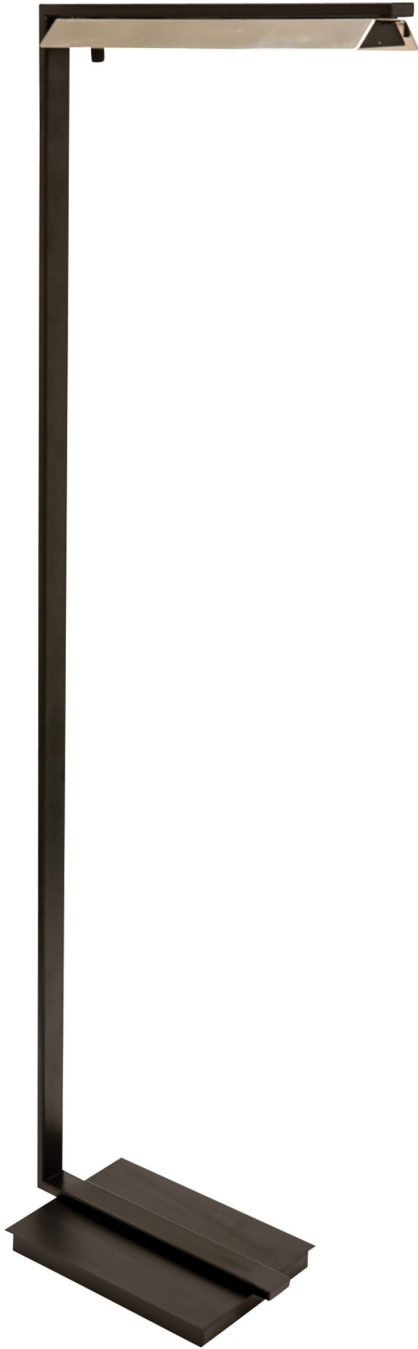

HOUSE OF TROY

JAY TABLE LAMP

Jay 19" LED Table Lamps in Granite with Satin Nickel

- **SKU:** JLED550-GT
- **Finish Shown:** Granite
- Other finishes available. Please call 800-428-5367 for assistance.
- **Dimensions:** 19"H x 4.5"W x 15.5"D
- **Base/Backplate:** 4.5" x 12"
- **Switch:** On Shade
- **Shade Size:** 3.75" x 14"
- **Shade Material:** Metal
- **Base Material:** Metal
- **Voltage:** 120
- **Bulb:** Integrated LED-3000K, 85 CRI, 4.5W, 500 Lumens
- **Type of Bulbs:** LED
- **Bulb Included:** Yes

[Read More](#)

SKU: JLED550-CHB

Price: \$360.00

JAY FLOOR LAMP

Jay 52" LED Floor Lamps in Granite with Satin Nickel

- **SKU:** JLED500-GT
- **Finish Shown:** Granite
- Other finishes available. Please call 800-428-5367 for assistance.
- **Dimensions:** 52"H x 8"W x 15.5"D
- **Base/Backplate:** 8" x 13"
- **Switch:** On Shade
- **Shade Size:** 3.75" x 14"
- **Shade Material:** Metal
- **Base Material:** Metal
- **Voltage:** 120
- **Bulb:** Integrated LED-3000K, 85 CRI, 4.5W, 500 Lumens
- **Type of Bulbs:** LED
- **Bulb Included:** Yes

[Read More](#)

SKU: JLED500-GT

Price: \$552.00

JAY FLOOR LAMP

Jay 52" LED Floor Lamps in Black with Polished Nickel

- **SKU:** JLED500-BLK
- **Finish Shown:** Black
- Other finishes available. Please call 800-428-5367 for assistance.
- **Dimensions:** 52"H x 8"W x 15.5"D
- **Base/Backplate:** 8" x 13"
- **Switch:** On Shade
- **Shade Size:** 3.75" x 14"
- **Shade Material:** Metal
- **Base Material:** Metal
- **Voltage:** 120
- **Bulb:** Integrated LED-3000K, 85 CRI, 4.5W, 500 Lumens
- **Type of Bulbs:** LED
- **Bulb Included:** Yes