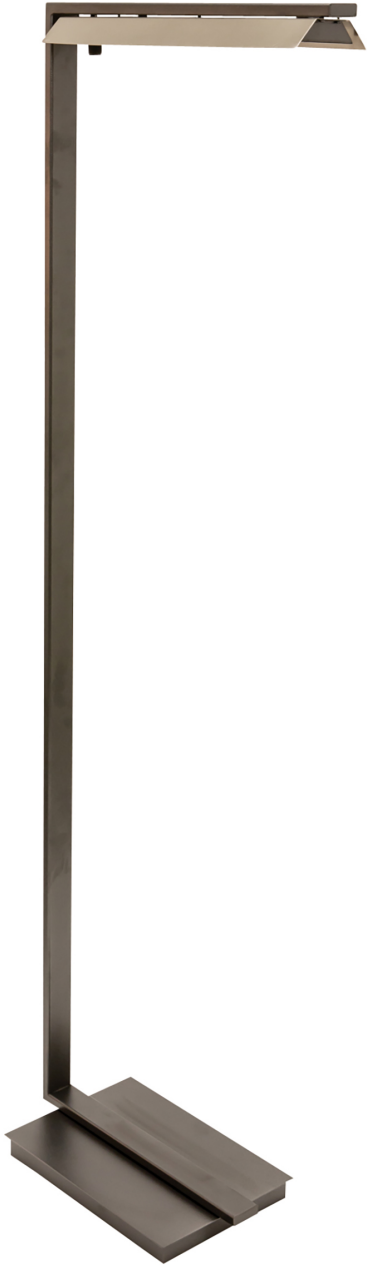

HOUSE OF TROY

JAY TABLE LAMP

Jay 19" LED Table Lamps in Granite with Satin Nickel

- **SKU:** JLED550-GT
- **Finish Shown:** Granite
- Other finishes available. Please call 800-428-5367 for assistance.
- **Dimensions:** 19"H x 4.5"W x 15.5"D
- **Base/Backplate:** 4.5" x 12"
- **Switch:** On Shade
- **Shade Size:** 3.75" x 14"
- **Shade Material:** Metal
- **Base Material:** Metal
- **Voltage:** 120
- **Bulb:** Integrated LED-3000K, 85 CRI, 4.5W, 500 Lumens
- **Type of Bulbs:** LED
- **Bulb Included:** Yes

[Read More](#)

SKU: JLED550-GT

Price: \$360.00

JAY TABLE LAMP

Jay 19" LED Table Lamps in Black with Polished Nickel

- **SKU:** JLED550-BLK
- **Finish Shown:** Black
- Other finishes available. Please call 800-428-5367 for assistance.
- **Dimensions:** 19"H x 4.5"W x 15.5"D
- **Base/Backplate:** 4.5" x 12"
- **Switch:** On Shade
- **Shade Size:** 3.75" x 14"
- **Shade Material:** Metal
- **Base Material:** Metal
- **Voltage:** 120
- **Bulb:** Integrated LED-3000K, 85 CRI, 4.5W, 500 Lumens
- **Type of Bulbs:** LED
- **Bulb Included:** Yes

[Read More](#)

SKU: JLED550-CHB

Price: \$360.00

JAY FLOOR LAMP

Jay 52" LED Floor Lamps in Granite with Satin Nickel

- **SKU:** JLED500-GT
- **Finish Shown:** Granite
- Other finishes available. Please call 800-428-5367 for assistance.
- **Dimensions:** 52"H x 8"W x 15.5"D
- **Base/Backplate:** 8" x 13"
- **Switch:** On Shade
- **Shade Size:** 3.75" x 14"
- **Shade Material:** Metal
- **Base Material:** Metal
- **Voltage:** 120
- **Bulb:** Integrated LED-3000K, 85 CRI, 4.5W, 500 Lumens
- **Type of Bulbs:** LED
- **Bulb Included:** Yes