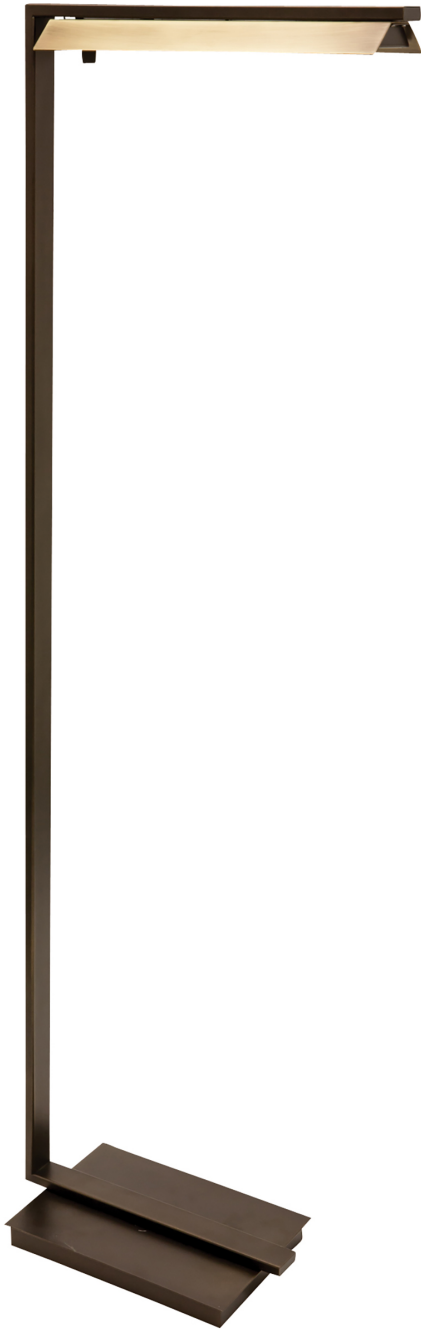

[Read More](#)

SKU: JLED550-CHB

Price: \$360.00

JAY FLOOR LAMP

Jay 52" LED Floor Lamps in Granite with Satin Nickel

- **SKU:** JLED500-GT
- **Finish Shown:** Granite
- Other finishes available. Please call 800-428-5367 for assistance.
- **Dimensions:** 52"H x 8"W x 15.5"D
- **Base/Backplate:** 8" x 13"
- **Switch:** On Shade
- **Shade Size:** 3.75" x 14"
- **Shade Material:** Metal
- **Base Material:** Metal
- **Voltage:** 120
- **Bulb:** Integrated LED-3000K, 85 CRI, 4.5W, 500 Lumens
- **Type of Bulbs:** LED
- **Bulb Included:** Yes

[Read More](#)

SKU: JLED500-GT

Price: \$552.00

JAY FLOOR LAMP

Jay 52" LED Floor Lamps in Black with Polished Nickel

- **SKU:** JLED500-BLK
- **Finish Shown:** Black
- Other finishes available. Please call 800-428-5367 for assistance.
- **Dimensions:** 52"H x 8"W x 15.5"D
- **Base/Backplate:** 8" x 13"
- **Switch:** On Shade
- **Shade Size:** 3.75" x 14"
- **Shade Material:** Metal
- **Base Material:** Metal
- **Voltage:** 120
- **Bulb:** Integrated LED-3000K, 85 CRI, 4.5W, 500 Lumens
- **Type of Bulbs:** LED
- **Bulb Included:** Yes

[Read More](#)

SKU: JLED500-BLK

Price: \$552.00

JAY FLOOR LAMP

Jay 52" LED Floor Lamps in Chestnut Bronze with Antique Brass

- **SKU:** JLED500-CHB
- **Finish Shown:** Chestnut Bronze
- Other finishes available. Please call 800-428-5367 for assistance.
- **Dimensions:** 52"H x 8"W x 15.5"D
- **Base/Backplate:** 8" x 13"
- **Switch:** On Shade
- **Shade Size:** 3.75" x 14"
- **Shade Material:** Metal
- **Base Material:** Metal
- **Voltage:** 120
- **Bulb:** Integrated LED-3000K, 85 CRI, 4.5W, 500 Lumens
- **Type of Bulbs:** LED
- **Bulb Included:** Yes