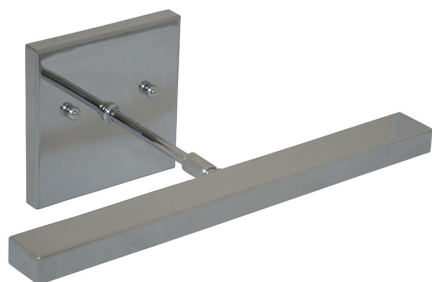

[Read More](#)

SKU: DHLEDZ12-52

Price: $364.00

DIRECT WIRE HORIZON LED PICTURE LIGHT

Direct Wire Horizon 12" LED Picture Light in Chrome

- **SKU:** DHLEDZ12-62
- **Finish Shown:** Chrome
- Other finishes available. Please call 800-428-5367 for assistance.
- **Dimensions:** 2.75"H x 12"W x 7"D
- **Base/Backplate:** 2.75" x 4.5"
- **Shade Size:** 12"
- **Shade Material:** Metal
- **Base Material:** Metal
- **Voltage:** 120
- **Number of Bulbs:** 1
- **Bulb:** LED-4.5W, 2700K, 90CRI, 360 Lumens
- **Type of Bulbs:** LED
- **Bulb Included:** Yes

[Read More](#)

SKU: DHLEDZ12-62

Price: $364.00