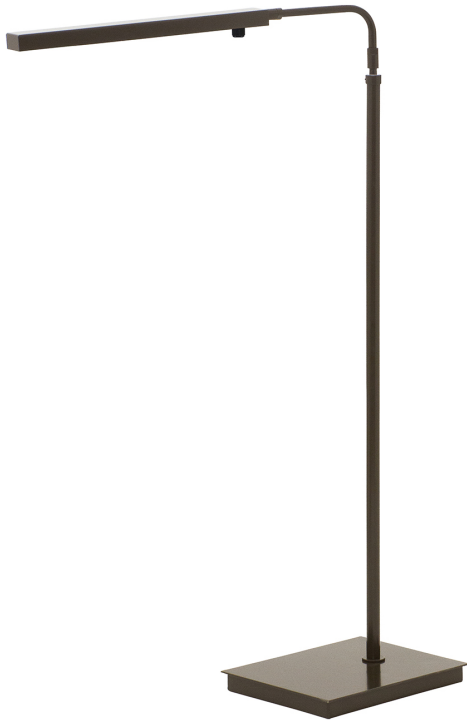

HORIZON LED FLOOR LAMPS

Horizon LEDZ Architectural Bronze Task Floor Lamps

- **SKU:** HLEDZ600-ABZ
- **Finish Shown:** Architectural Bronze
- Other finishes available. Please call 800-428-5367 for assistance.
- **Dimensions:** 37.5"-49.5"H x 8.5"W x 20.5"D
- **Base/Backplate:** 10.5" x 8.5"
- **Switch:** On Shade
- **Shade Size:** 14"
- **Shade Material:** Metal
- **Base Material:** Metal
- **Voltage:** 120
- **Number of Bulbs:** 1
- **Bulb:** LED-4.5W, 2700K, 90CRI, 360 Lumens
- **Type of Bulbs:** LED
- **Bulb Included:** Yes

[Read More](#)

SKU: HLEDZ600-ABZ

Price: $552.00