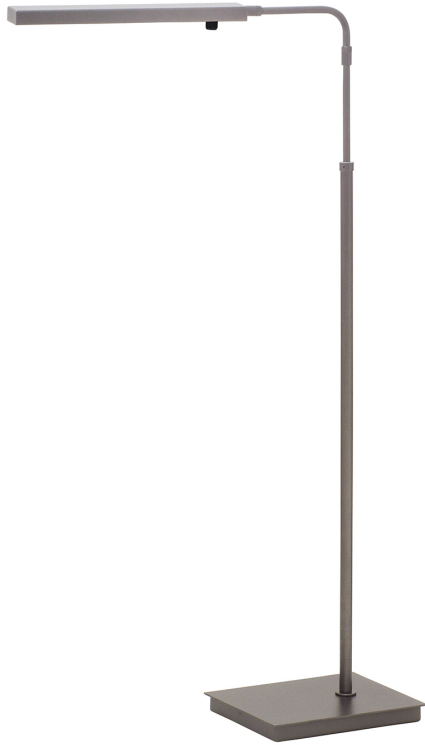

HOUSE OF TROY

HORIZON LED FLOOR LAMPS

Horizon LEDZ Granite Task Floor Lamps

- **SKU:** HLEDZ600-GT
- **Finish Shown:** Granite
- Other finishes available. Please call 800-428-5367 for assistance.
- **Dimensions:** 37.5"-49.5"H x 8.5"W x 20.5"D
- **Base/Backplate:** 10.5" x 8.5"
- **Switch:** On Shade
- **Shade Size:** 14"
- **Shade Material:** Metal
- **Base Material:** Metal
- **Voltage:** 120
- **Number of Bulbs:** 1
- **Bulb:** LED-4.5W, 2700K, 90CRI, 360 Lumens
- **Type of Bulbs:** LED
- **Bulb Included:** Yes

[Read More](#)

SKU: HLEDZ600-GT

Price: \$552.00

HORIZON LED DESK LAMP

Horizon LEDZ Architectural Bronze Task Desk Lamp

- **SKU:** HLEDZ650-ABZ
- **Finish Shown:** Architectural Bronze
- Other finishes available. Please call 800-428-5367 for assistance.
- **Dimensions:** 12" -19"H x 6"W x 29"D
- **Base/Backplate:** 7.25" x 6"
- **Switch:** On Shade
- **Shade Size:** 14"
- **Shade Material:** Metal
- **Base Material:** Metal
- **Voltage:** 120
- **Number of Bulbs:** 1
- **Bulb:** LED-4.5W, 2700K, 90CRI, 360 Lumens
- **Type of Bulbs:** LED
- **Bulb Included:** Yes

[Read More](#)

SKU: HLEDZ650-ABZ

Price: \$552.00

HORIZON LED DESK LAMP

Horizon LEDZ Granite Task Desk Lamp

- **SKU:** HLEDZ650-GT
- **Finish Shown:** Granite
- Other finishes available. Please call 800-428-5367 for assistance.
- **Dimensions:** 12" -19"H x 6"W x 29"D
- **Base/Backplate:** 7.25" x 6"
- **Switch:** On Shade
- **Shade Size:** 14"
- **Shade Material:** Metal
- **Base Material:** Metal
- **Voltage:** 120
- **Number of Bulbs:** 1
- **Bulb:** LED-4.5W, 2700K, 90CRI, 360 Lumens
- **Type of Bulbs:** LED
- **Bulb Included:** Yes