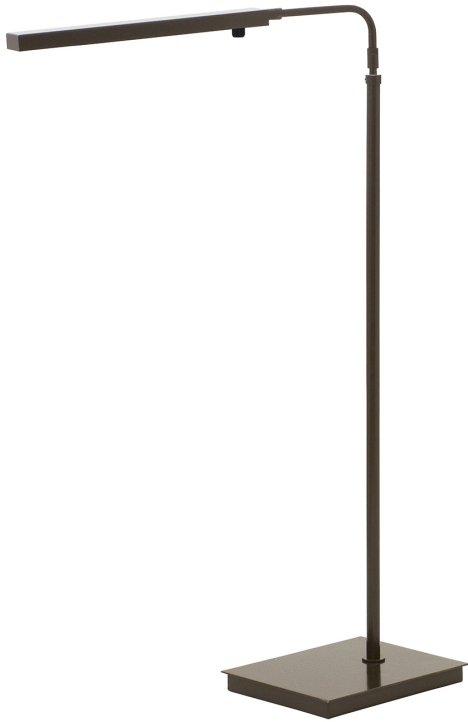

HORIZON LED FLOOR LAMPS

Horizon LEDZ Architectural Bronze Task Floor Lamps

- **SKU:** HLEDZ600-ABZ
- **Finish Shown:** Architectural Bronze
- Other finishes available. Please call 800-428-5367 for assistance.
- **Dimensions:** 37.5"-49.5"H x 8.5"W x 20.5"D
- **Base/Backplate:** 10.5" x 8.5"
- **Switch:** On Shade
- **Shade Size:** 14"
- **Shade Material:** Metal
- **Base Material:** Metal
- **Voltage:** 120
- **Number of Bulbs:** 1
- **Bulb:** LED-4.5W, 2700K, 90CRI, 360 Lumens
- **Type of Bulbs:** LED
- **Bulb Included:** Yes

[Read More](#)

SKU: HLEDZ600-ABZ

Price: $552.00