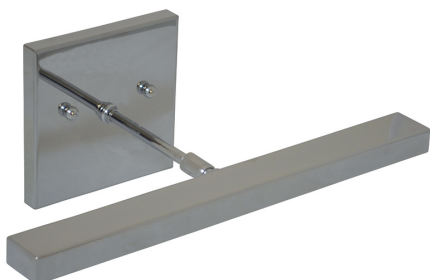

[Read More](#)

SKU: DHLEDZ12-52

Price: $364.00

DIRECT WIRE HORIZON LED PICTURE LIGHT

Direct Wire Horizon 12" LED Picture Light in Chrome

- **SKU:** DHLEDZ12-62
- **Finish Shown:** Chrome
- Other finishes available. Please call 800-428-5367 for assistance.
- **Dimensions:** 2.75"H x 12"W x 7"D
- **Base/Backplate:** 2.75" x 4.5"
- **Shade Size:** 12"
- **Shade Material:** Metal
- **Base Material:** Metal
- **Voltage:** 120
- **Number of Bulbs:** 1
- **Bulb:** LED-4.5W, 2700K, 90CRI, 360 Lumens
- **Type of Bulbs:** LED
- **Bulb Included:** Yes

[Read More](#)

SKU: DHLEDZ12-62

Price: $364.00