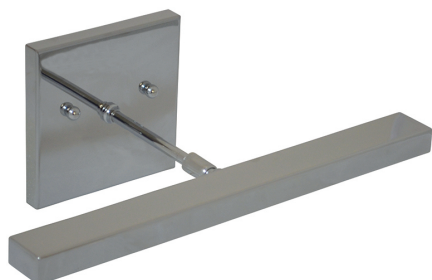

[Read More](#)

SKU: DHLEDZ12-52

Price: $364.00

DIRECT WIRE HORIZON LED PICTURE LIGHT

Direct Wire Horizon 12" LED Picture Light in Chrome

- **SKU:** DHLEDZ12-62
- **Finish Shown:** Chrome
- Other finishes available. Please call 800-428-5367 for assistance.
- **Dimensions:** 2.75"H x 12"W x 7"D
- **Base/Backplate:** 2.75" x 4.5"
- **Shade Size:** 12"
- **Shade Material:** Metal
- **Base Material:** Metal
- **Voltage:** 120
- **Number of Bulbs:** 1
- **Bulb:** LED-4.5W, 2700K, 90CRI, 360 Lumens
- **Type of Bulbs:** LED
- **Bulb Included:** Yes

[Read More](#)

SKU: DHLEDZ12-62

Price: $364.00