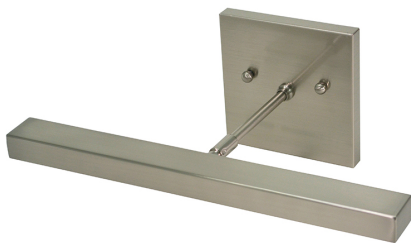

DIRECT WIRE HORIZON LED PICTURE LIGHT

Direct Wire Horizon 12" LED Picture Light in Satin Nickel

- **SKU:** DHLEDZ12-52
- **Finish Shown:** Satin Nickel
- Other finishes available. Please call 800-428-5367 for assistance.
- **Dimensions:** 2.75"H x 12"W x 7"D
- **Base/Backplate:** 2.75" x 4.5"
- **Shade Size:** 12"
- **Shade Material:** Metal
- **Base Material:** Metal
- **Voltage:** 120
- **Number of Bulbs:** 1
- **Bulb:** LED-4.5W, 2700K, 90CRI, 360 Lumens
- **Type of Bulbs:** LED
- **Bulb Included:** Yes