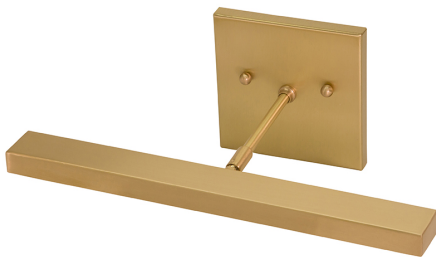

DIRECT WIRE HORIZON LED PICTURE LIGHT

Direct Wire Horizon 12" LED Picture Light in Satin Brass

- **SKU:** DHLEDZ12-51
- **Finish Shown:** Satin Brass
- Other finishes available. Please call 800-428-5367 for assistance.
- **Dimensions:** 2.75"H x 12"W x 7"D
- **Base/Backplate:** 2.75" x 4.5"
- **Shade Size:** 12"
- **Shade Material:** Metal
- **Base Material:** Metal
- **Voltage:** 120
- **Number of Bulbs:** 1
- **Bulb:** LED-4.5W, 2700K, 90CRI, 360 Lumens
- **Type of Bulbs:** LED
- **Bulb Included:** Yes

[Read More](#)

SKU: DHLEDZ12-51

Price: $328.00