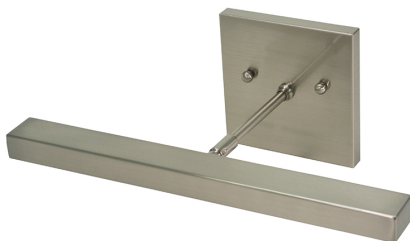

DIRECT WIRE HORIZON LED PICTURE LIGHT

Direct Wire Horizon 12" LED Picture Light in Satin Nickel

- **SKU:** DHLEDZ12-52
- **Finish Shown:** Satin Nickel
- Other finishes available. Please call 800-428-5367 for assistance.
- **Dimensions:** 2.75"H x 12"W x 7"D
- **Base/Backplate:** 2.75" x 4.5"
- **Shade Size:** 12"
- **Shade Material:** Metal
- **Base Material:** Metal
- **Voltage:** 120
- **Number of Bulbs:** 1
- **Bulb:** LED-4.5W, 2700K, 90CRI, 360 Lumens
- **Type of Bulbs:** LED
- **Bulb Included:** Yes