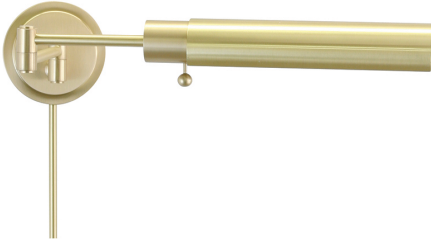

[Read More](#)

SKU: WS12-51J

Price: \$276.00

HOME OFFICE PHARMACY SWING ARM WALL SWINGS

Home/Office Wall Swing Satin Nickel

- **SKU:** WS12-52-F
- **Finish Shown:** Satin Nickel
- Other finishes available. Please call 800-428-5367 for assistance.
- **Dimensions:** 5"H x 10"W x 16"D
- **Base/Backplate:** 5"
- **Switch:** On Socket
- **Shade Model:** F-52
- **Shade Size:** 10"
- **Shade Material:** Metal
- **Base Material:** Metal
- **Voltage:** 120
- **Number of Bulbs:** 1
- **Bulb:** 60W-T10 medium base
- **Type of Bulbs:** LED
- **Bulb Included:** No

[Read More](#)

SKU: WS12-52-F

Price: \$276.00

HOME OFFICE PHARMACY SWING ARM WALL SWINGS

Home/Office Wall Swing Satin Nickel

- **SKU:** WS12-52J
- **Finish Shown:** Satin Nickel
- Other finishes available. Please call 800-428-5367 for assistance.
- **Dimensions:** 5"H x 8.25"W x 16"D
- **Base/Backplate:** 5"
- **Switch:** On Socket
- **Shade Model:** J-52
- **Shade Size:** 8.25" X 3.75"
- **Shade Material:** Metal
- **Base Material:** Metal
- **Voltage:** 120
- **Number of Bulbs:** 1
- **Bulb:** 100W medium base
- **Type of Bulbs:** LED

- **Bulb Included:** No

[Read More](#)

SKU: WS12-52J

Price: \$276.00

HOME OFFICE PHARMACY SWING ARM WALL SWINGS

Home/Office Wall Swing Satin Brass

- **SKU:** WS12-51-F
- **Finish Shown:** Satin Brass
- Other finishes available. Please call 800-428-5367 for assistance.
- **Dimensions:** 5"H x 10"W x 16"D
- **Base/Backplate:** 5"
- **Switch:** On Socket
- **Shade Model:** F-51
- **Shade Size:** 10"
- **Shade Material:** Metal
- **Base Material:** Metal
- **Voltage:** 120
- **Number of Bulbs:** 1
- **Bulb:** 60W-T10 medium base
- **Type of Bulbs:** LED
- **Bulb Included:** No