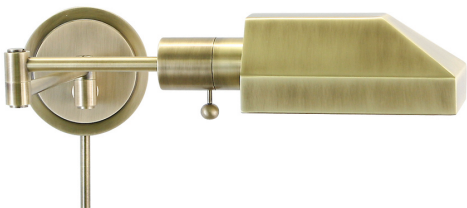

[Read More](#)

SKU: WS14-2-91

Price: \$434.00

HOME OFFICE PHARMACY SWING ARM WALL SWINGS

Home/Office Wall Swing Antique Brass

- **SKU:** WS12-71-F
- **Finish Shown:** Antique Brass
- Other finishes available. Please call 800-428-5367 for assistance.
- **Dimensions:** 5"H x 10"W x 16"D
- **Base/Backplate:** 5"
- **Switch:** On Socket
- **Shade Model:** F-71
- **Shade Size:** 10"
- **Shade Material:** Metal
- **Base Material:** Metal
- **Voltage:** 120
- **Number of Bulbs:** 1
- **Bulb:** 60W-T10 medium base
- **Type of Bulbs:** LED
- **Bulb Included:** No

[Read More](#)

SKU: WS12-71-F

Price: \$276.00

HOME OFFICE PHARMACY SWING ARM WALL SWINGS

Home/Office Wall Swing Antique Brass

- **SKU:** WS12-71J
- **Finish Shown:** Antique Brass
- Other finishes available. Please call 800-428-5367 for assistance.
- **Dimensions:** 5"H x 8.25"W x 16"D
- **Base/Backplate:** 5"
- **Switch:** On Socket
- **Shade Model:** J-71
- **Shade Size:** 8.25" X 3.75"
- **Shade Material:** Metal
- **Base Material:** Metal
- **Voltage:** 120
- **Number of Bulbs:** 1
- **Bulb:** 100W medium base
- **Type of Bulbs:** LED