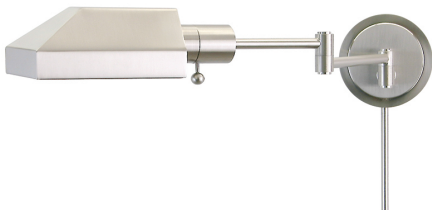

[Read More](#)

SKU: WS12-51J

Price: \$276.00

HOME OFFICE PHARMACY SWING ARM WALL SWINGS

Home/Office Wall Swing Satin Nickel

- **SKU:** WS12-52-F
- **Finish Shown:** Satin Nickel
- Other finishes available. Please call 800-428-5367 for assistance.
- **Dimensions:** 5"H x 10"W x 16"D
- **Base/Backplate:** 5"
- **Switch:** On Socket
- **Shade Model:** F-52
- **Shade Size:** 10"
- **Shade Material:** Metal
- **Base Material:** Metal
- **Voltage:** 120
- **Number of Bulbs:** 1
- **Bulb:** 60W-T10 medium base
- **Type of Bulbs:** LED
- **Bulb Included:** No

[Read More](#)

SKU: WS12-52-F

Price: \$276.00

HOME OFFICE PHARMACY SWING ARM WALL SWINGS

Home/Office Wall Swing Satin Nickel

- **SKU:** WS12-52J
- **Finish Shown:** Satin Nickel
- Other finishes available. Please call 800-428-5367 for assistance.
- **Dimensions:** 5"H x 8.25"W x 16"D
- **Base/Backplate:** 5"
- **Switch:** On Socket
- **Shade Model:** J-52
- **Shade Size:** 8.25" X 3.75"
- **Shade Material:** Metal
- **Base Material:** Metal
- **Voltage:** 120
- **Number of Bulbs:** 1
- **Bulb:** 100W medium base
- **Type of Bulbs:** LED