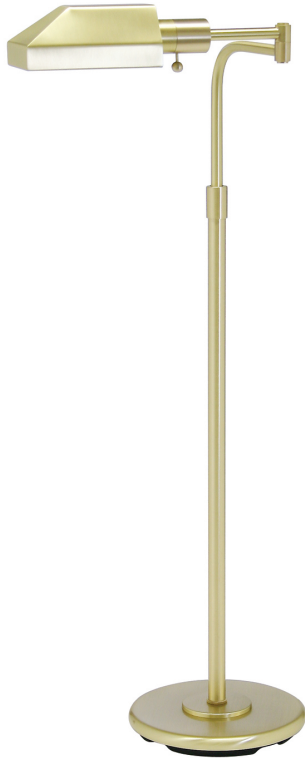

[Read More](#)

SKU: PH100-52J

Price: \$378.00

HOME OFFICE ADJUSTABLE PHARMACY FLOOR LAMPS

Home/Office Antique Brass Floor Lamps

- **SKU:** PH100-F-71
- **Finish Shown:** Antique Brass
- Other finishes available. Please call 800-428-5367 for assistance.
- **Dimensions:** 34"-48"H x 10.5"W x 17.5"D
- **Base/Backplate:** 10.5"
- **Switch:** On Socket
- **Shade Model:** F-71
- **Shade Size:** 10"
- **Shade Material:** Metal
- **Base Material:** Metal
- **Voltage:** 120
- **Number of Bulbs:** 1
- **Bulb:** 60W-T10 medium base
- **Type of Bulbs:** LED
- **Bulb Included:** No

[Read More](#)

SKU: PH100-F-71

Price: \$378.00

HOME OFFICE ADJUSTABLE PHARMACY FLOOR LAMPS

Home/Office Antique Brass Floor Lamps

- **SKU:** PH100-71J
- **Finish Shown:** Antique Brass
- Other finishes available. Please call 800-428-5367 for assistance.
- **Dimensions:** 34"-48"H x 10.5"W x 17.5"D
- **Base/Backplate:** 10.5"
- **Switch:** On Socket
- **Shade Model:** J-71
- **Shade Size:** 8.25" X 3.75"
- **Shade Material:** Metal
- **Base Material:** Metal
- **Voltage:** 120
- **Number of Bulbs:** 1
- **Bulb:** 100W medium base
- **Type of Bulbs:** LED
- **Bulb Included:** No

[Read More](#)

SKU: PH100-71J

Price: \$378.00

HOME OFFICE ADJUSTABLE PHARMACY FLOOR LAMPS

Home/Office Satin Brass Floor Lamps

- **SKU:** PH100-51J
- **Finish Shown:** Satin Brass
- Other finishes available. Please call 800-428-5367 for assistance.
- **Dimensions:** 34"-48"H x 10.5"W x 17.5"D
- **Base/Backplate:** 10.5"
- **Switch:** On Socket
- **Shade Model:** J-51
- **Shade Size:** 8.25" X 3.75"
- **Shade Material:** Metal
- **Base Material:** Metal
- **Voltage:** 120
- **Number of Bulbs:** 1
- **Bulb:** 100W medium base
- **Type of Bulbs:** LED
- **Bulb Included:** No