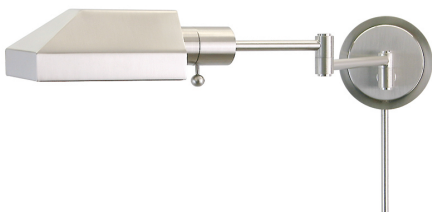

[Read More](#)

SKU: WS12-51J

Price: \$276.00

HOME OFFICE PHARMACY SWING ARM WALL SWINGS

Home/Office Wall Swing Satin Nickel

- **SKU:** WS12-52-F
- **Finish Shown:** Satin Nickel
- Other finishes available. Please call 800-428-5367 for assistance.
- **Dimensions:** 5"H x 10"W x 16"D
- **Base/Backplate:** 5"
- **Switch:** On Socket
- **Shade Model:** F-52
- **Shade Size:** 10"
- **Shade Material:** Metal
- **Base Material:** Metal
- **Voltage:** 120
- **Number of Bulbs:** 1
- **Bulb:** 60W-T10 medium base
- **Type of Bulbs:** LED
- **Bulb Included:** No

[Read More](#)

SKU: WS12-52-F

Price: \$276.00

HOME OFFICE PHARMACY SWING ARM WALL SWINGS

Home/Office Wall Swing Satin Nickel

- **SKU:** WS12-52J
- **Finish Shown:** Satin Nickel
- Other finishes available. Please call 800-428-5367 for assistance.
- **Dimensions:** 5"H x 8.25"W x 16"D
- **Base/Backplate:** 5"
- **Switch:** On Socket
- **Shade Model:** J-52
- **Shade Size:** 8.25" X 3.75"
- **Shade Material:** Metal
- **Base Material:** Metal
- **Voltage:** 120
- **Number of Bulbs:** 1
- **Bulb:** 100W medium base
- **Type of Bulbs:** LED