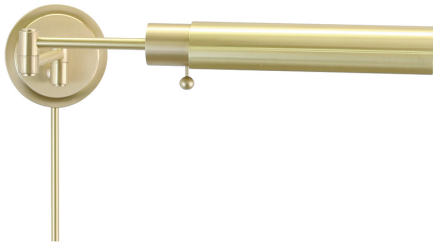

## HOME OFFICE PHARMACY SWING ARM WALL SWINGS

Home/Office Wall Swing Satin Nickel

- **SKU:** WS12-52J
- **Finish Shown:** Satin Nickel
- Other finishes available. Please call 800-428-5367 for assistance.
- **Dimensions:** 5"H x 8.25"W x 16"D
- **Base/Backplate:** 5"
- **Switch:** On Socket
- **Shade Model:** J-52
- **Shade Size:** 8.25" X 3.75"
- **Shade Material:** Metal
- **Base Material:** Metal
- **Voltage:** 120
- **Number of Bulbs:** 1
- **Bulb:** 100W medium base
- **Type of Bulbs:** LED

- **Bulb Included:** No

[Read More](#)

**SKU:** WS12-52J

**Price:** \$276.00