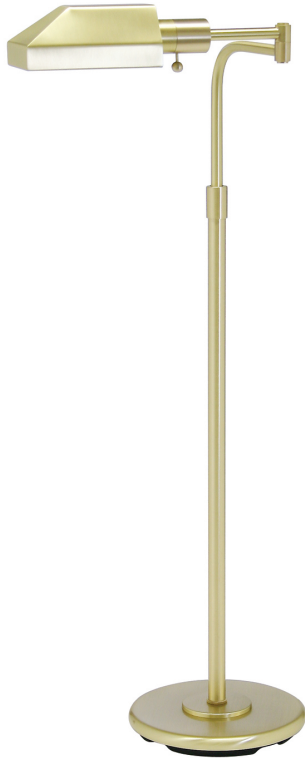

## HOME OFFICE ADJUSTABLE PHARMACY FLOOR LAMPS

Home/Office Antique Brass Floor Lamps

- **SKU:** PH100-F-71
- **Finish Shown:** Antique Brass
- Other finishes available. Please call 800-428-5367 for assistance.
- **Dimensions:** 34"-48"H x 10.5"W x 17.5"D
- **Base/Backplate:** 10.5"
- **Switch:** On Socket
- **Shade Model:** F-71
- **Shade Size:** 10"
- **Shade Material:** Metal
- **Base Material:** Metal
- **Voltage:** 120
- **Number of Bulbs:** 1
- **Bulb:** 60W-T10 medium base
- **Type of Bulbs:** LED
- **Bulb Included:** No

[Read More](#)

**SKU:** PH100-F-71

**Price:** \$378.00

## HOME OFFICE ADJUSTABLE PHARMACY FLOOR LAMPS

Home/Office Antique Brass Floor Lamps

- **SKU:** PH100-71J
- **Finish Shown:** Antique Brass
- Other finishes available. Please call 800-428-5367 for assistance.
- **Dimensions:** 34"-48"H x 10.5"W x 17.5"D
- **Base/Backplate:** 10.5"
- **Switch:** On Socket
- **Shade Model:** J-71
- **Shade Size:** 8.25" X 3.75"
- **Shade Material:** Metal
- **Base Material:** Metal
- **Voltage:** 120
- **Number of Bulbs:** 1
- **Bulb:** 100W medium base
- **Type of Bulbs:** LED
- **Bulb Included:** No

[Read More](#)

**SKU:** PH100-71J

**Price:** \$378.00