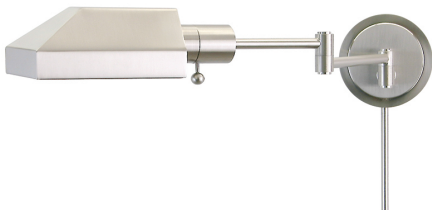

HOME OFFICE PHARMACY SWING ARM WALL SWINGS

Home/Office Wall Swing Satin Nickel

- **SKU:** WS12-52J
- **Finish Shown:** Satin Nickel
- Other finishes available. Please call 800-428-5367 for assistance.
- **Dimensions:** 5"H x 8.25"W x 16"D
- **Base/Backplate:** 5"
- **Switch:** On Socket
- **Shade Model:** J-52
- **Shade Size:** 8.25" X 3.75"
- **Shade Material:** Metal
- **Base Material:** Metal
- **Voltage:** 120
- **Number of Bulbs:** 1
- **Bulb:** 100W medium base
- **Type of Bulbs:** LED