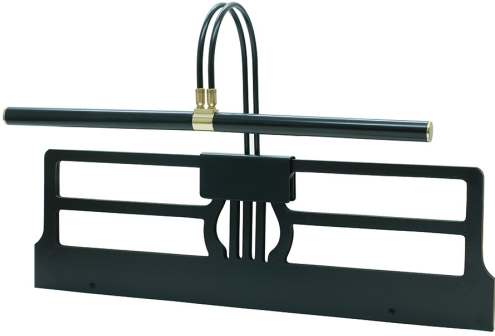

## GRAND PIANO LED CLAMP LAMP

Grand Piano LED Clamp Lamp 26" Black

- **SKU:** GPLED26-7
- **Finish Shown:** Black
- Other finishes available. Please call 800-428-5367 for assistance.
- **Dimensions:** 5.5"H x 26"W x 5.5"D
- **Base/Backplate:** 2.5" x 5.5"
- **Switch:** On Shade
- **Shade Size:** 26"
- **Shade Material:** Metal
- **Base Material:** Metal
- **Voltage:** 100-240
- **Number of Bulbs:** 1
- **Bulb:** LED-5W, 3500K, 85CRI, 640 Lumens
- **Type of Bulbs:** LED

## GRAND PIANO CLAMP LAMP

Slim-Line Grand Piano and Desk Lamps 22"  
Polished Brass

- **SKU:** GPXL22-61
- **Finish Shown:** Polished Brass
- Other finishes available. Please call 800-428-5367 for assistance.
- **Dimensions:** 8"H x 22"W x 7.25"D
- **Base/Backplate:** adjusts to .75"
- **Switch:** In-line switch on cord 6" from clamp
- **Shade Size:** 22"
- **Shade Material:** Metal
- **Base Material:** Metal
- **Voltage:** 120
- **Number of Bulbs:** 4
- **Bulb:** 15W-T4 candelabra base
- **Type of Bulbs:** Incandescent
- **Bulb Included:** Yes

## GRAND PIANO CLAMP LAMP

Slim-Line Grand Piano and Desk Lamps 22" Black with Polished Brass Accents

- **SKU:** GPXL-617
- **Finish Shown:** Black/Polished Brass
- Other finishes available. Please call 800-428-5367 for assistance.
- **Dimensions:** 8"H x 22"W x 7.25"D
- **Base/Backplate:** adjusts to .75"
- **Switch:** In-line switch on cord 6" from clamp
- **Shade Size:** 22"
- **Shade Material:** Metal
- **Base Material:** Metal
- **Voltage:** 120
- **Number of Bulbs:** 4
- **Bulb:** 15W-T4 candelabra base
- **Type of Bulbs:** Incandescent
- **Bulb Included:** Yes