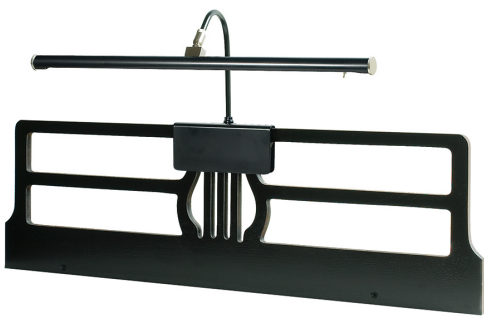

## GRAND PIANO HALOGEN CLAMP LAMP

Grand Piano Halogen Clamp Lamp 10" Black

- **SKU:** GPH10-BLK
- **Finish Shown:** Black
- Other finishes available. Please call 800-428-5367 for assistance.
- **Dimensions:** 5.5"H x 10"W x 7.5"D
- **Base/Backplate:** adjusts to .75"
- **Switch:** Full range dimmer switch on shade
- **Shade Size:** 10"
- **Shade Material:** Metal
- **Base Material:** Metal
- **Voltage:** 120
- **Number of Bulbs:** 1
- **Bulb:** 50W GU10
- **Type of Bulbs:** Halogen
- **Bulb Included:** Yes

## GRAND PIANO HALOGEN CLAMP LAMP

Grand Piano Halogen Clamp Lamp 10" Polished Brass

- **SKU:** GPH10-PB
- **Finish Shown:** Polished Brass
- Other finishes available. Please call 800-428-5367 for assistance.
- **Dimensions:** 5.5"H x 10"W x 7.5"D
- **Base/Backplate:** adjusts to .75"
- **Switch:** Full range dimmer switch on shade
- **Shade Size:** 10"
- **Shade Material:** Metal
- **Base Material:** Metal
- **Voltage:** 120
- **Number of Bulbs:** 1
- **Bulb:** 50W GU10
- **Type of Bulbs:** Halogen
- **Bulb Included:** Yes

## GRAND PIANO LED CLAMP LAMP

Grand Piano LED Clamp Lamp 19" Black with Satin Nickel Accents

- **SKU:** GPLED19-527
- **Finish Shown:** Black/Satin Nickel
- Other finishes available. Please call 800-428-5367 for assistance.
- **Dimensions:** 5"H x 19"W x 3.75"D
- **Base/Backplate:** adjusts to .75"
- **Switch:** In-line switch on cord 6" from clamp
- **Shade Size:** 19"
- **Shade Material:** Metal
- **Base Material:** Metal
- **Voltage:** 100-240
- **Number of Bulbs:** 1
- **Bulb:** LED-4.7W, 3000K, 80CRI, 200 Lumens
- **Type of Bulbs:** LED
- **Bulb Included:** Yes