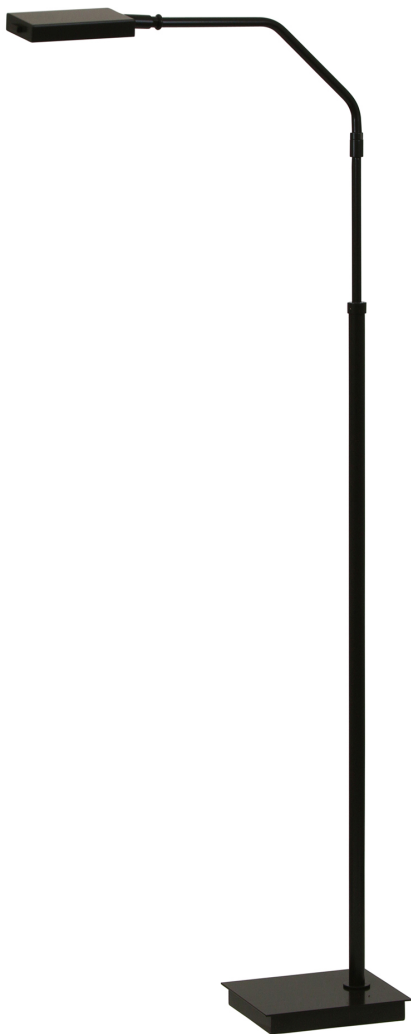

HOUSE OF TROY

GENERATION LED WALL SWING LAMP

Generation LED Swing Arm Lamp in white

- **SKU:** G475-WT
- **Finish Shown:** White
- Other finishes available. Please call 800-428-5367 for assistance.
- **Dimensions:** 5"H x 8.5"W x 17.75"D
- **Base/Backplate:** 5"
- **Switch:** Touch dimmer switch on shade
- **Shade Size:** 4" x 1 3/8"
- **Shade Material:** Metal
- **Base Material:** metal
- **Voltage:** 24
- **Number of Bulbs:** 1
- **Bulb:** LED-3000K, 80 CRI, 6 Watt, 500 Lumens
- **Type of Bulbs:** LED
- **Bulb Included:** Yes

[Read More](#)

SKU: G475-WT

Price: \$398.00

GENERATION G500-ABZ

Generation adjustable LED floor lamp in architectural bronze

- **SKU:** G500-ABZ
- **Finish Shown:** Architectural Bronze
- Other finishes available. Please call 800-428-5367 for assistance.
- **Dimensions:** 42" to 51.5"H x 18.5"W x 17"D
- **Base/Backplate:** 6" x 7.25"
- **Switch:** In-Line with full range dimmer
- **Shade Size:** 2.5" x 5"
- **Shade Material:** Metal
- **Base Material:** metal
- **Voltage:** 24
- **Number of Bulbs:** 1
- **Bulb:** LED-2900K, 96 CRI, 6.8 Watts, 800 Lumens
- **Type of Bulbs:** LED
- **Bulb Included:** Yes

[Read More](#)

SKU: G500-ABZ

Price: \$440.00

GENERATION G550-ABZ

Generation adjustable LED table lamp in architectural bronze

- **SKU:** G550-ABZ
- **Finish Shown:** Architectural Bronze
- Other finishes available. Please call 800-428-5367 for assistance.
- **Dimensions:** 17.5"H x 12.5"W x 11.5"D
- **Base/Backplate:** 6" x 7.25"
- **Switch:** In-Line with full range dimmer
- **Shade Size:** 2.5" x 5"
- **Shade Material:** Metal
- **Base Material:** metal
- **Voltage:** 24
- **Number of Bulbs:** 1
- **Bulb:** LED-2900K, 96 CRI, 6.8 Watts, 800 Lumens
- **Type of Bulbs:** LED
- **Bulb Included:** Yes