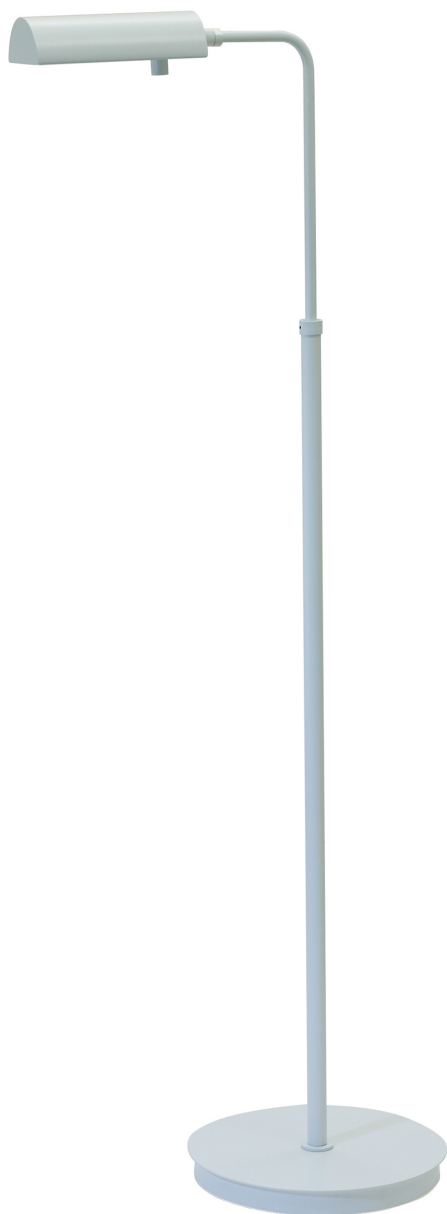

[Read More](#)

SKU: G200-CHB

Price: \$468.00

GENERATION ADJUSTABLE HALOGEN PHARMACY FLOOR LAMP

Generation Collection Floor Lamps Chestnut
Bronze

- **SKU:** G100-CHB
- **Finish Shown:** Chestnut Bronze
- Other finishes available. Please call 800-428-5367 for assistance.
- **Dimensions:** 32.5"- 45"H x 10"W x 11.5"D
- **Base/Backplate:** 10"
- **Switch:** Full range dimmer switch on shade
- **Shade Size:** 6.5" x 3.25"
- **Shade Material:** Metal
- **Base Material:** Metal
- **Voltage:** 120
- **Number of Bulbs:** 1
- **Bulb:** 50W GU10
- **Type of Bulbs:** Halogen
- **Bulb Included:** Yes

[Read More](#)

SKU: G100-CHB

Price: \$398.00

GENERATION ADJUSTABLE HALOGEN PHARMACY FLOOR LAMP

Generation Collection Floor Lamps Granite

- **SKU:** G100-GT
- **Finish Shown:** Granite
- Other finishes available. Please call 800-428-5367 for assistance.
- **Dimensions:** 32.5"- 45"H x 10"W x 11.5"D
- **Base/Backplate:** 10"
- **Switch:** Full range dimmer switch on shade
- **Shade Size:** 6.5" x 3.25"
- **Shade Material:** Metal
- **Base Material:** Metal
- **Voltage:** 120
- **Number of Bulbs:** 1
- **Bulb:** 50W GU10
- **Type of Bulbs:** Halogen
- **Bulb Included:** Yes

[Read More](#)

SKU: G100-GT

Price: \$398.00

GENERATION ADJUSTABLE HALOGEN PHARMACY FLOOR LAMP

Generation Collection Floor Lamps in White

- **SKU:** G100-WT
- **Finish Shown:** White
- Other finishes available. Please call 800-428-5367 for assistance.
- **Dimensions:** 32.5"- 45"H x 10"W x 11.5"D
- **Base/Backplate:** 10"
- **Switch:** Full range dimmer switch on shade
- **Shade Size:** 6.5" x 3.25"
- **Shade Material:** Metal
- **Base Material:** Metal
- **Voltage:** 120
- **Number of Bulbs:** 1
- **Bulb:** 50W GU10
- **Type of Bulbs:** Halogen
- **Bulb Included:** Yes