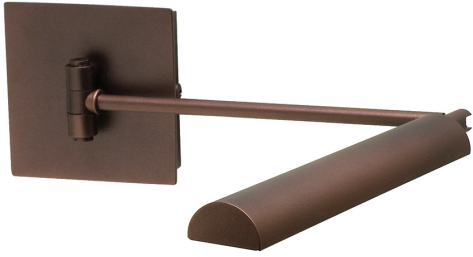

GENERATION LED WALL SWING LAMP

Generation Collection LED Wall Swings Chestnut Bronze

- **SKU:** G375-CHB
- **Finish Shown:** Chestnut Bronze
- Other finishes available. Please call 800-428-5367 for assistance.
- **Dimensions:** 5"H x 11.25"W x 24.5"D
- **Base/Backplate:** 5"x 5"
- **Switch:** On Shade
- **Shade Size:** 11.25"
- **Shade Material:** Metal
- **Base Material:** Metal
- **Voltage:** 100-240
- **Number of Bulbs:** 1
- **Bulb:** LED-5W, 3500K, 85CRI, 320 Lumens
- **Type of Bulbs:** LED
- **Bulb Included:** Yes

[Read More](#)

SKU: G375-CHB

Price: $398.00