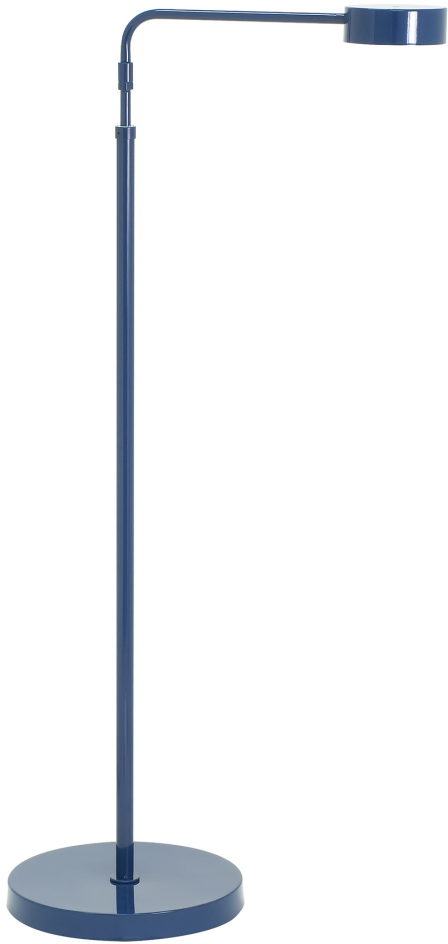

[Read More](#)

SKU: G450-BLK

Price: \$398.00

GENERATION ADJUSTABLE LED DESK LAMP

Generation Adjustable LED Table Lamps in Bittersweet

- **SKU:** G450-BS
- **Finish Shown:** Bittersweet
- Other finishes available. Please call 800-428-5367 for assistance.
- **Dimensions:** 11" - 16.5"H x 9"W x 9"D
- **Base/Backplate:** 7"
- **Switch:** Touch dimmer switch on shade
- **Shade Size:** 4" x 1 3/8"
- **Shade Material:** Metal
- **Base Material:** Metal
- **Voltage:** 24
- **Number of Bulbs:** 1

- **Bulb:** LED-6W, 3000K, 80CRI, 500 Lumens
- **Type of Bulbs:** LED
- **Bulb Included:** Yes

[Read More](#)

SKU: G450-BS

Price: \$398.00

GENERATION ADJUSTABLE LED FLOOR LAMP

Generation Adjustable LED Floor Lamps in
Granite

[Read More](#)

SKU: G400-GT

Price: \$520.00

GENERATION ADJUSTABLE LED FLOOR LAMP

Generation Adjustable LED Floor Lamps in Navy Blue

- **SKU:** G400-NB
- **Finish Shown:** Navy Blue
- Other finishes available. Please call 800-428-5367 for assistance.
- **Dimensions:** 37" - 46.5"H x 20.5"W x 20.5"D
- **Base/Backplate:** 10"
- **Switch:** Touch dimmer switch on shade
- **Shade Size:** 4" x 1 3/8"
- **Shade Material:** Metal
- **Base Material:** Metal
- **Voltage:** 24
- **Number of Bulbs:** 1
- **Bulb:** LED-6W, 3000K, 80CRI, 500 Lumens
- **Type of Bulbs:** LED
- **Bulb Included:** Yes