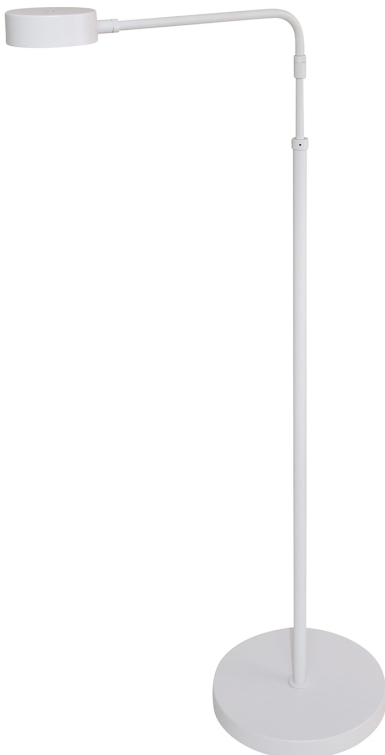

[Read More](#)

SKU: G400-GT

Price: \$520.00

GENERATION ADJUSTABLE LED FLOOR LAMP

Generation Adjustable LED Floor Lamps in Navy Blue

- **SKU:** G400-NB
- **Finish Shown:** Navy Blue
- Other finishes available. Please call 800-428-5367 for assistance.
- **Dimensions:** 37" - 46.5"H x 20.5"W x 20.5"D
- **Base/Backplate:** 10"
- **Switch:** Touch dimmer switch on shade
- **Shade Size:** 4" x 1 3/8"
- **Shade Material:** Metal
- **Base Material:** Metal
- **Voltage:** 24
- **Number of Bulbs:** 1
- **Bulb:** LED-6W, 3000K, 80CRI, 500 Lumens
- **Type of Bulbs:** LED
- **Bulb Included:** Yes

[Read More](#)

SKU: G400-NB

Price: \$520.00

GENERATION ADJUSTABLE LED FLOOR LAMP

Generation Adjustable LED Floor Lamps in Platinum Gray

- **SKU:** G400-PG
- **Finish Shown:** Platinum Gray
- Other finishes available. Please call 800-428-5367 for assistance.
- **Dimensions:** 37" - 46.5"H x 20.5"W x 20.5"D
- **Base/Backplate:** 10"
- **Switch:** Touch dimmer switch on shade
- **Shade Size:** 4" x 1 3/8"
- **Shade Material:** Metal
- **Base Material:** Metal
- **Voltage:** 24
- **Number of Bulbs:** 1
- **Bulb:** LED-6W, 3000K, 80CRI, 500 Lumens
- **Type of Bulbs:** LED
- **Bulb Included:** Yes

[Read More](#)

SKU: G400-PG

Price: \$520.00

GENERATION ADJUSTABLE LED FLOOR LAMP

Generation adjustable LED floor lamp in white

- **SKU:** G400-WT
- **Finish Shown:** White
- Other finishes available. Please call 800-428-5367 for assistance.
- **Dimensions:** 37" - 48"H x 20.5"W x 15.5"D
- **Base/Backplate:** 10"
- **Switch:** Touch dimmer switch on shade
- **Shade Size:** 4" x 1 3/8"
- **Shade Material:** Metal
- **Base Material:** metal
- **Voltage:** 24
- **Number of Bulbs:** 1
- **Bulb:** LED-3000K, 80 CRI, 6 Watt, 500 Lumens
- **Type of Bulbs:** LED
- **Bulb Included:** Yes