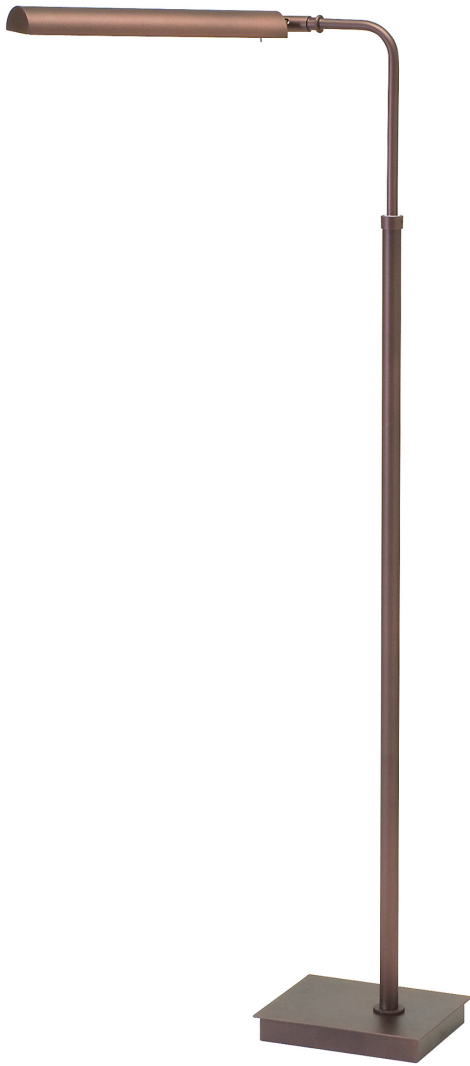

[Read More](#)

SKU: G350-GT

Price: \$398.00

GENERATION ADJUSTABLE LED FLOOR LAMP

Generation Collection LED Floor Lamps Black

- **SKU:** G300-BLK
- **Finish Shown:** Black
- Other finishes available. Please call 800-428-5367 for assistance.
- **Dimensions:** 37"- 46.5"H x 11.25"W x 17"D
- **Base/Backplate:** 6"x 7.25"
- **Switch:** On Shade
- **Shade Size:** 11.25"
- **Shade Material:** Metal
- **Base Material:** Metal
- **Voltage:** 100-240
- **Number of Bulbs:** 1
- **Bulb:** LED-5W, 3500K, 85CRI, 320 Lumens
- **Type of Bulbs:** LED
- **Bulb Included:** Yes

[Read More](#)

SKU: G300-BLK

Price: \$468.00

GENERATION ADJUSTABLE LED FLOOR LAMP

Generation Collection LED Floor Lamps Chestnut Bronze

- **SKU:** G300-CHB
- **Finish Shown:** Chestnut Bronze
- Other finishes available. Please call 800-428-5367 for assistance.
- **Dimensions:** 37"- 46.5"H x 11.25"W x 17"D
- **Base/Backplate:** 6"x 7.25"
- **Switch:** On Shade
- **Shade Size:** 11.25"
- **Shade Material:** Metal
- **Base Material:** Metal
- **Voltage:** 100-240
- **Number of Bulbs:** 1
- **Bulb:** LED-5W, 3500K, 85CRI, 320 Lumens
- **Type of Bulbs:** LED
- **Bulb Included:** Yes