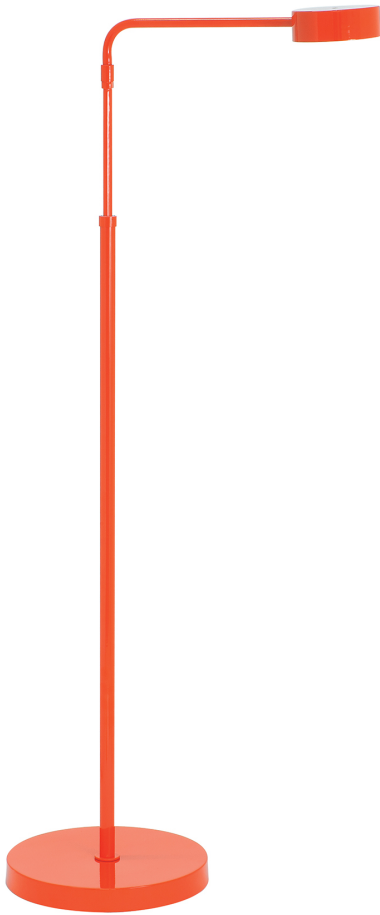

[Read More](#)

SKU: G400-WT

Price: \$520.00

GENERATION ADJUSTABLE LED FLOOR LAMP

Generation Adjustable LED Floor Lamps in
Architectural Bronze

- **SKU:** G400-ABZ
- **Finish Shown:** Architectural Bronze
- Other finishes available. Please call 800-428-5367 for assistance.
- **Dimensions:** 37" - 46.5"H x 20.5"W x 20.5"D
- **Base/Backplate:** 10"
- **Switch:** Touch dimmer switch on shade
- **Shade Size:** 4" x 1 3/8"
- **Shade Material:** Metal
- **Base Material:** Metal
- **Voltage:** 24
- **Number of Bulbs:** 1
- **Bulb:** LED-6W, 3000K, 80CRI, 500 Lumens
- **Type of Bulbs:** LED
- **Bulb Included:** Yes

[Read More](#)

SKU: G400-ABZ

Price: \$520.00

GENERATION ADJUSTABLE LED FLOOR LAMP

Generation adjustable LED floor lamp in Black

- **SKU:** G400-BLK
- **Finish Shown:** Black
- Other finishes available. Please call 800-428-5367 for assistance.
- **Dimensions:** 37" - 48"H x 20.5"W x 15.5"D
- **Base/Backplate:** 10"
- **Switch:** Touch dimmer switch on shade
- **Shade Size:** 4" x 1 3/8"
- **Shade Material:** Metal
- **Base Material:** metal
- **Voltage:** 24
- **Number of Bulbs:** 1
- **Bulb:** LED-3000K, 80 CRI, 6 Watt, 500 Lumens
- **Type of Bulbs:** LED
- **Bulb Included:** Yes

[Read More](#)

SKU: G400-BLK

Price: \$520.00

GENERATION ADJUSTABLE LED FLOOR LAMP

Generation Adjustable LED Floor Lamps in Bittersweet

- **SKU:** G400-BS
- **Finish Shown:** Bittersweet
- Other finishes available. Please call 800-428-5367 for assistance.
- **Dimensions:** 37" - 46.5"H x 20.5"W x 20.5"D
- **Base/Backplate:** 10"
- **Switch:** Touch dimmer switch on shade
- **Shade Size:** 4" x 1 3/8"
- **Shade Material:** Metal
- **Base Material:** Metal
- **Voltage:** 24
- **Number of Bulbs:** 1
- **Bulb:** LED-6W, 3000K, 80CRI, 500 Lumens
- **Type of Bulbs:** LED
- **Bulb Included:** Yes