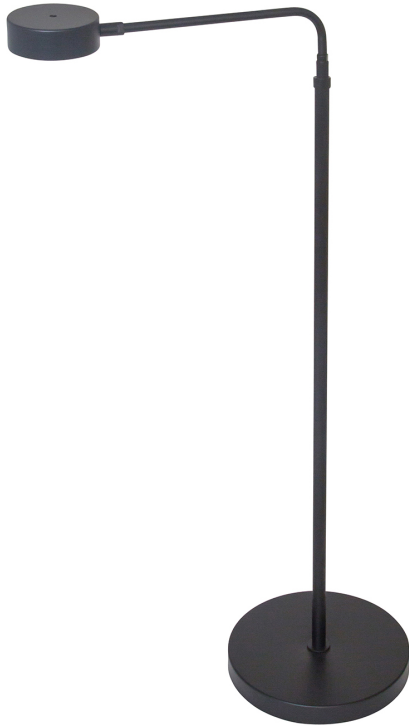

[Read More](#)

SKU: G400-PG

Price: \$520.00

GENERATION ADJUSTABLE LED FLOOR LAMP

Generation adjustable LED floor lamp in white

- **SKU:** G400-WT
- **Finish Shown:** White
- Other finishes available. Please call 800-428-5367 for assistance.
- **Dimensions:** 37" - 48"H x 20.5"W x 15.5"D
- **Base/Backplate:** 10"
- **Switch:** Touch dimmer switch on shade
- **Shade Size:** 4" x 1 3/8"
- **Shade Material:** Metal
- **Base Material:** metal
- **Voltage:** 24
- **Number of Bulbs:** 1
- **Bulb:** LED-3000K, 80 CRI, 6 Watt, 500 Lumens
- **Type of Bulbs:** LED
- **Bulb Included:** Yes

[Read More](#)

SKU: G400-WT

Price: \$520.00

GENERATION ADJUSTABLE LED FLOOR LAMP

Generation Adjustable LED Floor Lamps in
Architectural Bronze

- **SKU:** G400-ABZ
- **Finish Shown:** Architectural Bronze
- Other finishes available. Please call 800-428-5367 for assistance.
- **Dimensions:** 37" - 46.5"H x 20.5"W x 20.5"D
- **Base/Backplate:** 10"
- **Switch:** Touch dimmer switch on shade
- **Shade Size:** 4" x 1 3/8"
- **Shade Material:** Metal
- **Base Material:** Metal
- **Voltage:** 24
- **Number of Bulbs:** 1
- **Bulb:** LED-6W, 3000K, 80CRI, 500 Lumens
- **Type of Bulbs:** LED
- **Bulb Included:** Yes

[Read More](#)

SKU: G400-ABZ

Price: \$520.00

GENERATION ADJUSTABLE LED FLOOR LAMP

Generation adjustable LED floor lamp in Black

- **SKU:** G400-BLK
- **Finish Shown:** Black
- Other finishes available. Please call 800-428-5367 for assistance.
- **Dimensions:** 37" - 48"H x 20.5"W x 15.5"D
- **Base/Backplate:** 10"
- **Switch:** Touch dimmer switch on shade
- **Shade Size:** 4" x 1 3/8"
- **Shade Material:** Metal
- **Base Material:** metal
- **Voltage:** 24
- **Number of Bulbs:** 1
- **Bulb:** LED-3000K, 80 CRI, 6 Watt, 500 Lumens
- **Type of Bulbs:** LED
- **Bulb Included:** Yes