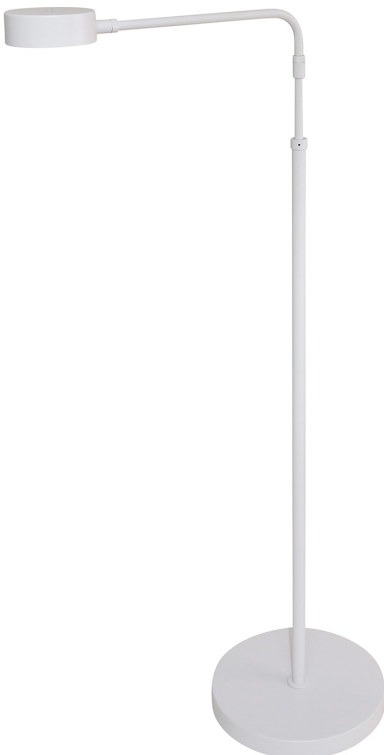

[Read More](#)

SKU: G400-GT

Price: \$520.00

GENERATION ADJUSTABLE LED FLOOR LAMP

Generation Adjustable LED Floor Lamps in Navy Blue

- **SKU:** G400-NB
- **Finish Shown:** Navy Blue
- Other finishes available. Please call 800-428-5367 for assistance.
- **Dimensions:** 37" - 46.5"H x 20.5"W x 20.5"D
- **Base/Backplate:** 10"
- **Switch:** Touch dimmer switch on shade
- **Shade Size:** 4" x 1 3/8"
- **Shade Material:** Metal
- **Base Material:** Metal
- **Voltage:** 24
- **Number of Bulbs:** 1
- **Bulb:** LED-6W, 3000K, 80CRI, 500 Lumens
- **Type of Bulbs:** LED
- **Bulb Included:** Yes

[Read More](#)

SKU: G400-NB

Price: \$520.00

GENERATION ADJUSTABLE LED FLOOR LAMP

Generation Adjustable LED Floor Lamps in Platinum Gray

- **SKU:** G400-PG
- **Finish Shown:** Platinum Gray
- Other finishes available. Please call 800-428-5367 for assistance.
- **Dimensions:** 37" - 46.5"H x 20.5"W x 20.5"D
- **Base/Backplate:** 10"
- **Switch:** Touch dimmer switch on shade
- **Shade Size:** 4" x 1 3/8"
- **Shade Material:** Metal
- **Base Material:** Metal
- **Voltage:** 24
- **Number of Bulbs:** 1
- **Bulb:** LED-6W, 3000K, 80CRI, 500 Lumens
- **Type of Bulbs:** LED
- **Bulb Included:** Yes

[Read More](#)

SKU: G400-PG

Price: \$520.00

GENERATION ADJUSTABLE LED FLOOR LAMP

Generation adjustable LED floor lamp in white

- **SKU:** G400-WT
- **Finish Shown:** White
- Other finishes available. Please call 800-428-5367 for assistance.
- **Dimensions:** 37" - 48"H x 20.5"W x 15.5"D
- **Base/Backplate:** 10"
- **Switch:** Touch dimmer switch on shade
- **Shade Size:** 4" x 1 3/8"
- **Shade Material:** Metal
- **Base Material:** metal
- **Voltage:** 24
- **Number of Bulbs:** 1
- **Bulb:** LED-3000K, 80 CRI, 6 Watt, 500 Lumens
- **Type of Bulbs:** LED
- **Bulb Included:** Yes