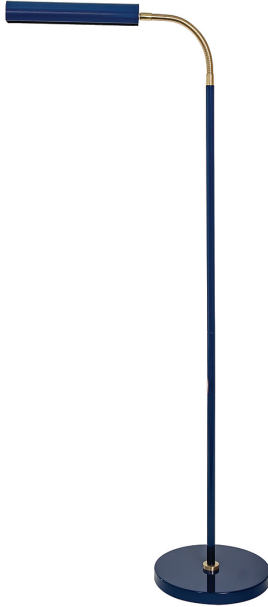

HOUSE OF TROY

FUSION FLOOR LAMP

Fusion Flex task floor lamp navy blue/satin brass

- **SKU:** FN100-NB/SB
- **Finish Shown:** Navy Blue/Satin Brass
- Other finishes available. Please call 800-428-5367 for assistance.
- **Dimensions:** 52.25"H x 10"W x 22.5"D
- **Base/Backplate:** 10" round diameter
- **Switch:** full range dimmer on shade
- **Shade Size:** 12"
- **Shade Material:** metal shade
- **Base Material:** Metal
- **Voltage:** 120
- **Number of Bulbs:** 1
- **Bulb:** 60W-T10 medium base
- **Type of Bulbs:** incandescent
- **Bulb Included:** No

[Read More](#)

SKU: FN100-NB/SB

Price: \$404.00

FUSION TABLE LAMP

Fusion Flex task table lamp black/satin nickel with USB port

- **SKU:** FN150-BLK/SN
- **Finish Shown:** Black/Satin Nickel
- Other finishes available. Please call 800-428-5367 for assistance.
- **Dimensions:** 16"H x 7"W x 17"D
- **Base/Backplate:** 7" round diameter
- **Switch:** full range dimmer on shade
- **Shade Size:** 8"
- **Shade Material:** metal shade
- **Base Material:** Metal
- **Voltage:** 120
- **Number of Bulbs:** 1
- **Bulb:** LED5W included 3000K 90+CRI 5watt 545 lumen
- **Type of Bulbs:** LED
- **Bulb Included:** Yes

[Read More](#)

SKU: FN150-NB/SB

Price: \$360.00

FUSION WALL LAMP

Fusion Flex wall swing lamp navy blue/satin brass with 30" cord cover

- **SKU:** FN175-NB/SB
- **Finish Shown:** Navy Blue/Satin Brass
- Other finishes available. Please call 800-428-5367 for assistance.
- **Dimensions:** 5-10"H x 5"W x 19.75"D
- **Base/Backplate:** 5" round diameter
- **Switch:** full range dimmer on shade
- **Shade Size:** 8"
- **Shade Material:** metal shade
- **Base Material:** Metal
- **Voltage:** 120
- **Number of Bulbs:** 1
- **Bulb:** LED5W included 3000K 90+CRI 5watt 545 lumen
- **Type of Bulbs:** LED
- **Bulb Included:** Yes