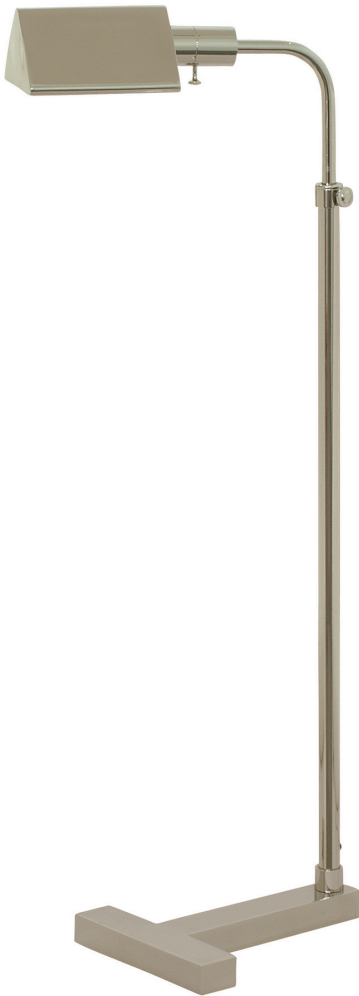

HOUSE OF TROY

FAIRFAX ADJUSTABLE PHARMACY FLOOR LAMPS

Fairfax Adjustable Pharmacy Lamp in Polished Nickel

- **SKU:** F100-PN
- **Finish Shown:** Polished Nickel
- Other finishes available. Please call 800-428-5367 for assistance.
- **Dimensions:** 36" to 53"H x 9"W x 13.5"D
- **Base/Backplate:** 9" x 12"
- **Switch:** On Socket
- **Shade Size:** 6.5" x 3"
- **Shade Material:** Metal
- **Base Material:** Metal
- **Voltage:** 120
- **Number of Bulbs:** 1
- **Bulb:** 75W medium base
- **Type of Bulbs:** LED
- **Bulb Included:** No

[Read More](#)

SKU: F100-PN

Price: \$434.00

FAIRFAX ADJUSTABLE PHARMACY FLOOR LAMPS

Fairfax Adjustable Pharmacy Lamp in Antique Brass

- **SKU:** F100-AB
- **Finish Shown:** Antique Brass
- Other finishes available. Please call 800-428-5367 for assistance.
- **Dimensions:** 36" to 53"H x 9"W x 13.5"D
- **Base/Backplate:** 9" x 12"
- **Switch:** On Socket
- **Shade Size:** 6.5" x 3"
- **Shade Material:** Metal
- **Base Material:** Metal
- **Voltage:** 120
- **Number of Bulbs:** 1
- **Bulb:** 75W medium base
- **Type of Bulbs:** LED
- **Bulb Included:** No

[Read More](#)

SKU: F100-AB

Price: \$434.00

FAIRFAX ADJUSTABLE PHARMACY FLOOR LAMPS

Fairfax Adjustable Pharmacy Lamp in Oil Rubbed Bronze

- **SKU:** F100-OB
- **Finish Shown:** Oil Rubbed Bronze
- Other finishes available. Please call 800-428-5367 for assistance.
- **Dimensions:** 36" to 53"H x 9"W x 13.5"D
- **Base/Backplate:** 9" x 12"
- **Switch:** On Socket
- **Shade Size:** 6.5" x 3"
- **Shade Material:** Metal
- **Base Material:** Metal
- **Voltage:** 120
- **Number of Bulbs:** 1
- **Bulb:** 75W medium base
- **Type of Bulbs:** LED
- **Bulb Included:** No

[Read More](#)

SKU: F100-OB

Price: \$434.00

INDEX

F

Fairfax Adjustable Pharmacy Floor Lamps 1, 2