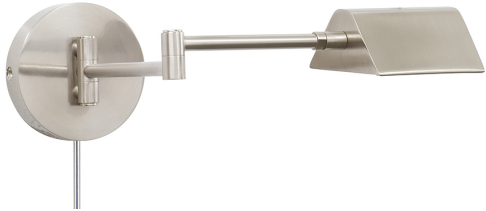

DELTA LED TASK WALL SWINGS

Delta LED Task Wall Swings

- **SKU:** D175-AB
- **Finish Shown:** Antique Brass
- Other finishes available. Please call 800-428-5367 for assistance.
- **Dimensions:** 5.5"H x 5.5"W x 21.25"D
- **Base/Backplate:** 5.5"
- **Switch:** Touch Dimmer on Shade
- **Shade Size:** 2" x 4"
- **Shade Material:** Metal
- **Base Material:** Metal
- **Voltage:** 24
- **Number of Bulbs:** 1
- **Bulb:** LED-6W, 3000K, 80CRI, 500 Lumens
- **Type of Bulbs:** LED
- **Bulb Included:** Yes

[Read More](#)

SKU: D175-AB

Price: \$498.00

DELTA LED TASK WALL SWINGS

Delta LED Task Wall Swings

- **SKU:** D175-OB
- **Finish Shown:** Oil Rubbed Bronze
- Other finishes available. Please call 800-428-5367 for assistance.
- **Dimensions:** 5.5"H x 5.5"W x 21.25"D
- **Base/Backplate:** 5.5"
- **Switch:** Touch Dimmer on Shade
- **Shade Size:** 2" x 4"
- **Shade Material:** Metal
- **Base Material:** Metal
- **Voltage:** 24
- **Number of Bulbs:** 1
- **Bulb:** LED-6W, 3000K, 80CRI, 500 Lumens
- **Type of Bulbs:** LED
- **Bulb Included:** Yes

[Read More](#)

SKU: D175-OB

Price: \$498.00

DELTA LED TASK WALL SWINGS

Delta LED Task Wall Swings

- **SKU:** D175-SN
- **Finish Shown:** Satin Nickel
- Other finishes available. Please call 800-428-5367 for assistance.
- **Dimensions:** 5.5"H x 5.5"W x 21.25"D
- **Base/Backplate:** 5.5"
- **Switch:** Touch Dimmer on Shade
- **Shade Size:** 2" x 4"
- **Shade Material:** Metal
- **Base Material:** Metal
- **Voltage:** 24
- **Number of Bulbs:** 1
- **Bulb:** LED-6W, 3000K, 80CRI, 500 Lumens
- **Type of Bulbs:** LED
- **Bulb Included:** Yes