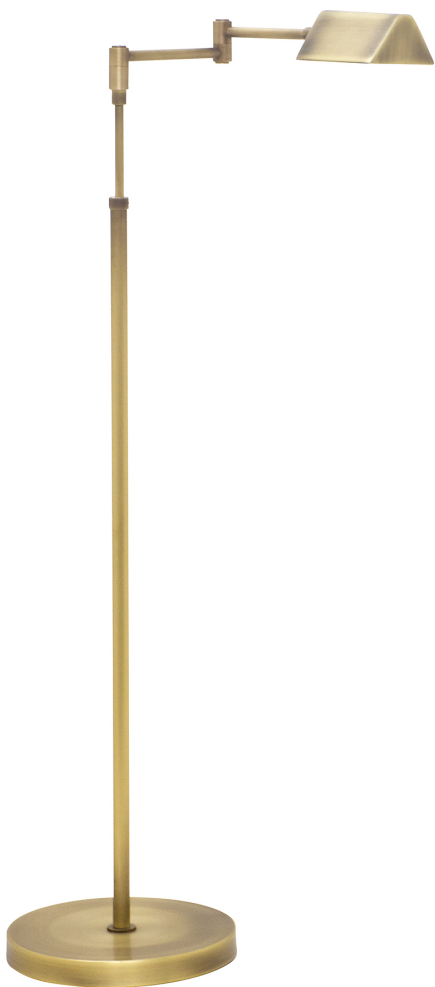

[Read More](#)

SKU: D175-SN

Price: \$498.00

DELTA LED TASK TABLE LAMPS

Delta LED Task Table Lamps

- **SKU:** D150-OB
- **Finish Shown:** Oil Rubbed Bronze
- Other finishes available. Please call 800-428-5367 for assistance.
- **Dimensions:** 18"H x 7"W x 21.25"D
- **Base/Backplate:** 7"
- **Switch:** Touch Dimmer on Shade
- **Shade Size:** 2" x 4"
- **Shade Material:** Metal
- **Base Material:** Metal
- **Voltage:** 24
- **Number of Bulbs:** 1
- **Bulb:** LED-6W, 3000K, 80CRI, 500 Lumens

- **Type of Bulbs:** LED
- **Bulb Included:** Yes

[Read More](#)

SKU: D150-OB

Price: \$498.00

DELTA LED TASK TABLE LAMPS

Delta LED Task Table Lamps

- **SKU:** D150-SN
- **Finish Shown:** Satin Nickel
- Other finishes available. Please call 800-428-5367 for assistance.
- **Dimensions:** 18"H x 7"W x 21.25"D
- **Base/Backplate:** 7"
- **Switch:** Touch Dimmer on Shade
- **Shade Size:** 2" x 4"
- **Shade Material:** Metal
- **Base Material:** Metal
- **Voltage:** 24
- **Number of Bulbs:** 1
- **Bulb:** LED-6W, 3000K, 80CRI, 500 Lumens
- **Type of Bulbs:** LED
- **Bulb Included:** Yes

[Read More](#)

SKU: D150-SN

Price: \$498.00

DELTA LED TASK FLOOR LAMPS

Delta LED Task Floor Lamps

- **SKU:** D100-AB
- **Finish Shown:** Antique Brass
- Other finishes available. Please call 800-428-5367 for assistance.
- **Dimensions:** 37.5"-49.5"H x 10"W x 20"D
- **Base/Backplate:** 10"
- **Switch:** Touch Dimmer on Shade
- **Shade Size:** 2" x 4"
- **Shade Material:** Metal
- **Base Material:** Metal
- **Voltage:** 24
- **Number of Bulbs:** 1
- **Bulb:** LED-6W, 3000K, 80CRI, 500 Lumens
- **Type of Bulbs:** LED
- **Bulb Included:** Yes