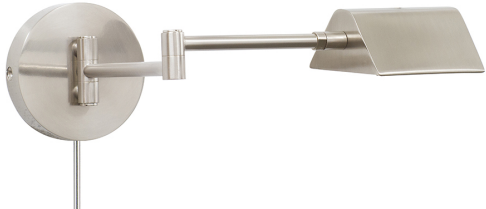

DELTA LED TASK WALL SWINGS

Delta LED Task Wall Swings

- **SKU:** D175-AB
- **Finish Shown:** Antique Brass
- Other finishes available. Please call 800-428-5367 for assistance.
- **Dimensions:** 5.5"H x 5.5"W x 21.25"D
- **Base/Backplate:** 5.5"
- **Switch:** Touch Dimmer on Shade
- **Shade Size:** 2" x 4"
- **Shade Material:** Metal
- **Base Material:** Metal
- **Voltage:** 24
- **Number of Bulbs:** 1
- **Bulb:** LED-6W, 3000K, 80CRI, 500 Lumens
- **Type of Bulbs:** LED
- **Bulb Included:** Yes

[Read More](#)

SKU: D175-AB

Price: \$498.00

DELTA LED TASK WALL SWINGS

Delta LED Task Wall Swings

- **SKU:** D175-OB
- **Finish Shown:** Oil Rubbed Bronze
- Other finishes available. Please call 800-428-5367 for assistance.
- **Dimensions:** 5.5"H x 5.5"W x 21.25"D
- **Base/Backplate:** 5.5"
- **Switch:** Touch Dimmer on Shade
- **Shade Size:** 2" x 4"
- **Shade Material:** Metal
- **Base Material:** Metal
- **Voltage:** 24
- **Number of Bulbs:** 1
- **Bulb:** LED-6W, 3000K, 80CRI, 500 Lumens
- **Type of Bulbs:** LED
- **Bulb Included:** Yes

[Read More](#)

SKU: D175-OB

Price: \$498.00

DELTA LED TASK WALL SWINGS

Delta LED Task Wall Swings

- **SKU:** D175-SN
- **Finish Shown:** Satin Nickel
- Other finishes available. Please call 800-428-5367 for assistance.
- **Dimensions:** 5.5"H x 5.5"W x 21.25"D
- **Base/Backplate:** 5.5"
- **Switch:** Touch Dimmer on Shade
- **Shade Size:** 2" x 4"
- **Shade Material:** Metal
- **Base Material:** Metal
- **Voltage:** 24
- **Number of Bulbs:** 1
- **Bulb:** LED-6W, 3000K, 80CRI, 500 Lumens
- **Type of Bulbs:** LED
- **Bulb Included:** Yes