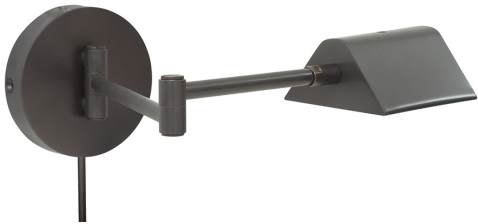

DELTA LED TASK WALL SWINGS

Delta LED Task Wall Swings

- **SKU:** D175-AB
- **Finish Shown:** Antique Brass
- Other finishes available. Please call 800-428-5367 for assistance.
- **Dimensions:** 5.5"H x 5.5"W x 21.25"D
- **Base/Backplate:** 5.5"
- **Switch:** Touch Dimmer on Shade
- **Shade Size:** 2" x 4"
- **Shade Material:** Metal
- **Base Material:** Metal
- **Voltage:** 24
- **Number of Bulbs:** 1
- **Bulb:** LED-6W, 3000K, 80CRI, 500 Lumens
- **Type of Bulbs:** LED
- **Bulb Included:** Yes

[Read More](#)

SKU: D175-AB

Price: \$498.00

DELTA LED TASK WALL SWINGS

Delta LED Task Wall Swings

- **SKU:** D175-OB
- **Finish Shown:** Oil Rubbed Bronze
- Other finishes available. Please call 800-428-5367 for assistance.
- **Dimensions:** 5.5"H x 5.5"W x 21.25"D
- **Base/Backplate:** 5.5"
- **Switch:** Touch Dimmer on Shade
- **Shade Size:** 2" x 4"
- **Shade Material:** Metal
- **Base Material:** Metal
- **Voltage:** 24
- **Number of Bulbs:** 1
- **Bulb:** LED-6W, 3000K, 80CRI, 500 Lumens
- **Type of Bulbs:** LED
- **Bulb Included:** Yes

[Read More](#)

SKU: D175-OB

Price: \$498.00

DELTA LED TASK WALL SWINGS

Delta LED Task Wall Swings

- **SKU:** D175-SN
- **Finish Shown:** Satin Nickel
- Other finishes available. Please call 800-428-5367 for assistance.
- **Dimensions:** 5.5"H x 5.5"W x 21.25"D
- **Base/Backplate:** 5.5"
- **Switch:** Touch Dimmer on Shade
- **Shade Size:** 2" x 4"
- **Shade Material:** Metal
- **Base Material:** Metal
- **Voltage:** 24
- **Number of Bulbs:** 1
- **Bulb:** LED-6W, 3000K, 80CRI, 500 Lumens
- **Type of Bulbs:** LED
- **Bulb Included:** Yes