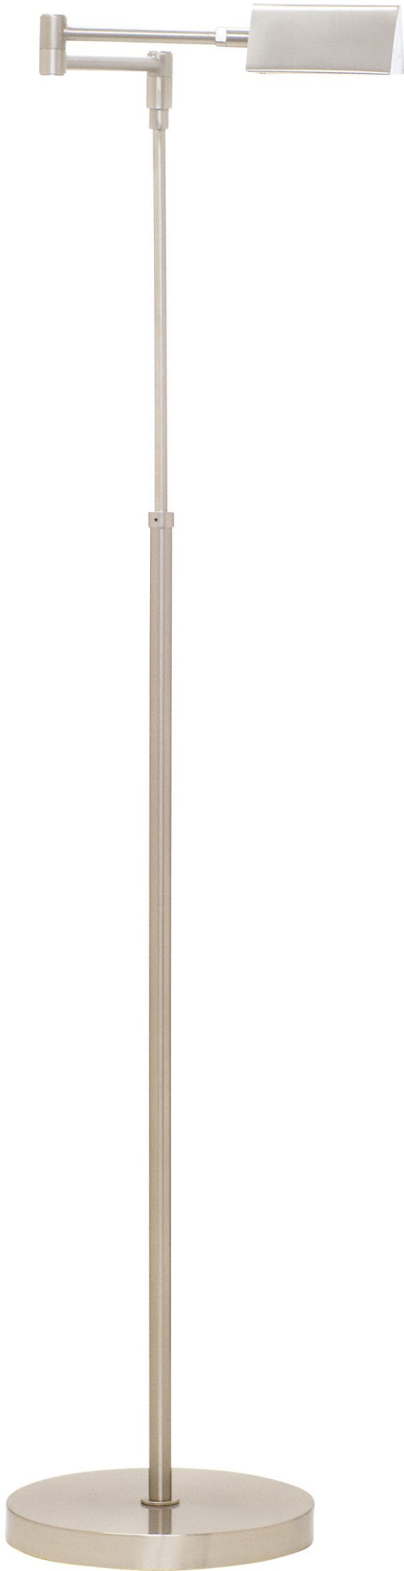

[Read More](#)

SKU: D150-SN

Price: \$498.00

DELTA LED TASK FLOOR LAMPS

Delta LED Task Floor Lamps

- **SKU:** D100-AB
- **Finish Shown:** Antique Brass
- Other finishes available. Please call 800-428-5367 for assistance.
- **Dimensions:** 37.5"-49.5"H x 10"W x 20"D
- **Base/Backplate:** 10"
- **Switch:** Touch Dimmer on Shade
- **Shade Size:** 2" x 4"
- **Shade Material:** Metal
- **Base Material:** Metal
- **Voltage:** 24
- **Number of Bulbs:** 1
- **Bulb:** LED-6W, 3000K, 80CRI, 500 Lumens
- **Type of Bulbs:** LED
- **Bulb Included:** Yes

[Read More](#)

SKU: D100-AB

Price: \$598.00

DELTA LED TASK FLOOR LAMPS

Delta LED Task Floor Lamps

- **SKU:** D100-OB
- **Finish Shown:** Oil Rubbed Bronze
- Other finishes available. Please call 800-428-5367 for assistance.
- **Dimensions:** 37.5"-49.5"H x 10"W x 20"D
- **Base/Backplate:** 10"
- **Switch:** Touch Dimmer on Shade
- **Shade Size:** 2" x 4"
- **Shade Material:** Metal
- **Base Material:** Metal
- **Voltage:** 24
- **Number of Bulbs:** 1
- **Bulb:** LED-6W, 3000K, 80CRI, 500 Lumens
- **Type of Bulbs:** LED
- **Bulb Included:** Yes

[Read More](#)

SKU: D100-OB

Price: \$598.00

DELTA LED TASK FLOOR LAMPS

Delta LED Task Floor Lamps

- **SKU:** D100-SN
- **Finish Shown:** Satin Nickel
- Other finishes available. Please call 800-428-5367 for assistance.
- **Dimensions:** 37.5"-49.5"H x 10"W x 20"D
- **Base/Backplate:** 10"
- **Switch:** Touch Dimmer on Shade
- **Shade Size:** 2" x 4"
- **Shade Material:** Metal
- **Base Material:** Metal
- **Voltage:** 24
- **Number of Bulbs:** 1
- **Bulb:** LED-6W, 3000K, 80CRI, 500 Lumens
- **Type of Bulbs:** LED
- **Bulb Included:** Yes