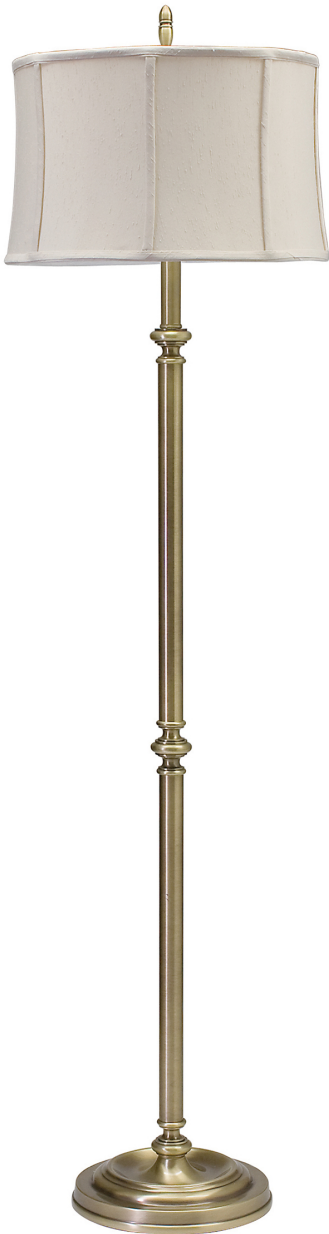

COACH FLOOR LAMPS

Coach 61" Antique Brass Floor Lamps

- **SKU:** CH800-AB
- **Finish Shown:** Antique Brass
- Other finishes available. Please call 800-428-5367 for assistance.
- **Dimensions:** 61"H x 16"W x 16"D
- **Base/Backplate:** 10"
- **Switch:** On Socket
- **Shade Model:** 40510
- **Shade Size:** 15" x 16" x 10"
- **Shade Material:** Off-White Linen Softback
- **Base Material:** Metal
- **Voltage:** 120
- **Number of Bulbs:** 1
- **Bulb:** 150W 3-way medium base
- **Type of Bulbs:** LED
- **Bulb Included:** No

[Read More](#)

SKU: CH800-AB

Price: $362.00