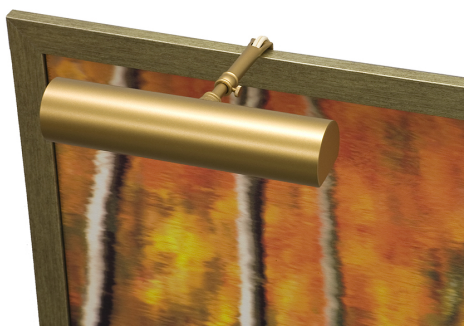

[Read More](#)

SKU: C5-52

Price: \$92.00

CLASSIC CONTEMPORARY PICTURE LIGHT

Contemporary 5" Polished Brass Picture Light

- **SKU:** C5-61
- **Finish Shown:** Polished Brass
- Other finishes available. Please call 800-428-5367 for assistance.
- **Dimensions:** 2"H x 5"W x 5"-7"D
- **Switch:** In-line hi-lo switch on cord 3' from plug
- **Shade Size:** 5"
- **Shade Material:** Metal
- **Base Material:** Metal
- **Voltage:** 120
- **Number of Bulbs:** 1
- **Bulb:** 15T4 candelabra base
- **Type of Bulbs:** Incandescent
- **Bulb Included:** No

[Read More](#)

SKU: C5-61

Price: \$84.00

CLASSIC CONTEMPORARY PICTURE LIGHT

Contemporary 5" Polished Chrome Pict Light

- **SKU:** C5-62
- **Finish Shown:** Chrome
- Other finishes available. Please call 800-428-5367 for assistance.
- **Dimensions:** 2"H x 5"W x 5"-7"D
- **Switch:** In-line hi-lo switch on cord 3' from plug
- **Shade Size:** 5"
- **Shade Material:** Metal
- **Base Material:** Metal
- **Voltage:** 120
- **Number of Bulbs:** 1
- **Bulb:** 15T4 candelabra base
- **Type of Bulbs:** Incandescent
- **Bulb Included:** No

[Read More](#)

SKU: C5-62

Price: \$92.00

CLASSIC CONTEMPORARY PICTURE LIGHT

Contemporary 9" Gold Smooth Picture Light

- **SKU:** C9-1
- **Finish Shown:** Gold
- Other finishes available. Please call 800-428-5367 for assistance.
- **Dimensions:** 2"H x 9"W x 5"-7"D
- **Switch:** In-line hi-lo switch on cord 3' from plug
- **Shade Size:** 9"
- **Shade Material:** Metal
- **Base Material:** Metal
- **Voltage:** 120
- **Number of Bulbs:** 1
- **Bulb:** 25W-T10 or 40W-T10 medium base
- **Type of Bulbs:** Incandescent
- **Bulb Included:** No