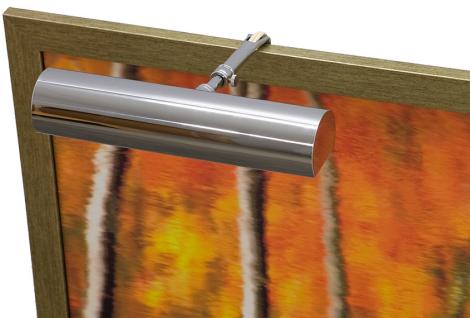

[Read More](#)

SKU: C9-52

Price: \$116.00

CLASSIC CONTEMPORARY PICTURE LIGHT

Contemporary 9" Polished Brass Picture Light

- **SKU:** C9-61
- **Finish Shown:** Polished Brass
- Other finishes available. Please call 800-428-5367 for assistance.
- **Dimensions:** 2"H x 9"W x 5"-7"D
- **Switch:** In-line hi-lo switch on cord 3' from plug
- **Shade Size:** 9"
- **Shade Material:** Metal
- **Base Material:** Metal
- **Voltage:** 120
- **Number of Bulbs:** 1
- **Bulb:** 25W-T10 or 40W-T10 medium base
- **Type of Bulbs:** Incandescent
- **Bulb Included:** No

[Read More](#)

SKU: C9-61

Price: \$100.00

CLASSIC CONTEMPORARY PICTURE LIGHT

Contemporary 9" Polished Chrome Picture Light

- **SKU:** C9-62
- **Finish Shown:** Chrome
- Other finishes available. Please call 800-428-5367 for assistance.
- **Dimensions:** 2"H x 9"W x 5"-7"D
- **Switch:** In-line hi-lo switch on cord 3' from plug
- **Shade Size:** 9"
- **Shade Material:** Metal
- **Base Material:** Metal
- **Voltage:** 120
- **Number of Bulbs:** 1
- **Bulb:** 25W-T10 or 40W-T10 medium base
- **Type of Bulbs:** Incandescent
- **Bulb Included:** No