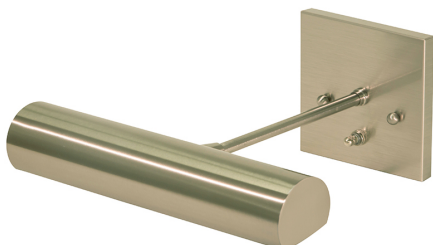

[Read More](#)

SKU: DC24-62

Price: $602.00

DIRECT WIRE CLASSIC CONTEMPORARY PICTURE LIGHT

Direct Wire Contemporary 9" Satin Nickel Picture Light

- **SKU:** DC9-52
- **Finish Shown:** Satin Nickel
- Other finishes available. Please call 800-428-5367 for assistance.
- **Dimensions:** 4.5"H x 9"W x 10"D
- **Base/Backplate:** 4.5"x 4.5"
- **Switch:** On Backplate
- **Shade Size:** 9"
- **Shade Material:** Metal
- **Base Material:** Metal
- **Voltage:** 120
- **Number of Bulbs:** 1
- **Bulb:** 25W-T10 or 40W-T10 medium base
- **Type of Bulbs:** Incandescent
- **Bulb Included:** No

[Read More](#)

SKU: DC9-52

Price: $266.00