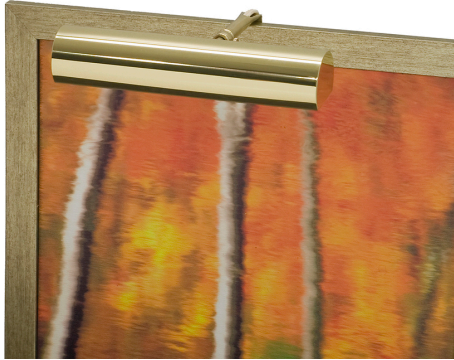

[Read More](#)

SKU: C24-51

Price: \$248.00

CLASSIC CONTEMPORARY PICTURE LIGHT

Contemporary 9" Satin Brass Picture Light

- **SKU:** C9-51
- **Finish Shown:** Satin Brass
- Other finishes available. Please call 800-428-5367 for assistance.
- **Dimensions:** 2"H x 9"W x 5"-7"D
- **Switch:** In-line hi-lo switch on cord 3' from plug
- **Shade Size:** 9"
- **Shade Material:** Metal
- **Base Material:** Metal
- **Voltage:** 120
- **Number of Bulbs:** 1
- **Bulb:** 25W-T10 or 40W-T10 medium base
- **Type of Bulbs:** Incandescent
- **Bulb Included:** No

[Read More](#)

SKU: C9-51

Price: \$92.00

CLASSIC CONTEMPORARY PICTURE LIGHT

Contemporary 9" Satin Nickel Picture Light

- **SKU:** C9-52
- **Finish Shown:** Satin Nickel
- Other finishes available. Please call 800-428-5367 for assistance.
- **Dimensions:** 2"H x 9"W x 5"-7"D
- **Switch:** In-line hi-lo switch on cord 3' from plug
- **Shade Size:** 9"
- **Shade Material:** Metal
- **Base Material:** Metal
- **Voltage:** 120
- **Number of Bulbs:** 1
- **Bulb:** 25W-T10 or 40W-T10 medium base
- **Type of Bulbs:** Incandescent
- **Bulb Included:** No

[Read More](#)

SKU: C9-52

Price: \$116.00

CLASSIC CONTEMPORARY PICTURE LIGHT

Contemporary 9" Polished Brass Picture Light

- **SKU:** C9-61
- **Finish Shown:** Polished Brass
- Other finishes available. Please call 800-428-5367 for assistance.
- **Dimensions:** 2"H x 9"W x 5"-7"D
- **Switch:** In-line hi-lo switch on cord 3' from plug
- **Shade Size:** 9"
- **Shade Material:** Metal
- **Base Material:** Metal
- **Voltage:** 120
- **Number of Bulbs:** 1
- **Bulb:** 25W-T10 or 40W-T10 medium base
- **Type of Bulbs:** Incandescent
- **Bulb Included:** No