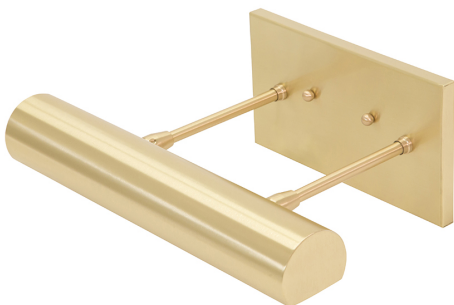

DIRECT WIRE CLASSIC CONTEMPORARY LED PICTURE LIGHT

Direct Wire Classic Contemporary LED 24"
Antique Brass Picture Light

- **SKU:** DCLEDZ24-71
- **Finish Shown:** Antique Brass
- Other finishes available. Please call 800-428-5367 for assistance.
- **Dimensions:** 4.5"H x 24"W x 8.25"D
- **Base/Backplate:** 4.5"x 8"
- **Shade Size:** 24"
- **Shade Material:** Metal
- **Base Material:** Metal
- **Voltage:** 120
- **Number of Bulbs:** 1
- **Bulb:** LED-9W, 2700K, 90CRI, 720 Lumens
- **Type of Bulbs:** LED
- **Bulb Included:** Yes

[Read More](#)

SKU: DCLEDZ24-71

Price: \$640.00

DIRECT WIRE CLASSIC CONTEMPORARY LED PICTURE LIGHT

Direct Wire Classic Contemporary LED 12" Satin
Brass Picture Light

- **SKU:** DCLEDZ12-51
- **Finish Shown:** Satin Brass
- Other finishes available. Please call 800-428-5367 for assistance.
- **Dimensions:** 4.5"H x 12"W x 8.25"D
- **Base/Backplate:** 4.5"x 8"
- **Shade Size:** 12"
- **Shade Material:** Metal
- **Base Material:** Metal
- **Voltage:** 120
- **Number of Bulbs:** 1

- **SKU:** DCLEDZ12-52
- **Finish Shown:** Satin Nickel
- Other finishes available. Please call 800-428-5367 for assistance.
- **Dimensions:** 4.5"H x 12"W x 8.25"D
- **Base/Backplate:** 4.5"x 8"
- **Shade Size:** 12"
- **Shade Material:** Metal
- **Base Material:** Metal
- **Voltage:** 120
- **Number of Bulbs:** 1
- **Bulb:** LED-4.5W, 2700K, 90CRI, 360 Lumens
- **Type of Bulbs:** LED
- **Bulb Included:** Yes

Direct Wire Contemporary 24" Satin Nickel
Picture Light

- **SKU:** DC24-52
- **Finish Shown:** Satin Nickel
- Other finishes available. Please call 800-428-5367 for assistance.
- **Dimensions:** 4.5"H x 24"W x 10"D
- **Base/Backplate:** 4.5"x 4.5"
- **Switch:** On Backplate
- **Shade Size:** 24"
- **Shade Material:** Metal
- **Base Material:** Metal
- **Voltage:** 120
- **Number of Bulbs:** 3
- **Bulb:** 25W-T10 or 40W-T10 medium base
- **Type of Bulbs:** Incandescent
- **Bulb Included:** No