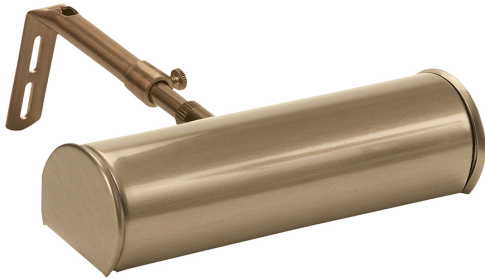

[Read More](#)

SKU: AGLED-52

Price: \$144.00

ADVENT GEMINI LED PICTURE LIGHT

Advent Gemini LED Antique Brass Picture Light

- **SKU:** AGLED-71
- **Finish Shown:** Antique Brass
- Other finishes available. Please call 800-428-5367 for assistance.
- **Dimensions:** 19"H x 3"W x 19"D
- **Switch:** In-line switch on cord 3' from plug
- **Shade Size:** 3"
- **Shade Material:** Metal
- **Base Material:** Metal
- **Voltage:** 12
- **Number of Bulbs:** 1
- **Bulb:** MR16 LED-4W, 3000K, 70CRI, 220 Lumens
- **Type of Bulbs:** LED
- **Bulb Included:** Yes

[Read More](#)

SKU: AGLED-71

Price: \$144.00

BATTERY OPERATED ADVENT LED PICTURE LIGHT

Advent 7" Antique Brass Battery Operated LED Picture Light

- **SKU:** ABLED7-71
- **Finish Shown:** Antique Brass
- Other finishes available. Please call 800-428-5367 for assistance.
- **Dimensions:** 3.5"H x 7"W x 7" - 9"D
- **Switch:** On Shade
- **Shade Size:** 7"
- **Shade Material:** Metal
- **Base Material:** Metal
- **Voltage:** 6
- **Number of Bulbs:** 1
- **Bulb:** LED-1W, 3000K, 80CRI, 35 Lumens
- **Type of Bulbs:** LED
- **Bulb Included:** Yes