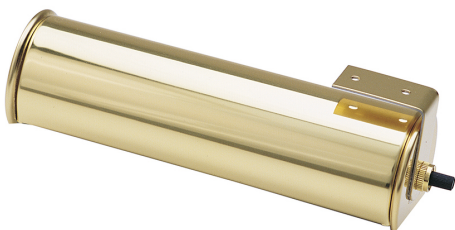

[Read More](#)

**SKU:** ABLED14-61

**Price:** \$98.00

## BATTERY OPERATED ADVENT LED PICTURE LIGHT

Advent 14" Antique Brass Battery Operated LED Picture Light

- **SKU:** ABLED14-71
- **Finish Shown:** Antique Brass
- Other finishes available. Please call 800-428-5367 for assistance.
- **Dimensions:** 3.5"H x 14"W x 7" - 9"D
- **Switch:** On Shade
- **Shade Size:** 14"
- **Shade Material:** Metal
- **Base Material:** Metal
- **Voltage:** 6
- **Number of Bulbs:** 1
- **Bulb:** LED-2W, 3000K, 80CRI, 80 Lumens
- **Type of Bulbs:** LED
- **Bulb Included:** Yes

[Read More](#)

**SKU:** ABLED14-71

**Price:** \$98.00